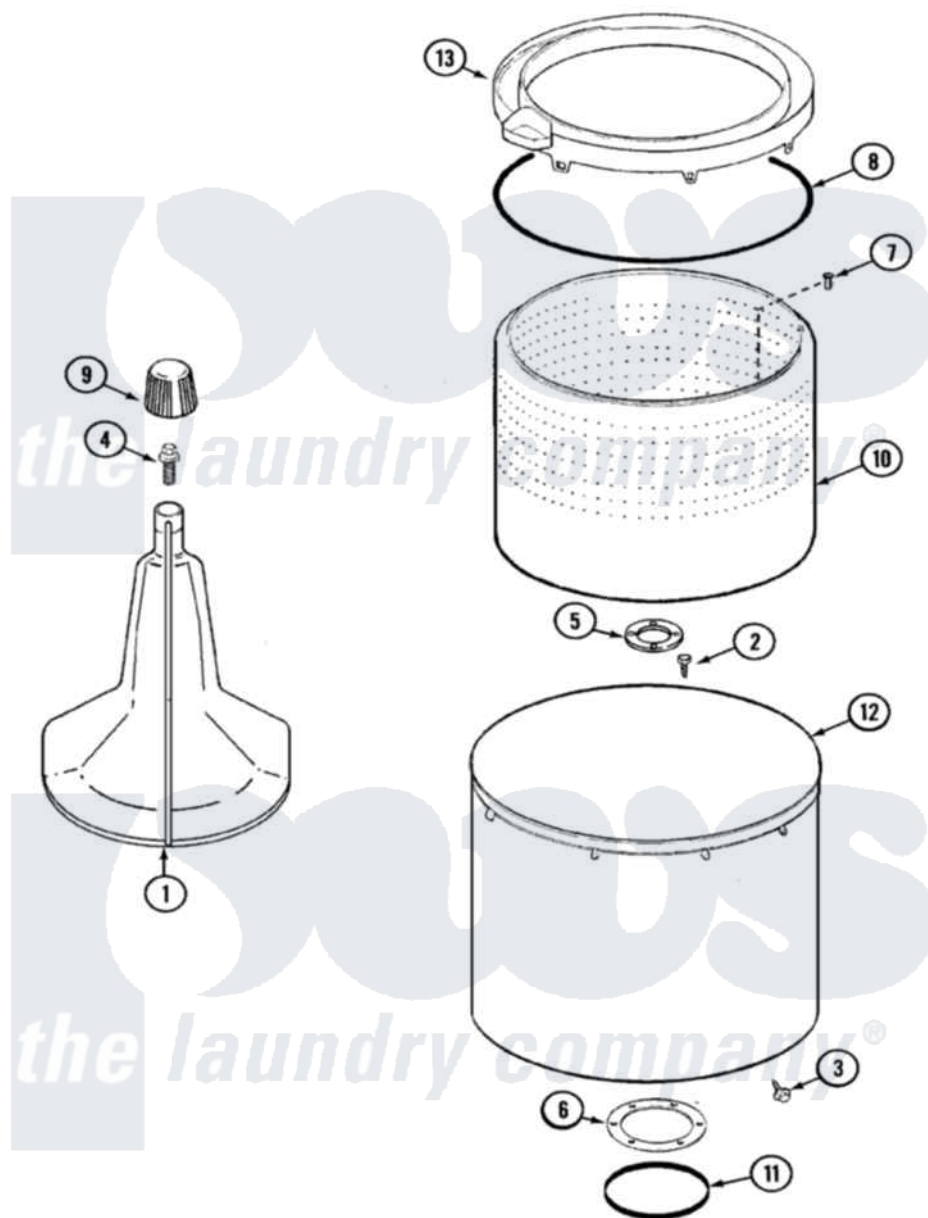

# Magic Chef W205KWC 06 - TUB

Magic Chef [Residential Magic Chef W205KWC Washer Parts](#) Parts Diagram 06 - TUB  
 Click on the part number to view part

Item	Original Part Number	Replaced By	Status	Part Description
1	<a href="#">35-3580</a>			Agitator
2	25-7947	<a href="#">21001063</a>		Screw, Shoulder
3	25-7953	<a href="#">22002933</a>		Screw
4	25-7948	<a href="#">W10309247</a>		Screw
5	<a href="#">35-3685</a>			Gasket, Basket To Centerpost
6	<a href="#">35-3686</a>			Gasket, Tub To Housing
7	25-7965	<a href="#">3400504</a>		Screw
8	<a href="#">35-2328</a>			Seal, Tub Top
9	<a href="#">35-2733</a>			Cap, Agitator
10	35-3687		Not Available	BASKET, SPIN
11	<a href="#">35-2978</a>			Seal, Tub/Housing
12	<a href="#">35-3700</a>			Tub Assembly
13	35-3578		Not Available	TOP, TUB
"	35-2262		Not Available	SHIELD, TUB TOP