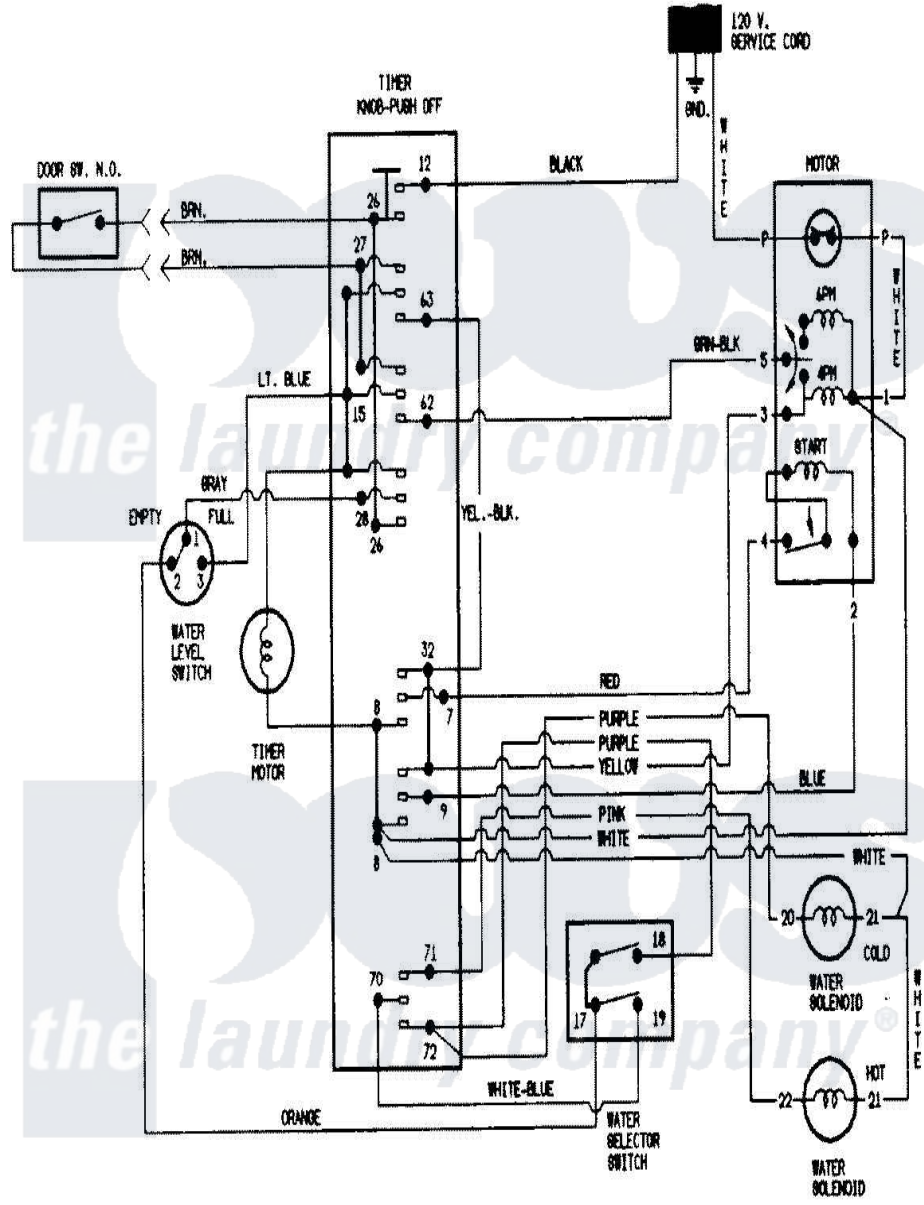

# Magic Chef W205KWC 07 - WIRING INFORMATION

Magic Chef [Residential Magic Chef W205KWC Washer Parts](#) Parts Diagram 07 - WIRING INFORMATION  
 Click on the part number to view part

Item	Original Part Number	Replaced By	Status	Part Description
NI	15001243		Not Available	WIRING INFORMATION