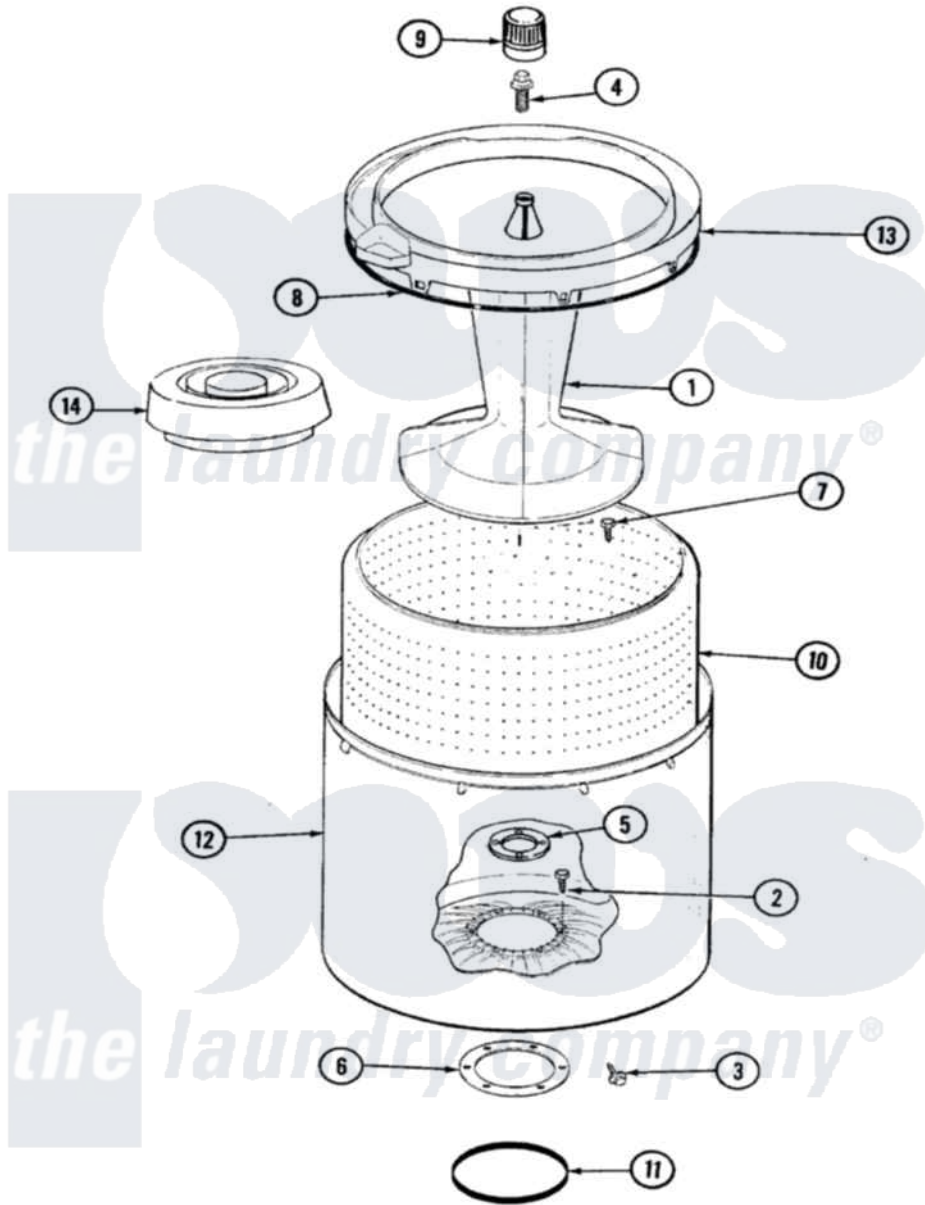

Magic Chef W206KA 05 - TUB

Magic Chef [Residential Magic Chef W206KA Washer Parts](#) Parts Diagram 05 - TUB
 Click on the part number to view part

Item	Original Part Number	Replaced By	Status	Part Description
1	35-3580			Agitator
2	25-7947	21001063		Screw, Shoulder
3	25-7953	22002933		Screw
4	25-7948	W10309247		Screw
5	35-3685			Gasket, Basket To Centerpost
6	35-3686			Gasket, Tub To Housing
7	25-7965	3400504		Screw
8	35-2328			Seal, Tub Top
9	35-2733			Cap, Agitator
10	35-3687		Not Available	BASKET, SPIN
11	35-2978			Seal, Tub/Housing
12	35-3700			Tub Assembly
13	35-3578		Not Available	TOP, TUB
"	35-2262		Not Available	SHIELD, TUB TOP
14	35-2550			Dispenser, Rinse