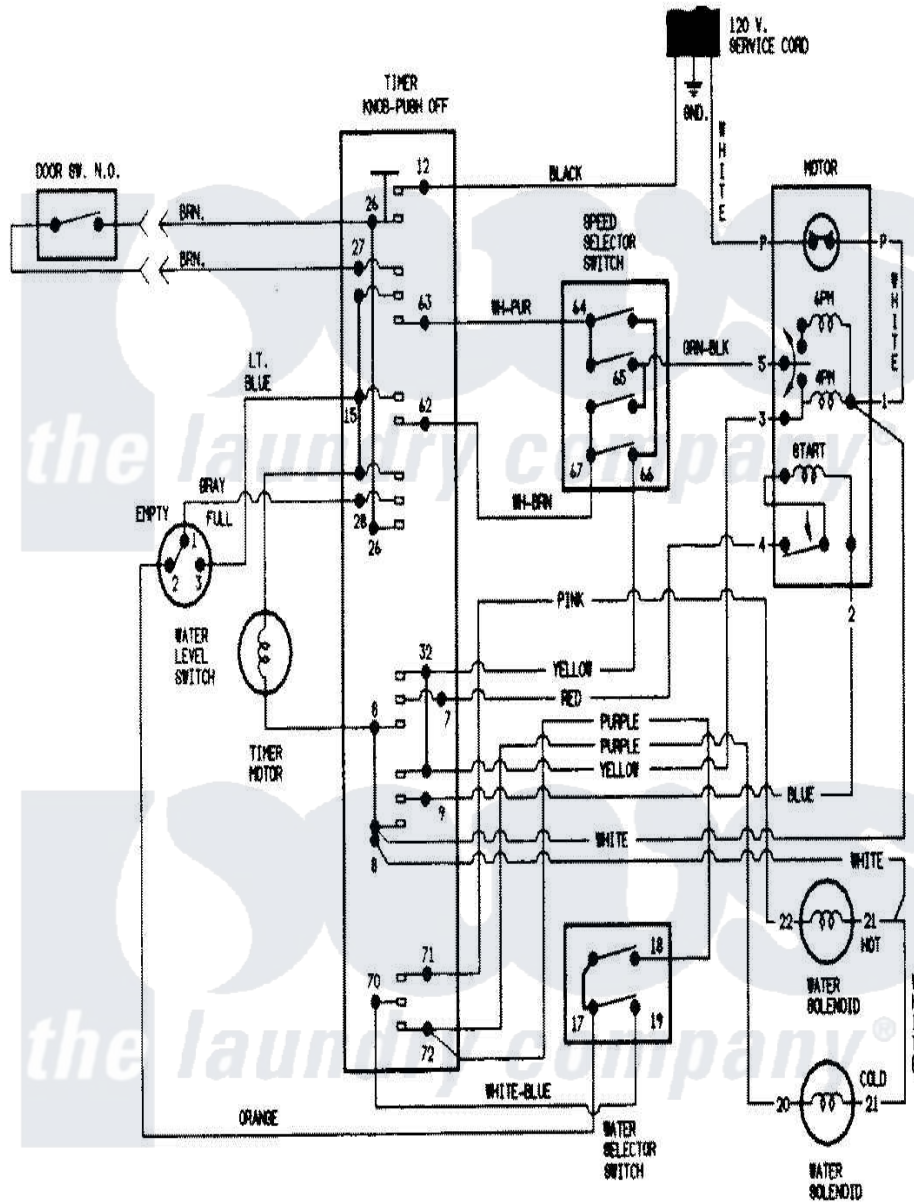

Magic Chef W206KA 06 - WIRING INFORMATION

Magic Chef [Residential Magic Chef W206KA Washer Parts](#) Parts Diagram 06 - WIRING INFORMATION
 Click on the part number to view part

Item	Original Part Number	Replaced By	Status	Part Description
NI	15001242		Not Available	WIRING INFORMATION