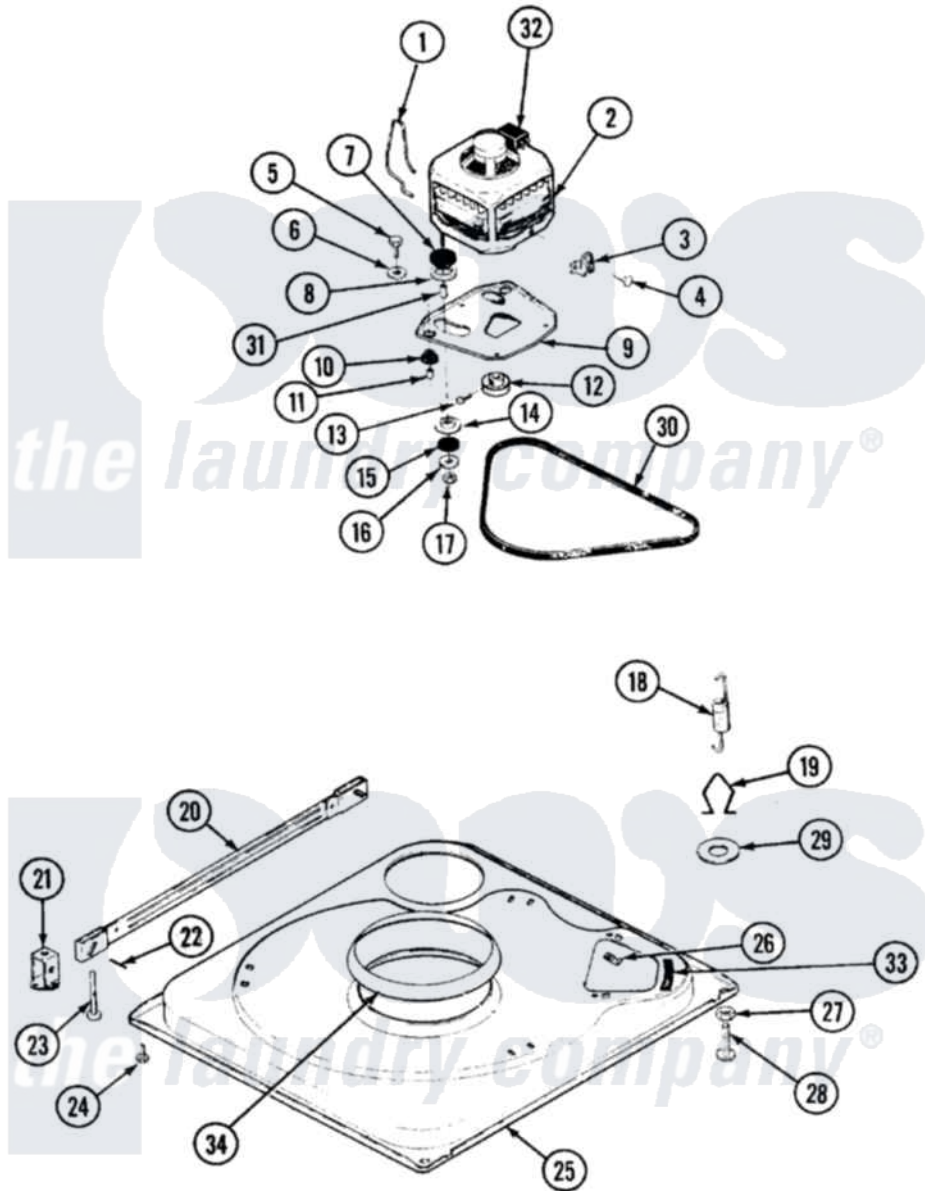

Magic Chef W206KW 01 - BASE

Magic Chef [Residential Magic Chef W206KW Washer Parts](#) Parts Diagram 01 - BASE
 Click on the part number to view part

Item	Original Part Number	Replaced By	Status	Part Description
1	35-0235			Spring, Motor Pivot
"	21001110	22004376		Spring, Motor Pivot
"	35-0235			Spring, Motor Pivot
2	LA-2002		Not Available	MOTOR KIT
"	21001112		Not Available	MOTOR & PULLEY/PLATE ASSY.
"	LA-2002		Not Available	MOTOR KIT
3	21001109	21001486		Foot Slide, Isolator
"	33-9945			Slide, Foot
"	33-9945			Slide, Foot
4	25-7418	33001178		Back, Tumbler
"	25-7418	33001178		Back, Tumbler
"	25-7418	33001178		Back, Tumbler
5	25-7833	21001977		Screw
6	25-7834			Washer, Motor/Base Screw
7	33-9946			Isolator, Motor
8	35-3570			Washer, Motor Pivot

9	35-2810	21001783	Plate And Screw Assembly
"	21001111	21001783	Plate And Screw Assembly
"	35-2810	21001783	Plate And Screw Assembly
10	35-3646		Isolator, Motor Plate
"	35-3646		Isolator, Motor Plate
"	35-3646		Isolator, Motor Plate
11	25-7831		Spacer, Mounting
12	35-2124	W10143344	Pulley
"	35-2124	W10143344	Pulley
"	21001108		Pulley, Motor
13	25-7117		Set Screw
14	33-9943	35-3571	Slide, Motor Pivot
15	33-9967		Washer, Motor Isolator
16	25-7047		Washer, Flat
17	25-7325	Y707702	Locknut
18	35-3658		Spring, Suspension
19	35-2976	Not Available	HOOK, SUSPENSION SPRING
20	35-2049	21001881	Bar, Stabilizer
21	35-2046		Bracket, Stabilizer
22	35-2052		Pin, Stabilizer
23	35-3020	22004469	Leg And Foot Self Stabalizing
24	25-7828	489483	Screw 10-32 X 1/2
25	35-2984	Not Available	BASE
26	25-7838	25-7845	Speednut, Motor
27	25-7915		Hex Nut
28	35-0772	25001119	Foot And Pad Assembly
"	35-0837	25001119	Foot And Pad Assembly
29	Y25-7951		Washer, Suspension Hook
30	35-2320	21352320	Belt, Drive
31	25-7830		Spacer
32	33-9765		Switch, Motor
33	35-2065		Pad, Motor Plate
34	35-3788	21002026	Snubber