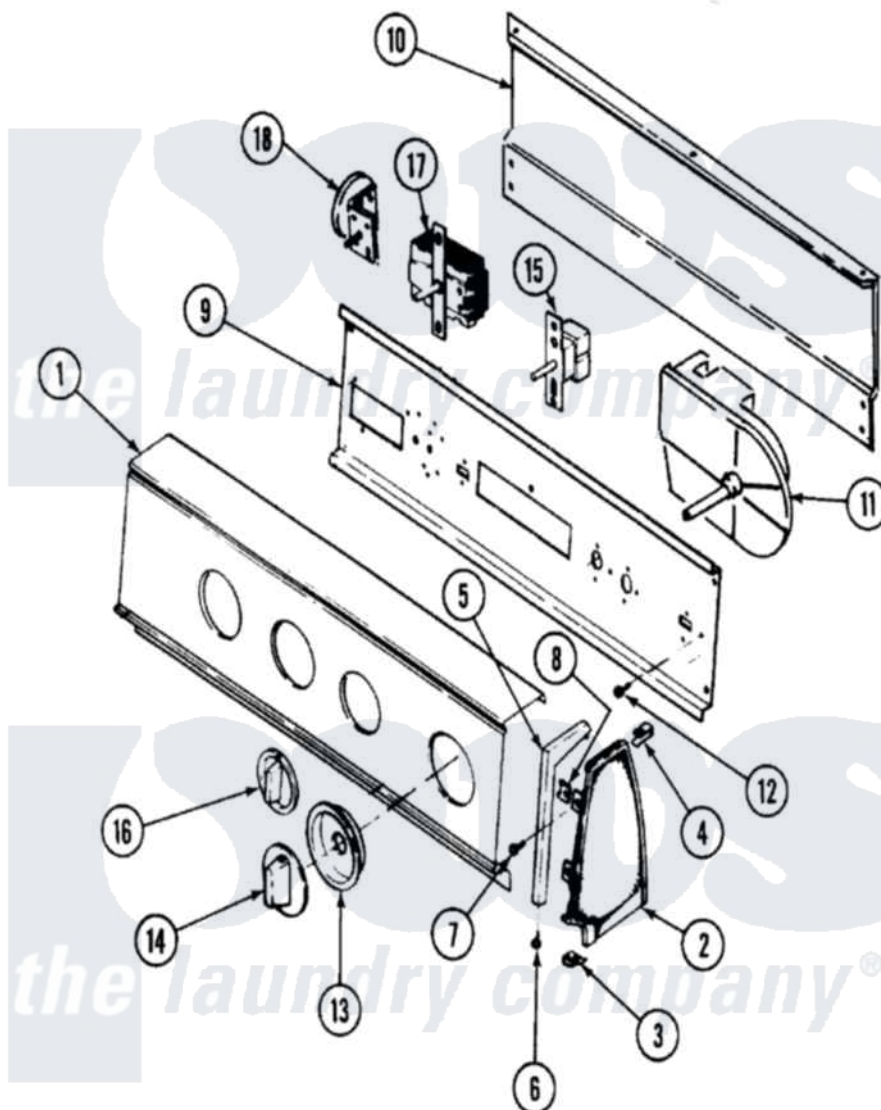

Magic Chef W206KW 02 - CONTROL PANEL

Magic Chef [Residential Magic Chef W206KW Washer Parts](#) Parts Diagram 02 - CONTROL PANEL
 Click on the part number to view part

Item	Original Part Number	Replaced By	Status	Part Description
1	25-7702			Speedclip, End Cap To Control Panel
"	25-7793			Screw
"	35-3922		Not Available	PANEL, CONTROL
2	35-2487	21001451		Cap- End
"	35-2488	21001452		Cap- End
3	25-7851			Speedclip, End Cap To Top
"	25-7697	25-2219		Screw
4	25-7435	33002917		Screw, No.10-16
"	25-7852			Speedclip, Rr Shld To End Cap
5	53-2412			End Trim RH
"	53-2413			End Trim L.H.
6	25-7760			Screw
7	25-3092	90767		Screw, 8A X 3/8 HeX Washer Head Tapping
8	25-7702			Speedclip, End Cap To Control Panel

9	31001128		Not Available	SHIELD, CONTROL
"	53-2504	31001193		Pad, Shield
"	53-1676			Shield, Control
10	25-7853	25-7933		Ring, Retaining
"	25-3092	90767		Screw, 8A X 3/8 HeX Washer Head Tapping
"	25-3457			Screw, Sems
"	35-2688	21001460		Shield, Rear
11	35-3841			Timer
12	25-0205	216412		Screw, Bracket To Timer
13	35-3964	21001497		Skirt Ri
14	35-3962	21001282		Knob, Timer
15	25-3092	90767		Screw, 8A X 3/8 HeX Washer Head Tapping
"	21001139			Switch, Water Temp. 3 Position
"	35-0124		Not Available	SWITCH, WATER TEMPERATURE
16	35-3960	21001283		Knob, Selector----Piq
17	21001140	21001898		Switch, Speed
"	35-3858		Not Available	SWITCH, SPEED
"	25-3092	90767		Screw, 8A X 3/8 HeX Washer Head Tapping
18	25-3092	90767		Screw, 8A X 3/8 HeX Washer Head Tapping
"	35-3691	21001554		Switch, Water Level
19	35-3939		Not Available	MANUAL, USE & CARE
"	21001053		Not Available	MANUAL, USE & CARE
20	16000329		Not Available	GUIDE, QUICK REF. - MAGIC CHEF