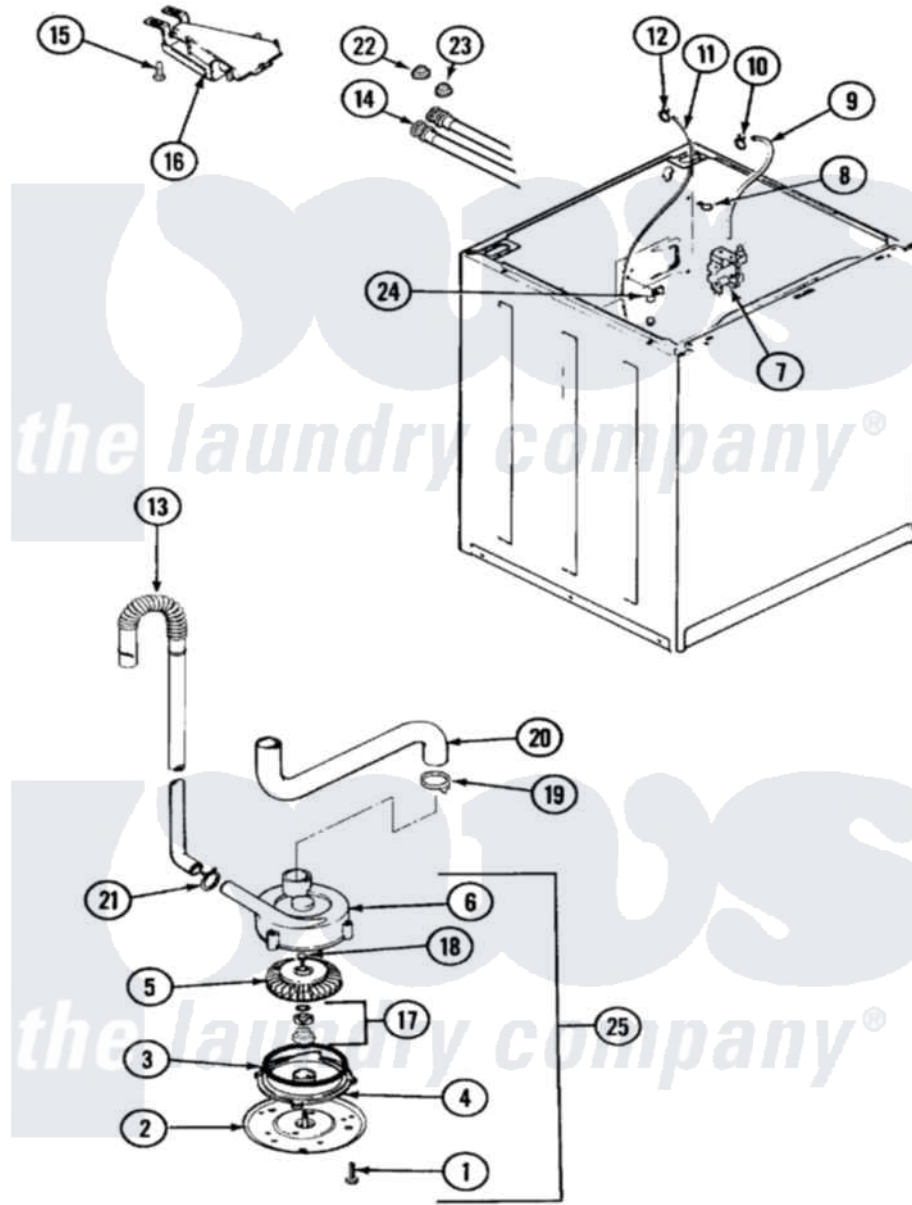

Magic Chef W206KW 03 - MOTOR & PUMP

Magic Chef [Residential Magic Chef W206KW Washer Parts](#) Parts Diagram 03 - MOTOR & PUMP
 Click on the part number to view part

Item	Original Part Number	Replaced By	Status	Part Description
1	25-7405	3196164		Screw
2	33-6035		Not Available	PLATE & PULLEY ASSY.
3	33-6032			Gasket
4	35-2058			Base, Pump
5	35-2057	35-6465		Pump Assem
6	35-2056		Not Available	HOUSING, PUMP
7	25-7220			Clip, Cabinet Top
"	35-2374	35-2374N		Valve, Water
8	25-7867	596669		Clamp, Manifold
9	35-2378	12002749		Hose, Flume Kit
10	25-7867	596669		Clamp, Manifold
11	35-2322	21001748		Hose, Pressure Switch
"	35-2261		Not Available	PAD, PRESSURE SWITCH HOSE
12	33-6099			Clamp
13	33-9537	22003814		Retainer, Drain Hose
"	35-3538	21001872		Hose, Drain

14	33-7891	89503	Hose-Inlet
"	35-0874	76313	Hosefill
15	25-3092	90767	Screw, 8A X 3/8 HeX Washer Head Tapping
16	35-2051	21001760	Flume Assembly / Water Diverter
17	35-0707		Seal, Seat And "O" Ring
18	25-7894	W10001180	Screw
19	25-6068	285655	Clamp, Hose
20	35-3584	21001915	Hose, Tub To Pump
21	25-7080	285655	Clamp, Hose
22	25-7048		Washer
23	33-7313	33-4264N	Strainer And Washer Kit
24	25-7796	596669	Clamp, Manifold
25	35-2099	35-6465	Pump Assem
"	35-2344		Restrictor, Flow