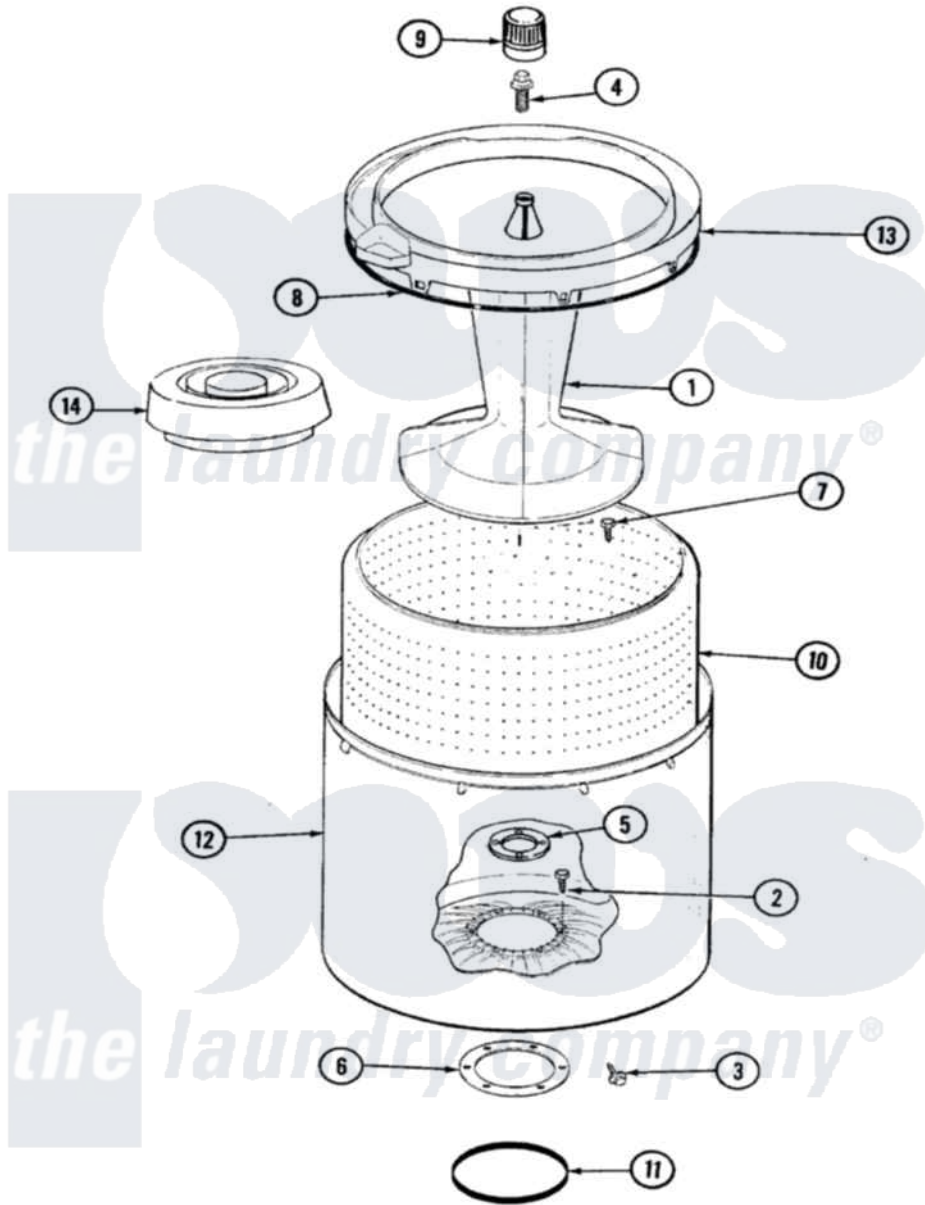

# Magic Chef W206KW 06 - TUB

Magic Chef [Residential Magic Chef W206KW Washer Parts](#) Parts Diagram 06 - TUB  
 Click on the part number to view part

Item	Original Part Number	Replaced By	Status	Part Description
1	<a href="#">35-3580</a>			Agitator
2	25-7947	<a href="#">21001063</a>		Screw, Shoulder
3	25-7953	<a href="#">22002933</a>		Screw
4	25-7948	<a href="#">W10309247</a>		Screw
5	<a href="#">35-3685</a>			Gasket, Basket To Centerpost
6	<a href="#">35-3686</a>			Gasket, Tub To Housing
7	25-7965	<a href="#">3400504</a>		Screw
8	<a href="#">35-2328</a>			Seal, Tub Top
9	<a href="#">35-2733</a>			Cap, Agitator
10	35-3687		Not Available	BASKET, SPIN
11	<a href="#">35-2978</a>			Seal, Tub/Housing
12	<a href="#">35-3700</a>			Tub Assembly
13	35-3578		Not Available	TOP, TUB
"	35-2262		Not Available	SHIELD, TUB TOP
14	<a href="#">35-2550</a>			Dispenser, Rinse