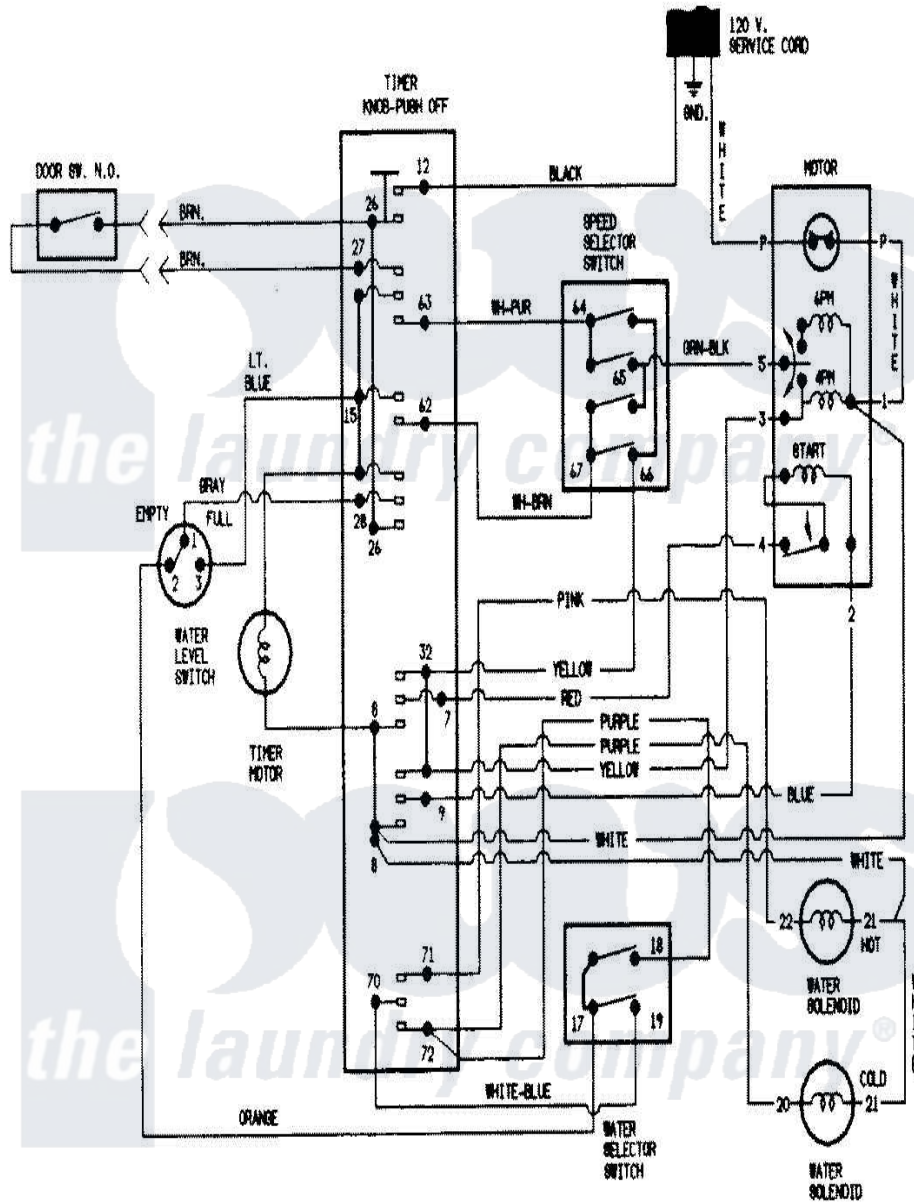

Magic Chef W206KW 07 - WIRING INFORMATION

Magic Chef [Residential Magic Chef W206KW Washer Parts](#) Parts Diagram 07 - WIRING INFORMATION
 Click on the part number to view part

Item	Original Part Number	Replaced By	Status	Part Description
NI	15001242		Not Available	WIRING INFORMATION