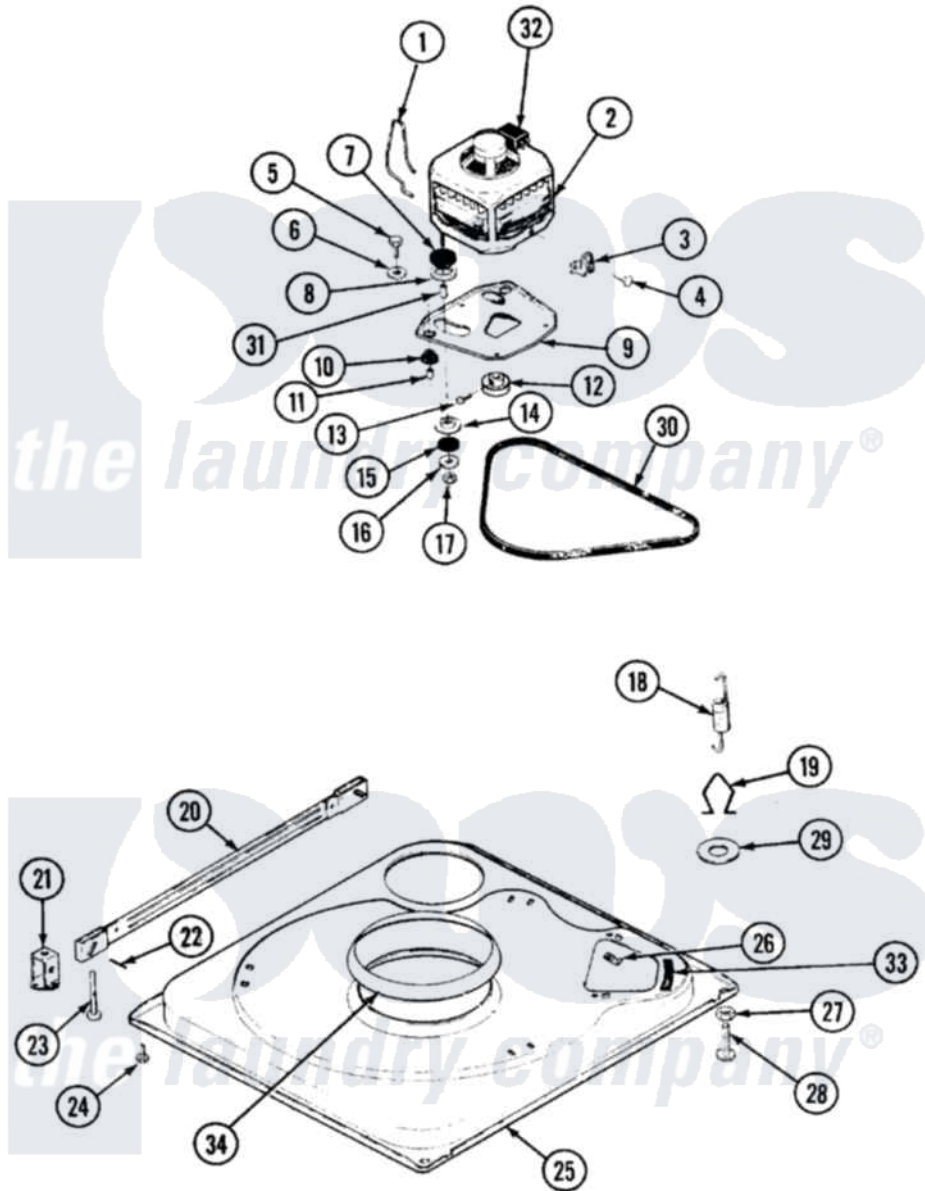

Magic Chef W207KA 01 - BASE

Magic Chef [Residential Magic Chef W207KA Washer Parts](#) Parts Diagram 01 - BASE
Click on the part number to view part

Item	Original Part Number	Replaced By	Status	Part Description
1	21001110	22004376		Spring, Motor Pivot
"	21001110	22004376		Spring, Motor Pivot
"	35-0235			Spring, Motor Pivot
"	35-0235			Spring, Motor Pivot
"	35-0235			Spring, Motor Pivot
2	LA-2002		Not Available	MOTOR KIT
"	LA-2002		Not Available	MOTOR KIT
"	21001112		Not Available	MOTOR & PULLEY/PLATE ASSY.
"	21001170			Motor And Pulley/Plate Assembly
"	LA-2002		Not Available	MOTOR KIT
3	33-9945			Slide, Foot
"	21001109	21001486		Foot Slide, Isolator
"	21001109	21001486		Foot Slide, Isolator
"	33-9945			Slide, Foot
"	33-9945			Slide, Foot