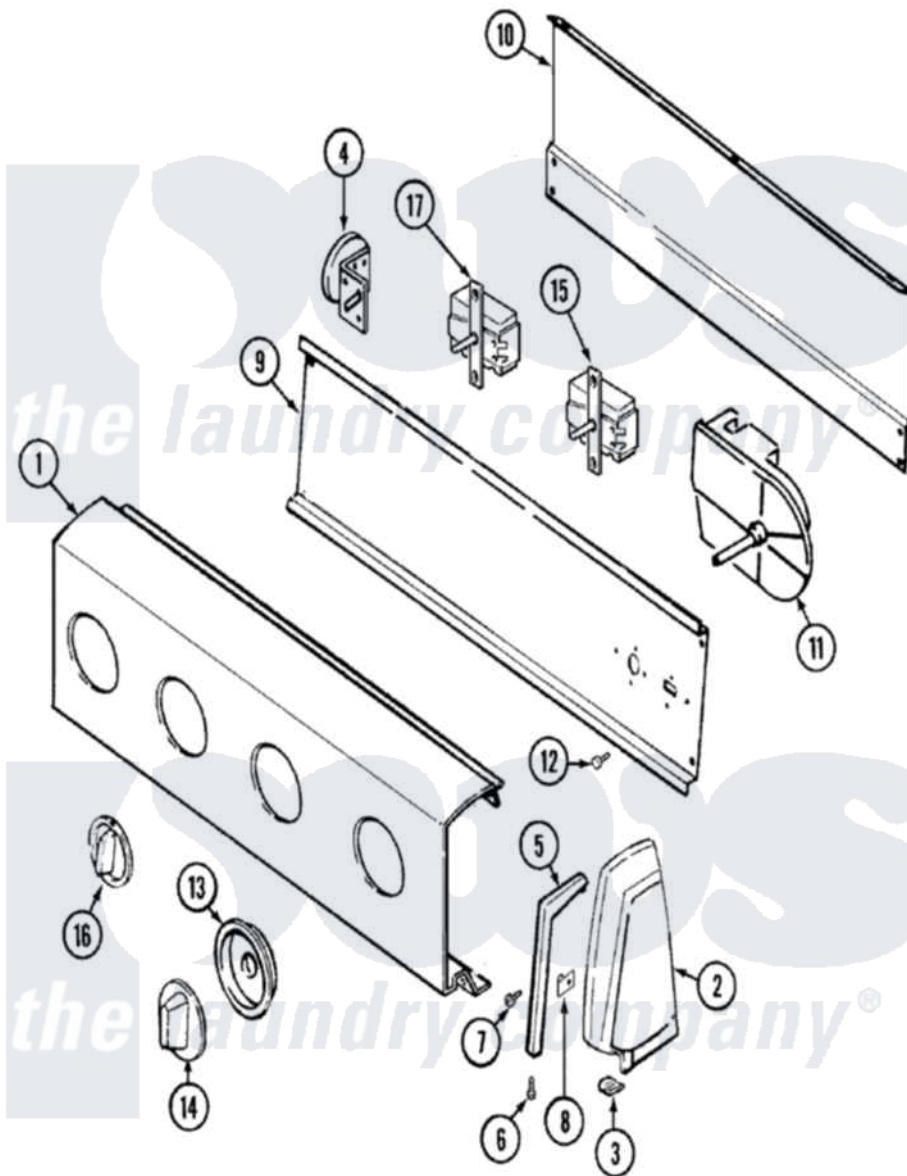

Magic Chef W207KA 02 - CONTROL PANEL

Magic Chef [Residential Magic Chef W207KA Washer Parts](#) Parts Diagram 02 - CONTROL PANEL
 Click on the part number to view part

Item	Original Part Number	Replaced By	Status	Part Description
1	25-7496	25-7760		Screw
"	25-7702			Speedclip, End Cap To Control Panel
"	35-3924		Not Available	PANEL, CONTROL
2	35-2487	21001451		Cap- End
"	35-2488	21001452		Cap- End
3	25-7851			Speedclip, End Cap To Top
"	25-7697	25-2219		Screw
4	25-7435	33002917		Screw, No.10-16
"	35-3691	21001554		Switch, Water Level
5	53-2413			End Trim L.H.
"	53-2412			End Trim RH
6	25-7760			Screw
7	25-3092	90767		Screw, 8A X 3/8 HeX Washer Head Tapping
8	25-7702			Speedclip, End Cap To Control Panel

9	53-1676		Shield, Control
"	25-3092	90767	Screw, 8A X 3/8 HeX Washer Head Tapping
"	31001128		Not Available SHIELD, CONTROL
"	31001128		Not Available SHIELD, CONTROL
"	53-2504	31001193	Pad, Shield
10	25-3092	90767	Screw, 8A X 3/8 HeX Washer Head Tapping
"	25-3457		Screw, Sems
"	35-2688	21001460	Shield, Rear
11	35-3838		Timer
12	25-0205	216412	Screw, Bracket To Timer
13	35-3964	21001497	Skirt Ri
14	35-3962	21001282	Knob, Timer
15	21001141		Switch, Water Temperature
"	21001141		Switch, Water Temperature
"	35-3856		Not Available SWITCH, TEMP
"	25-3092	90767	Screw, 8A X 3/8 HeX Washer Head Tapping
16	35-3960	21001283	Knob, Selector----Piq
17	25-3092	90767	Screw, 8A X 3/8 HeX Washer Head Tapping
"	21001142		Switch, Speed
"	21001142		Switch, Speed
"	35-3859		Switch, Speed
18	35-3941		Not Available MANUAL, USE & CARE
"	21001053		Not Available MANUAL, USE & CARE
19	16000329		Not Available GUIDE, QUICK REF. - MAGIC CHEF