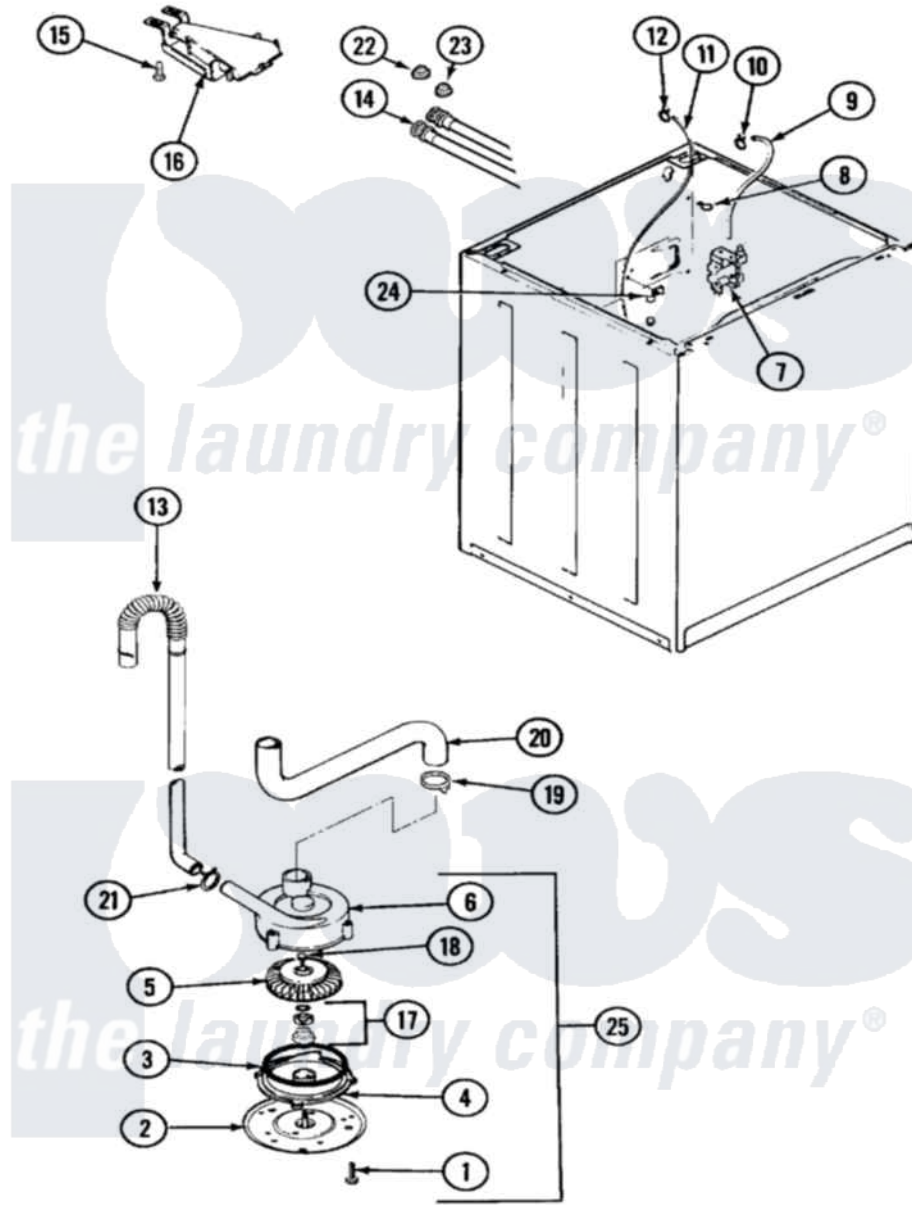

Magic Chef W207KA 03 - PUMP

Magic Chef [Residential Magic Chef W207KA Washer Parts](#) Parts Diagram 03 - PUMP
 Click on the part number to view part

Item	Original Part Number	Replaced By	Status	Part Description
1	25-7405	3196164		Screw
2	33-6035		Not Available	PLATE & PULLEY ASSY.
3	33-6032			Gasket
4	35-2058			Base, Pump
5	35-2057	35-6465		Pump Assem
6	35-2056		Not Available	HOUSING, PUMP
7	25-7220			Clip, Cabinet Top
"	35-2374	35-2374N		Valve, Water
8	25-7867	596669		Clamp, Manifold
9	35-2378	12002749		Hose, Flume Kit
10	25-7867	596669		Clamp, Manifold
11	35-2322	21001748		Hose, Pressure Switch
"	35-2261		Not Available	PAD, PRESSURE SWITCH HOSE
12	33-6099			Clamp
13	33-9537	22003814		Retainer, Drain Hose
"	35-3539	21001872		Hose, Drain

14	33-7891	89503	Hose-Inlet
"	35-0874	76313	Hosefill
15	25-3092	90767	Screw, 8A X 3/8 HeX Washer Head Tapping
16	35-2051	21001760	Flume Assembly / Water Diverter
17	35-0707		Seal, Seat And "O" Ring
18	25-7894	W10001180	Screw
19	25-6068	285655	Clamp, Hose
20	35-3584	21001915	Hose, Tub To Pump
21	25-7080	285655	Clamp, Hose
22	25-7048		Washer
23	33-7313	33-4264N	Strainer And Washer Kit
24	25-7796	596669	Clamp, Manifold
25	35-2099	35-6465	Pump Assem
"	35-2344		Restrictor, Flow