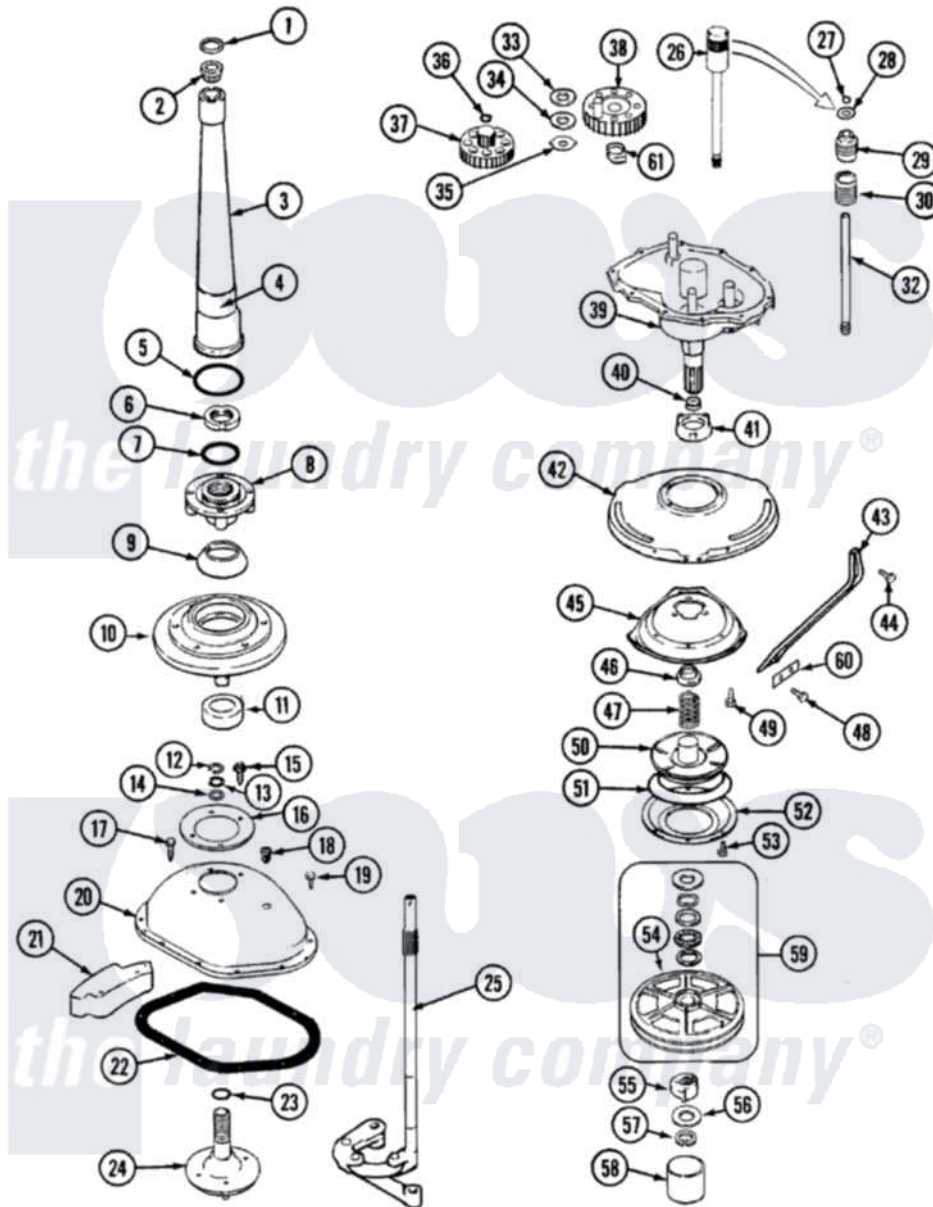

Magic Chef W207KA 04 - TRANSMISSION

Magic Chef [Residential Magic Chef W207KA Washer Parts](#) Parts Diagram 04 - TRANSMISSION
 Click on the part number to view part

Item	Original Part Number	Replaced By	Status	Part Description
1	25-7941			"O" Ring, Agr Drive Shaft
2	35-2835	21001066		Bearing, Centerpost
3	35-2792	21001401		Center Pos
4	35-2983		Not Available	CENTERPOST ASSY.
"	35-3214	33-6790		Bearing, Agitator
5	35-2906			Seal, Centerpost Bottom
6	35-2791			Nut, Spin Tube
7	25-7938			"O" Ring, Basket Drive Hub
8	35-3647	W10219156		Tub Seal
9	35-2974			Tub Seal/Hub Assembly
10	35-2716	12001561		Bearing And Seal Housing Assembly
11	35-2205			Bearing, Spin
"	35-2972	12001561		Bearing And Seal Housing Assembly
12	25-7949		Not Available	RING, RETAINING (AG. SHAFT)