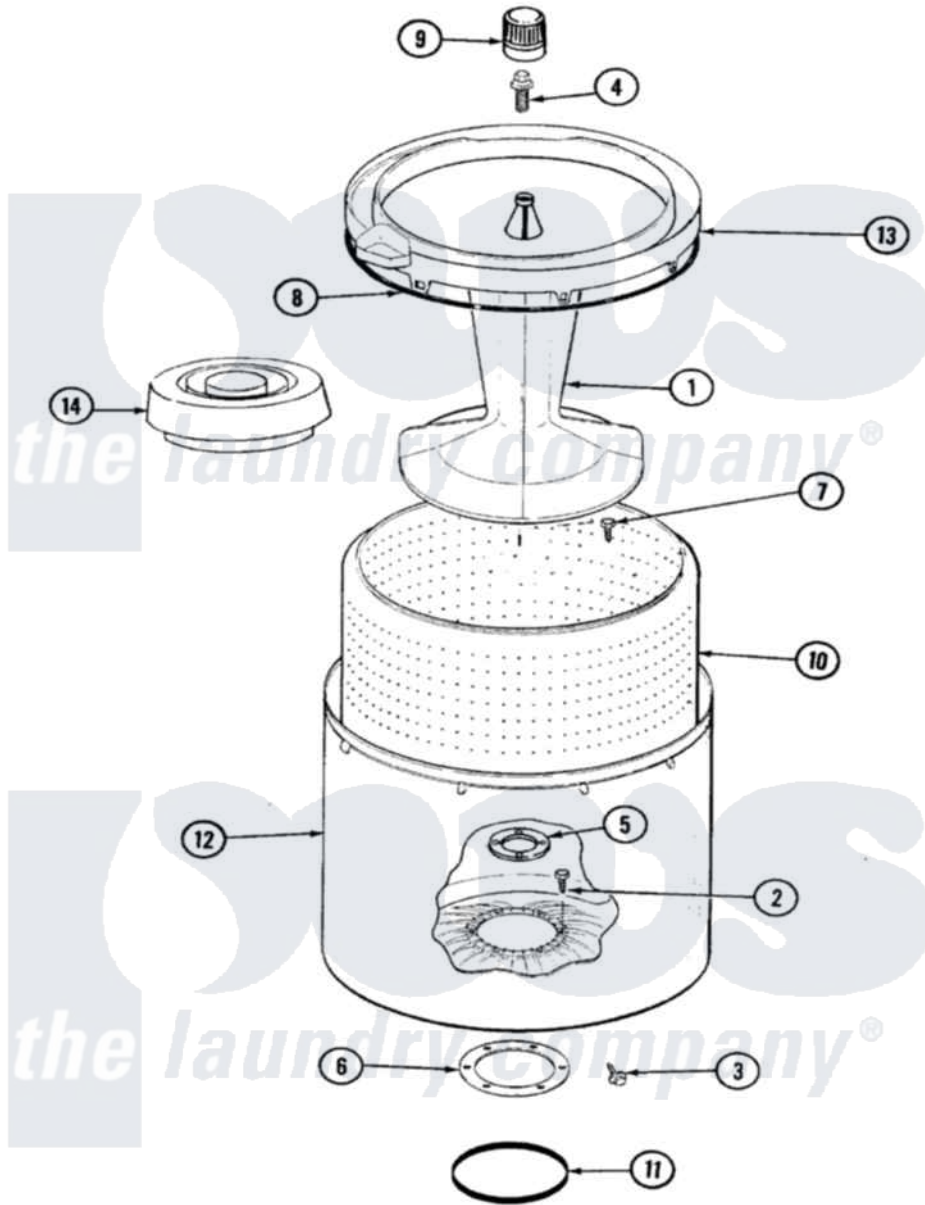

Magic Chef W207KA 05 - TUB

Magic Chef [Residential Magic Chef W207KA Washer Parts](#) Parts Diagram 05 - TUB
 Click on the part number to view part

Item	Original Part Number	Replaced By	Status	Part Description
1	35-3580			Agitator
2	25-7947	21001063		Screw, Shoulder
3	25-7953	22002933		Screw
4	25-7948	W10309247		Screw
5	35-3685			Gasket, Basket To Centerpost
6	35-3686			Gasket, Tub To Housing
7	25-7965	3400504		Screw
8	35-2328			Seal, Tub Top
9	35-2733			Cap, Agitator
10	35-3687		Not Available	BASKET, SPIN
11	35-2978			Seal, Tub/Housing
12	35-3700			Tub Assembly
13	35-3578		Not Available	TOP, TUB
"	35-2262		Not Available	SHIELD, TUB TOP
14	35-2550			Dispenser, Rinse