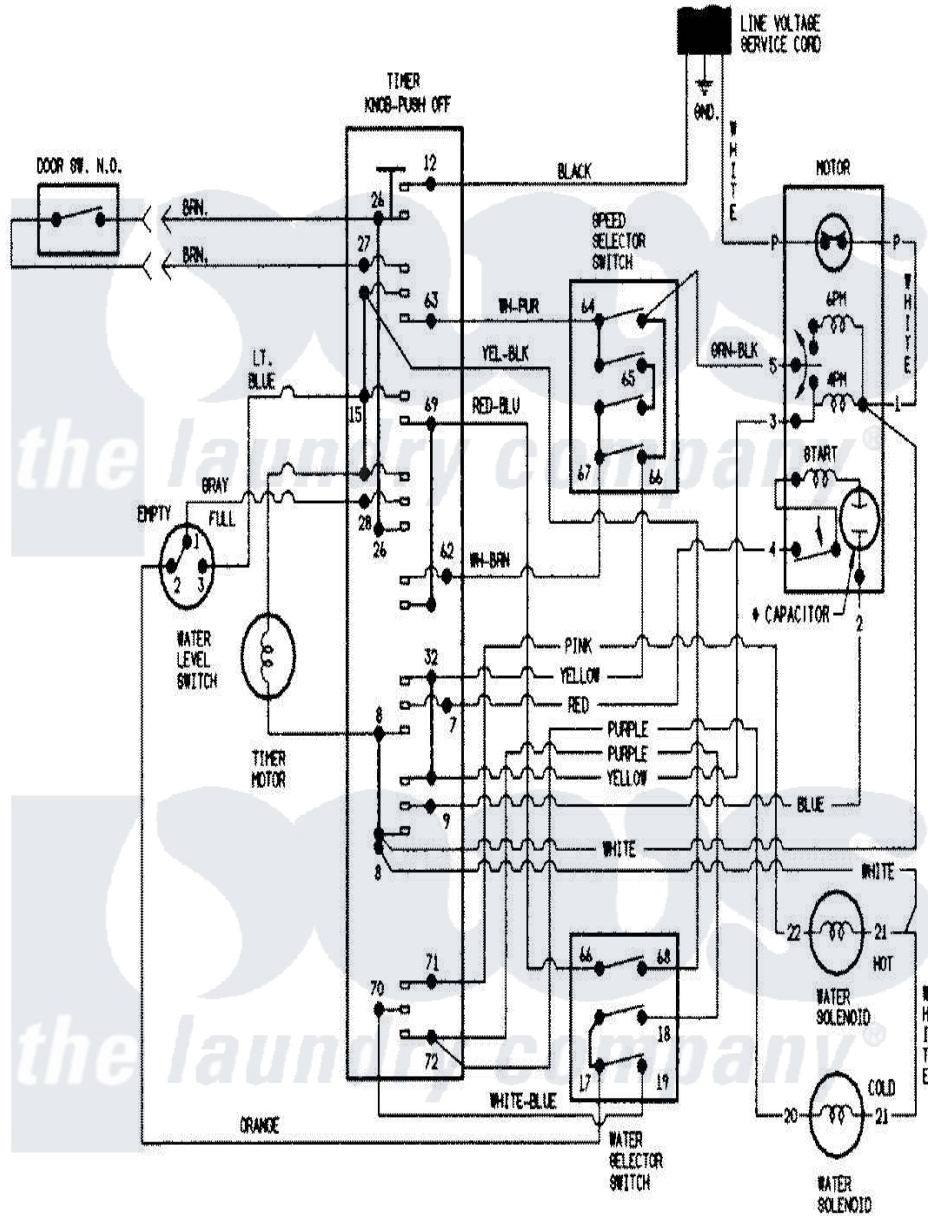

# Magic Chef W207KA 06 - WIRING INFORMATION

Magic Chef Residential Magic Chef W207KA Washer Parts Parts Diagram 06 - WIRING INFORMATION  
 Click on the part number to view part

| Item | Original Part Number | Replaced By | Status        | Part Description   |
|------|----------------------|-------------|---------------|--------------------|
| NI   | 15001251             |             | Not Available | WIRING INFORMATION |