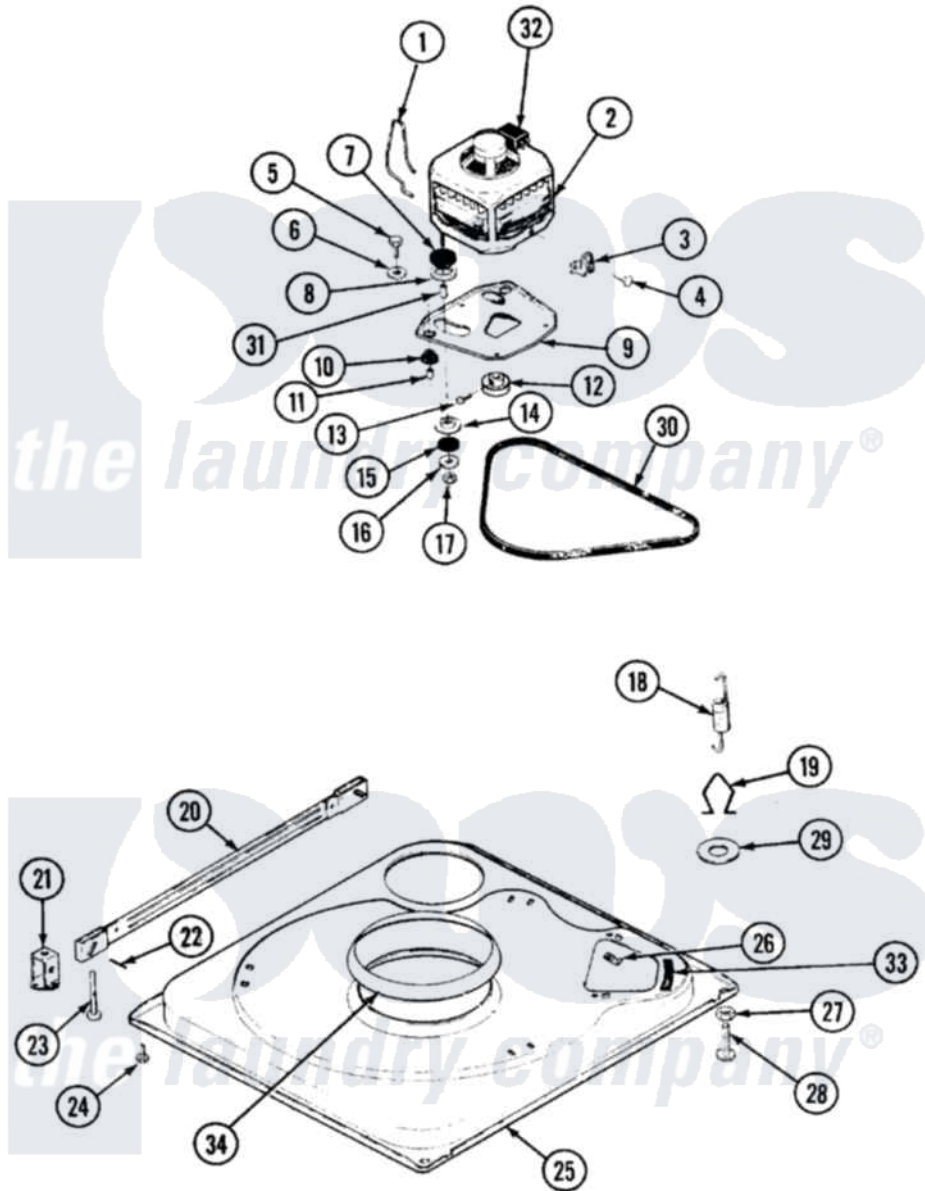

Magic Chef W207KAC 01 - BASE

Magic Chef [Residential Magic Chef W207KAC Washer Parts](#) Parts Diagram 01 - BASE
 Click on the part number to view part

Item	Original Part Number	Replaced By	Status	Part Description
1	35-0235			Spring, Motor Pivot
"	21001110	22004376		Spring, Motor Pivot
"	35-0235			Spring, Motor Pivot
2	LA-2002		Not Available	MOTOR KIT
"	21001112		Not Available	MOTOR & PULLEY/PLATE ASSY.
"	LA-2002		Not Available	MOTOR KIT
3	21001109	21001486		Foot Slide, Isolator
"	33-9945			Slide, Foot
"	33-9945			Slide, Foot
4	25-7418	33001178		Back, Tumbler
"	25-7418	33001178		Back, Tumbler
"	25-7418	33001178		Back, Tumbler
5	25-7833	21001977		Screw
6	25-7834			Washer, Motor/Base Screw
7	33-9946			Isolator, Motor
8	35-3570			Washer, Motor Pivot

9	35-2810	21001783	Plate And Screw Assembly
"	21001111	21001783	Plate And Screw Assembly
"	35-2810	21001783	Plate And Screw Assembly
10	35-3646		Isolator, Motor Plate
"	35-3646		Isolator, Motor Plate
"	35-3646		Isolator, Motor Plate
11	25-7831		Spacer, Mounting
12	35-2124	W10143344	Pulley
"	35-2124	W10143344	Pulley
"	21001108		Pulley, Motor
13	25-7117		Set Screw
14	33-9943	35-3571	Slide, Motor Pivot
15	33-9967		Washer, Motor Isolator
16	25-7047		Washer, Flat
17	25-7325	Y707702	Locknut
18	35-3658		Spring, Suspension
19	35-2976	Not Available	HOOK, SUSPENSION SPRING
20	35-2049	21001881	Bar, Stabilizer
21	35-2046		Bracket, Stabilizer
22	35-2052		Pin, Stabilizer
23	35-3020	22004469	Leg And Foot Self Stabalizing
24	25-7828	489483	Screw 10-32 X 1/2
25	35-2984	Not Available	BASE
26	25-7838	25-7845	Speednut, Motor
27	25-7915		Hex Nut
28	35-0772	25001119	Foot And Pad Assembly
"	35-0837	25001119	Foot And Pad Assembly
29	Y25-7951		Washer, Suspension Hook
30	35-2320	21352320	Belt, Drive
31	25-7830		Spacer
32	33-9765		Switch, Motor
33	35-2065		Pad, Motor Plate
34	35-3788	21002026	Snubber