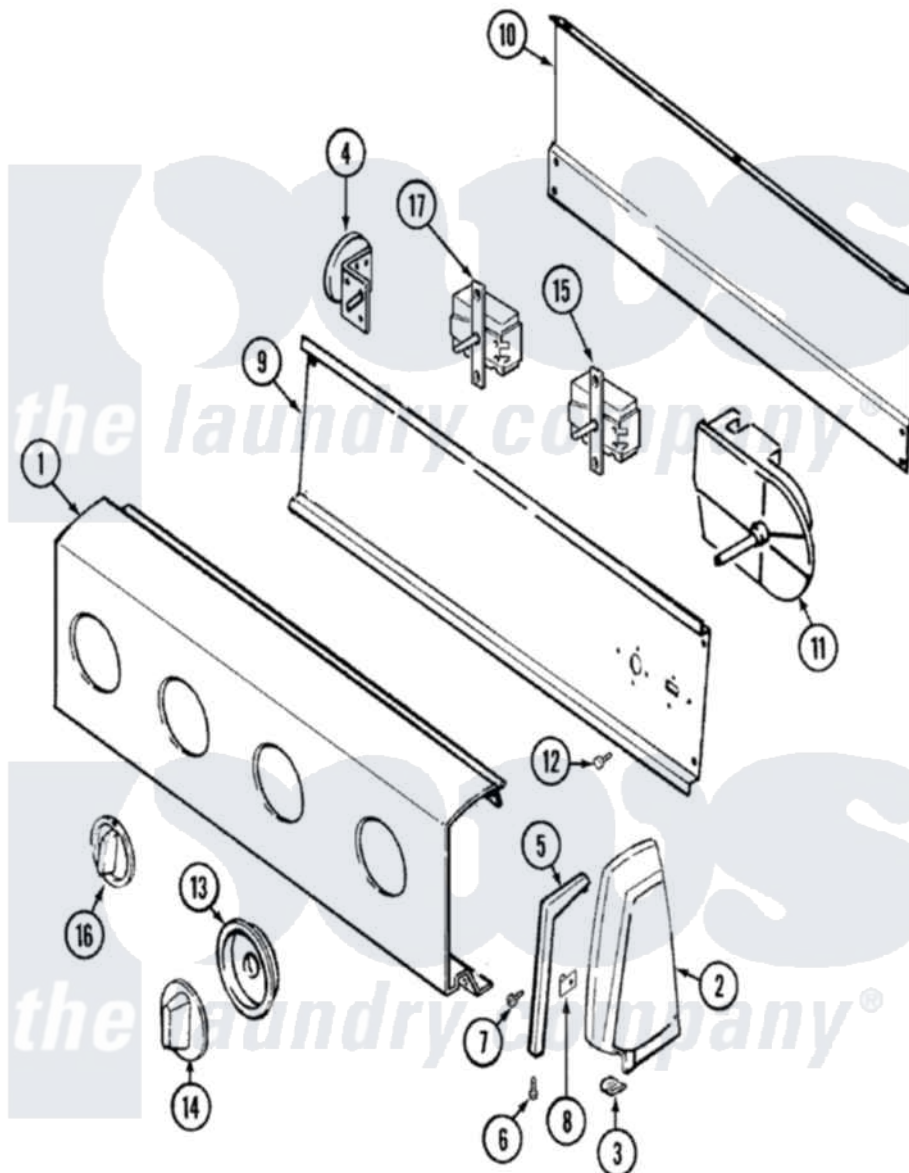

Magic Chef W207KAC 02 - CONTROL PANEL

Magic Chef [Residential Magic Chef W207KAC Washer Parts](#) Parts Diagram 02 - CONTROL PANEL
 Click on the part number to view part

Item	Original Part Number	Replaced By	Status	Part Description
1	25-7496	25-7760		Screw
"	25-7702			Speedclip, End Cap To Control Panel
"	35-3924		Not Available	PANEL, CONTROL
2	35-2487	21001451		Cap- End
"	35-2488	21001452		Cap- End
3	34-9487		Not Available	PLATE, REINFORCEMENT
"	25-7697	25-2219		Screw
"	25-7851			Speedclip, End Cap To Top
4	25-7435	33002917		Screw, No.10-16
"	35-3691	21001554		Switch, Water Level
5	53-2412			End Trim RH
"	53-2413			End Trim L.H.
6	25-7760			Screw
7	25-3092	90767		Screw, 8A X 3/8 HeX Washer Head Tapping
8	25-7702			Speedclip, End Cap To Control

8	25-1192			Panel
9	25-3092	90767		Screw, 8A X 3/8 HeX Washer Head Tapping
"	53-2504	31001193		Pad, Shield
"	53-1676			Shield, Control
10	25-3092	90767		Screw, 8A X 3/8 HeX Washer Head Tapping
"	25-3457			Screw, Sems
"	35-2688	21001460		Shield, Rear
11	35-3838			Timer
12	25-0205	216412		Screw, Bracket To Timer
13	35-3964	21001497		Skirt Ri
14	35-3962	21001282		Knob, Timer
15	25-3092	90767		Screw, 8A X 3/8 HeX Washer Head Tapping
"	35-3856		Not Available	SWITCH, TEMP
16	35-3960	21001283		Knob, Selector---Piq
17	35-3859			Switch, Speed
"	25-3092	90767		Screw, 8A X 3/8 HeX Washer Head Tapping
18	21001053		Not Available	MANUAL, USE & CARE
19	21001050		Not Available	MANUAL, USE & CARE
20	16000329		Not Available	GUIDE, QUICK REF. - MAGIC CHEF