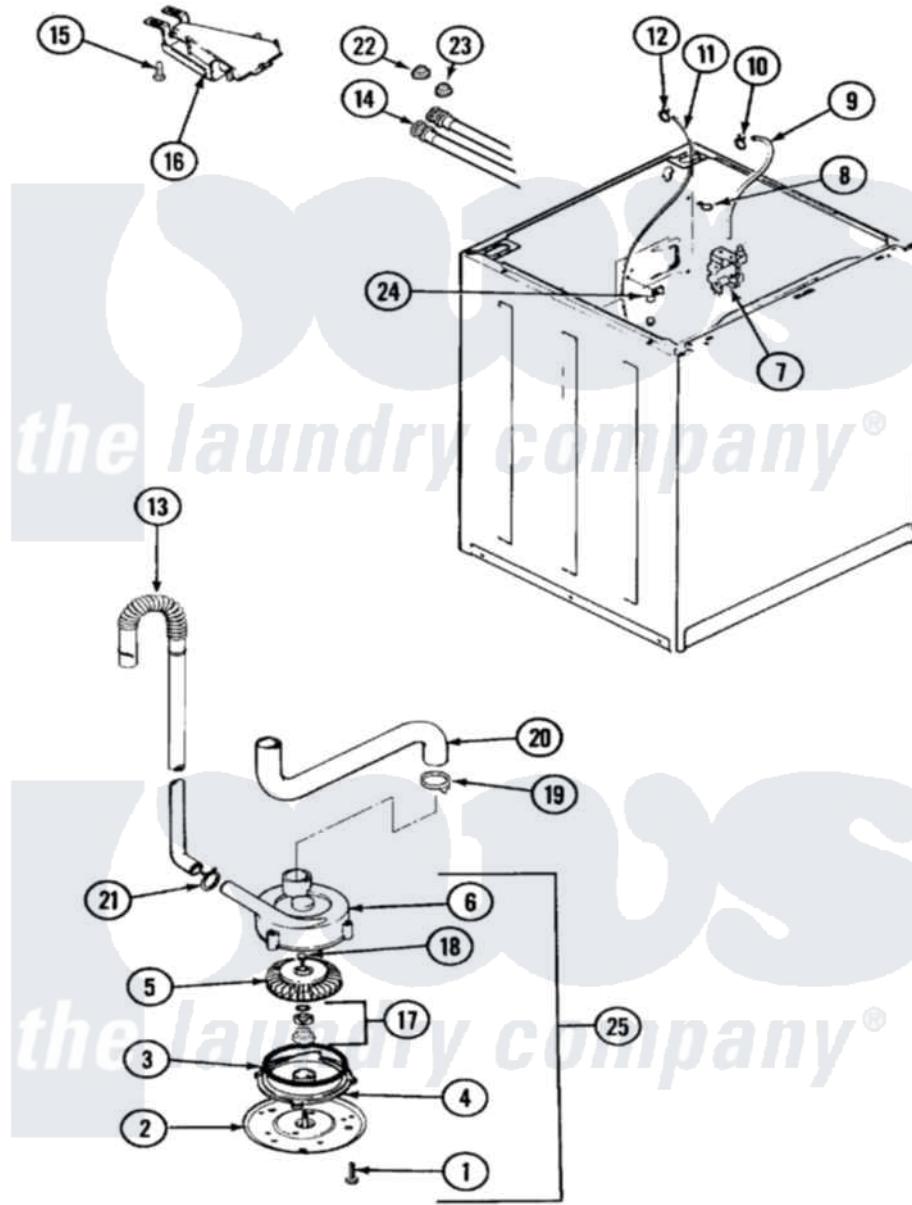

Magic Chef W207KAC 03 - PUMP

Magic Chef [Residential Magic Chef W207KAC Washer Parts](#) Parts Diagram 03 - PUMP
 Click on the part number to view part

Item	Original Part Number	Replaced By	Status	Part Description
1	25-7405	3196164		Screw
2	33-6035		Not Available	PLATE & PULLEY ASSY.
3	33-6032			Gasket
4	35-2058			Base, Pump
5	35-2057	35-6465		Pump Assem
6	35-2056		Not Available	HOUSING, PUMP
7	25-7220			Clip, Cabinet Top
"	35-2374	35-2374N		Valve, Water
8	25-7867	596669		Clamp, Manifold
9	35-2378	12002749		Hose, Flume Kit
10	25-7867	596669		Clamp, Manifold
11	35-2322	21001748		Hose, Pressure Switch
"	35-2261		Not Available	PAD, PRESSURE SWITCH HOSE
12	33-6099			Clamp
13	33-9537	22003814		Retainer, Drain Hose
"	35-3538	21001872		Hose, Drain

14	33-7891	89503	Hose-Inlet
"	35-0874	76313	Hosefill
15	25-3092	90767	Screw, 8A X 3/8 HeX Washer Head Tapping
16	35-2051	21001760	Flume Assembly / Water Diverter
17	35-0707		Seal, Seat And "O" Ring
18	25-7894	W10001180	Screw
19	25-6068	285655	Clamp, Hose
20	35-3584	21001915	Hose, Tub To Pump
21	25-7080	285655	Clamp, Hose
22	25-7048		Washer
23	33-7313	33-4264N	Strainer And Washer Kit
24	25-7796	596669	Clamp, Manifold
25	35-2099	35-6465	Pump Assem
"	35-2344		Restrictor, Flow