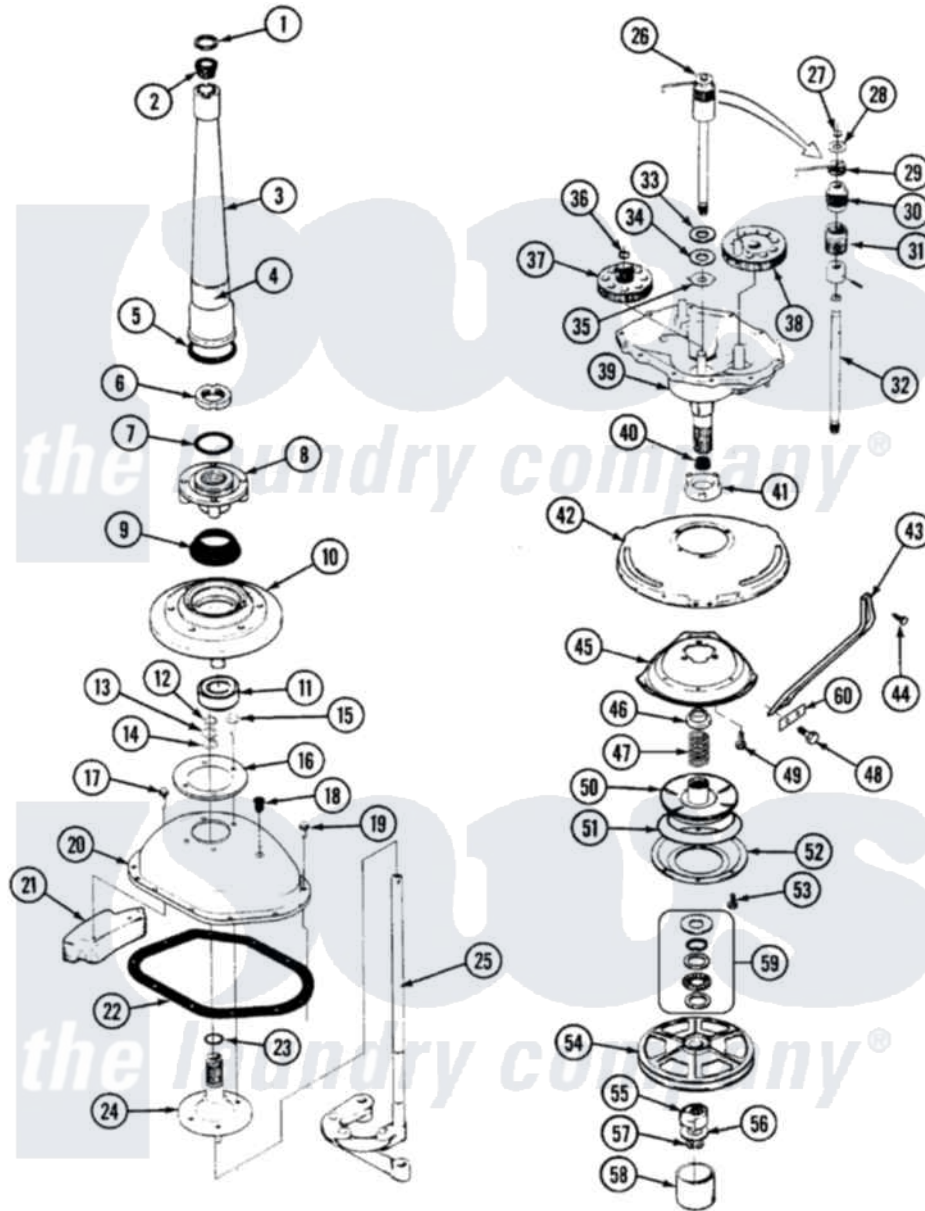

Magic Chef W207KAC 04 - TRANSMISSION

Magic Chef [Residential Magic Chef W207KAC Washer Parts](#) Parts Diagram 04 - TRANSMISSION
 Click on the part number to view part

Item	Original Part Number	Replaced By	Status	Part Description
1	25-7941			"O" Ring, Agr Drive Shaft
2	35-2835	21001066		Bearing, Centerpost
3	35-2792	21001401		Center Pos
4	35-2983		Not Available	CENTERPOST ASSY.
"	35-3214	33-6790		Bearing, Agitator
5	35-2906			Seal, Centerpost Bottom
6	35-2791			Nut, Spin Tube
7	25-7938			"O" Ring, Basket Drive Hub
8	35-3647	W10219156		Tub Seal
9	35-2974			Tub Seal/Hub Assembly
10	35-2716	12001561		Bearing And Seal Housing Assembly
11	35-2205			Bearing, Spin
"	35-2972	12001561		Bearing And Seal Housing Assembly
12	25-7949		Not Available	RING, RETAINING (AG. SHAFT)