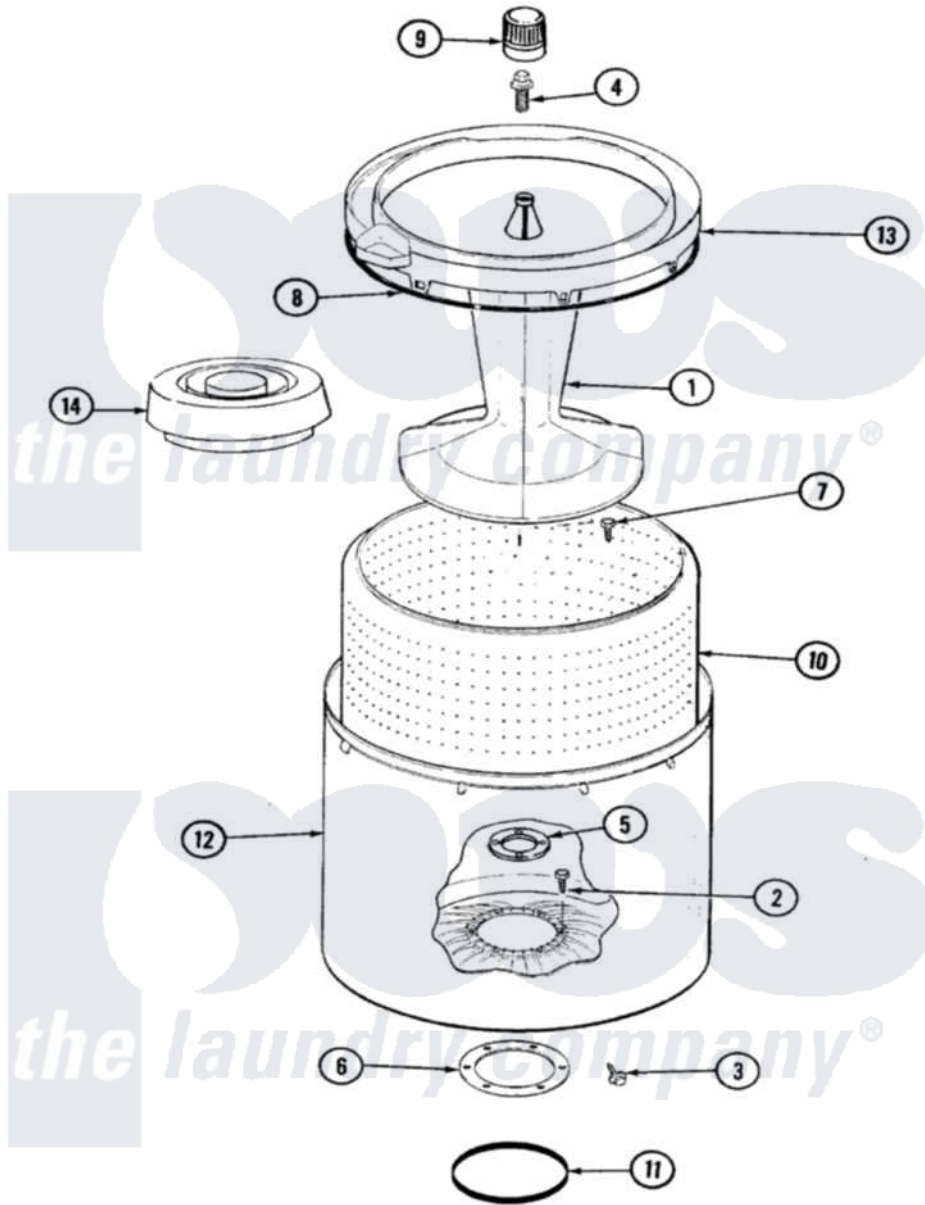

# Magic Chef W207KAC 05 - TUB

Magic Chef [Residential Magic Chef W207KAC Washer Parts](#) Parts Diagram 05 - TUB  
 Click on the part number to view part

| Item | Original Part Number    | Replaced By               | Status        | Part Description             |
|------|-------------------------|---------------------------|---------------|------------------------------|
| 1    | <a href="#">35-3580</a> |                           |               | Agitator                     |
| 2    | 25-7947                 | <a href="#">21001063</a>  |               | Screw, Shoulder              |
| 3    | 25-7953                 | <a href="#">22002933</a>  |               | Screw                        |
| 4    | 25-7948                 | <a href="#">W10309247</a> |               | Screw                        |
| 5    | <a href="#">35-3685</a> |                           |               | Gasket, Basket To Centerpost |
| 6    | <a href="#">35-3686</a> |                           |               | Gasket, Tub To Housing       |
| 7    | 25-7965                 | <a href="#">3400504</a>   |               | Screw                        |
| 8    | <a href="#">35-2328</a> |                           |               | Seal, Tub Top                |
| 9    | <a href="#">35-2733</a> |                           |               | Cap, Agitator                |
| 10   | 35-3687                 |                           | Not Available | BASKET, SPIN                 |
| 11   | <a href="#">35-2978</a> |                           |               | Seal, Tub/Housing            |
| 12   | <a href="#">35-3700</a> |                           |               | Tub Assembly                 |
| 13   | 35-3578                 |                           | Not Available | TOP, TUB                     |
| "    | 35-2262                 |                           | Not Available | SHIELD, TUB TOP              |
| 14   | <a href="#">35-2550</a> |                           |               | Dispenser, Rinse             |