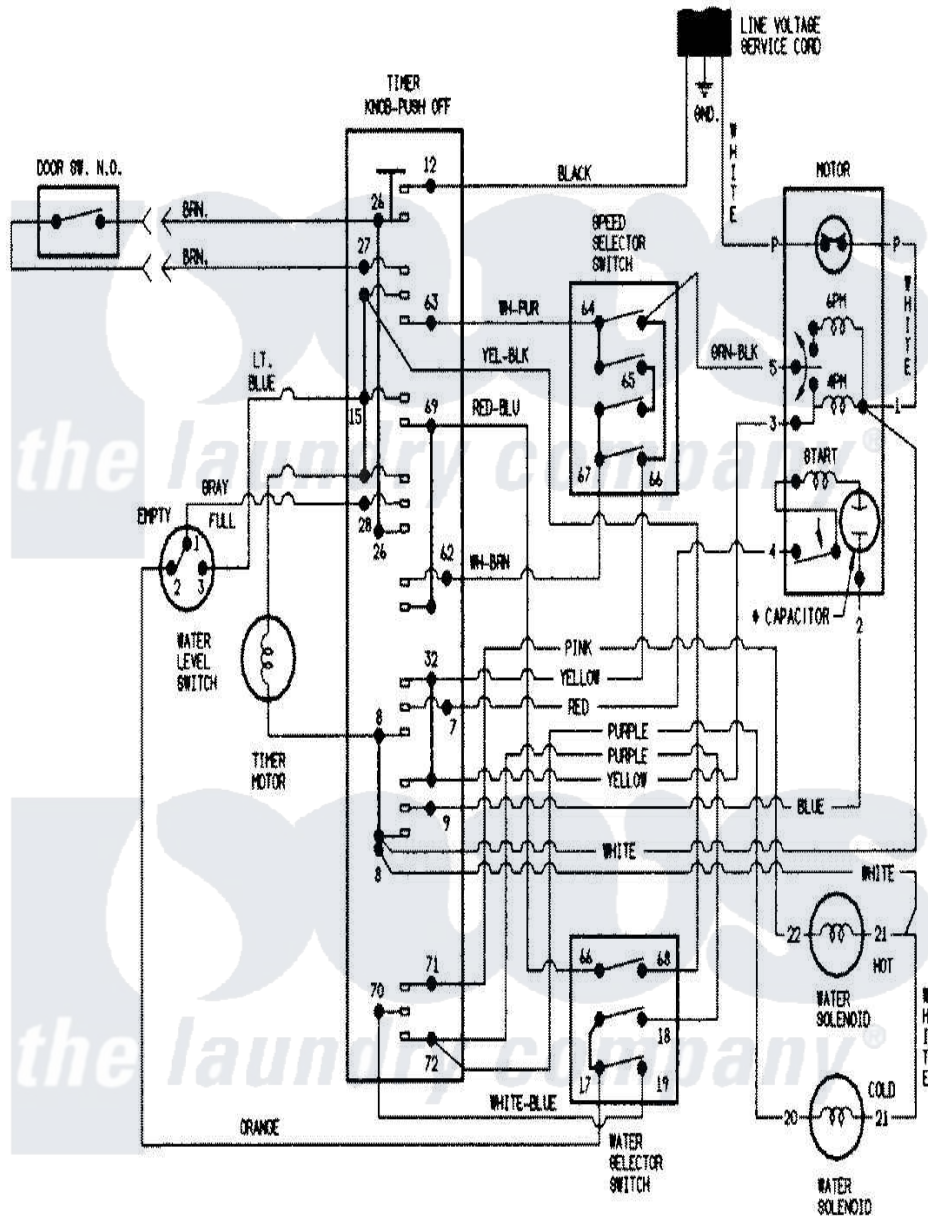

# Magic Chef W207KAC 06 - WIRING INFORMATION

Magic Chef [Residential Magic Chef W207KAC Washer Parts](#) Parts Diagram 06 - WIRING INFORMATION  
 Click on the part number to view part

Item	Original Part Number	Replaced By	Status	Part Description
NI	15001251		Not Available	WIRING INFORMATION