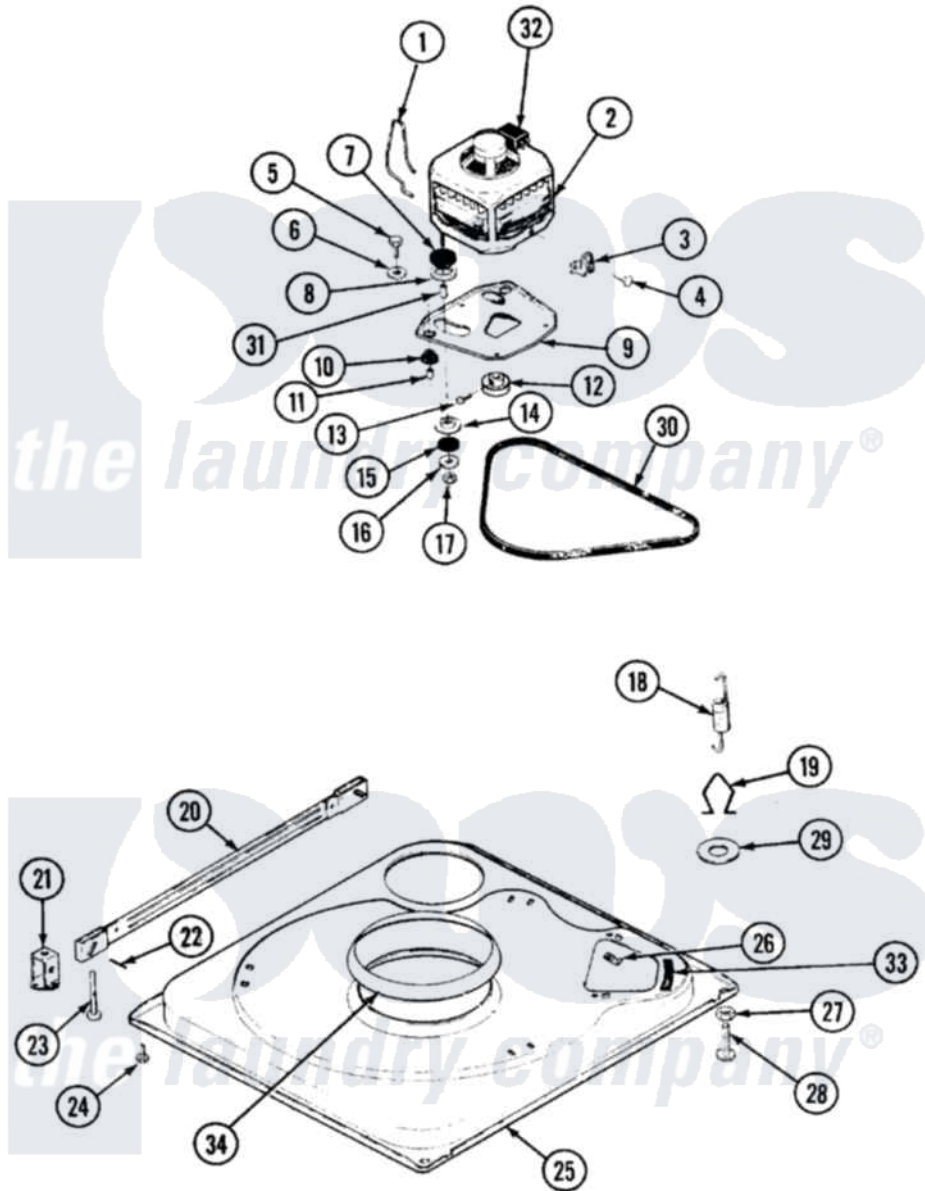

Magic Chef W207KKW 01 - BASE

Magic Chef [Residential Magic Chef W207KKW Washer Parts](#) Parts Diagram 01 - BASE
 Click on the part number to view part

Item	Original Part Number	Replaced By	Status	Part Description
1	21001110	22004376		Spring, Motor Pivot
"	35-0235			Spring, Motor Pivot
2	21001231	LA-2003		Motor Replacement Kit
"	35-3649	LA-2003		Motor Replacement Kit
3	33-9945			Slide, Foot
"	21001109	21001486		Foot Slide, Isolator
4	25-7418	33001178		Back, Tumbler
"	W10124350		Not Available	NOT REQUIRED PART OR SEE NOTE
5	25-7833	21001977		Screw
6	25-7834			Washer, Motor/Base Screw
7	33-9946			Isolator, Motor
8	35-3570			Washer, Motor Pivot
9	21001111	21001783		Plate And Screw Assembly
"	35-2810	21001783		Plate And Screw Assembly
10	35-3646			Isolator, Motor Plate
"	35-3646			Isolator, Motor Plate

11	25-7831		Spacer, Mounting
12	35-2124	W10143344	Pulley
"	21001108		Pulley, Motor
13	25-7117		Set Screw
14	33-9943	35-3571	Slide, Motor Pivot
15	33-9967		Washer, Motor Isolator
16	25-7047		Washer, Flat
17	25-7325	Y707702	Locknut
18	21001165		Spring, Suspension
"	35-3658		Spring, Suspension
"	21001138	22002922	Tool, Spring Removal
19	35-2976	Not Available	HOOK, SUSPENSION SPRING
"	21001166		Hook, Suspension Spring
20	35-2049	21001881	Bar, Stabilizer
21	35-2046		Bracket, Stabilizer
22	35-2052		Pin, Stabilizer
23	35-3020	22004469	Leg And Foot Self Stabilizing
24	25-7828	489483	Screw 10-32 X 1/2
25	35-2984	Not Available	BASE
"	21001169	12002701	Base Kit
26	25-7838	25-7845	Speednut, Motor
27	25-7915		Hex Nut
28	35-0772	25001119	Foot And Pad Assembly
"	35-0837	25001119	Foot And Pad Assembly
29	Y25-7951		Washer, Suspension Hook
30	35-2320	21352320	Belt, Drive
31	25-7830		Spacer
32	33-9765		Switch, Motor
33	35-2065		Pad, Motor Plate
34	21001161	21002026	Snubber
"	35-3788	21002026	Snubber