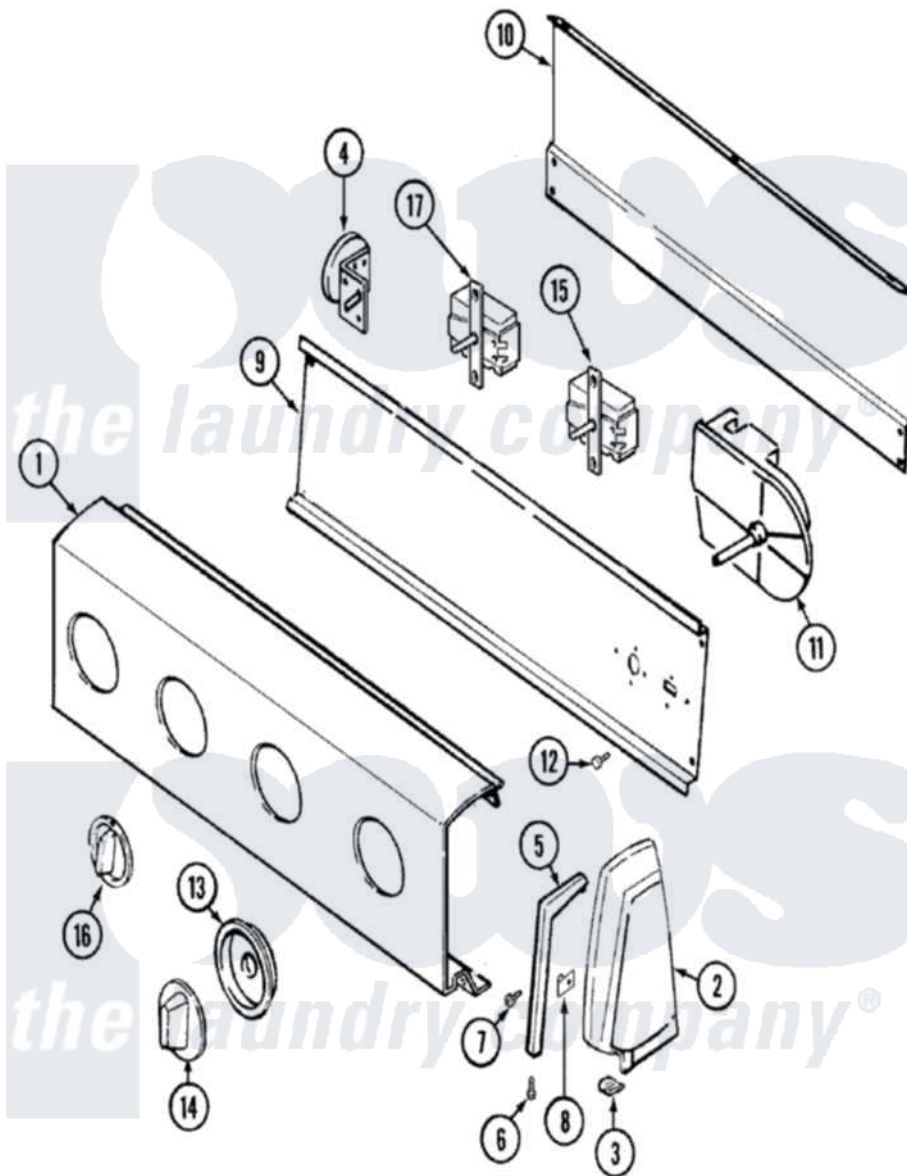

Magic Chef W207KKW 02 - CONTROL PANEL

Magic Chef [Residential Magic Chef W207KKW Washer Parts](#) Parts Diagram 02 - CONTROL PANEL
 Click on the part number to view part

Item	Original Part Number	Replaced By	Status	Part Description
1	21001019		Not Available	PANEL, CONTROL
"	25-7496	25-7760		Screw
"	25-7702			Speedclip, End Cap To Control Panel
2	35-2487	21001451		Cap- End
"	35-2488	21001452		Cap- End
3	25-7851			Speedclip, End Cap To Top
"	25-7697	25-2219		Screw
4	25-7435	33002917		Screw, No.10-16
"	35-3691	21001554		Switch, Water Level
5	53-2413			End Trim L.H.
"	53-2412			End Trim RH
"	53-0280		Not Available	TRIM, END CAP (LT)
"	53-0279		Not Available	TRIM, END CAP (RT)
6	25-7760			Screw
7	25-3092	90767		Screw, 8A X 3/8 HeX Washer Head Tapping

8	25-7702		Speedclip, End Cap To Control Panel
9	53-1676		Shield, Control
"	31001146	31001193	Pad, Shield
"	31001128		Not Available SHIELD, CONTROL
"	53-2504	31001193	Pad, Shield
"	25-3092	90767	Screw, 8A X 3/8 HeX Washer Head Tapping
10	25-3457		Screw, Sems
"	25-3092	90767	Screw, 8A X 3/8 HeX Washer Head Tapping
"	35-2688	21001460	Shield, Rear
11	21001344		Not Available TIMER, EXPORT
"	35-4130		Timer
12	31001029	3400094	Screw, 10-32 X 3/8
13	35-3964	21001497	Skirt Ri
14	35-3962	21001282	Knob, Timer
15	25-3092	90767	Screw, 8A X 3/8 HeX Washer Head Tapping
"	21001141		Switch, Water Temperature
"	35-3856		Not Available SWITCH, TEMP
16	35-3960	21001283	Knob, Selector----Piq
17	35-3859		Switch, Speed
"	21001142		Switch, Speed
"	25-3092	90767	Screw, 8A X 3/8 HeX Washer Head Tapping
18	21001056		Not Available MANUAL, USE & CARE
"	21001053		Not Available MANUAL, USE & CARE
19	16000329		Not Available GUIDE, QUICK REF. - MAGIC CHEF