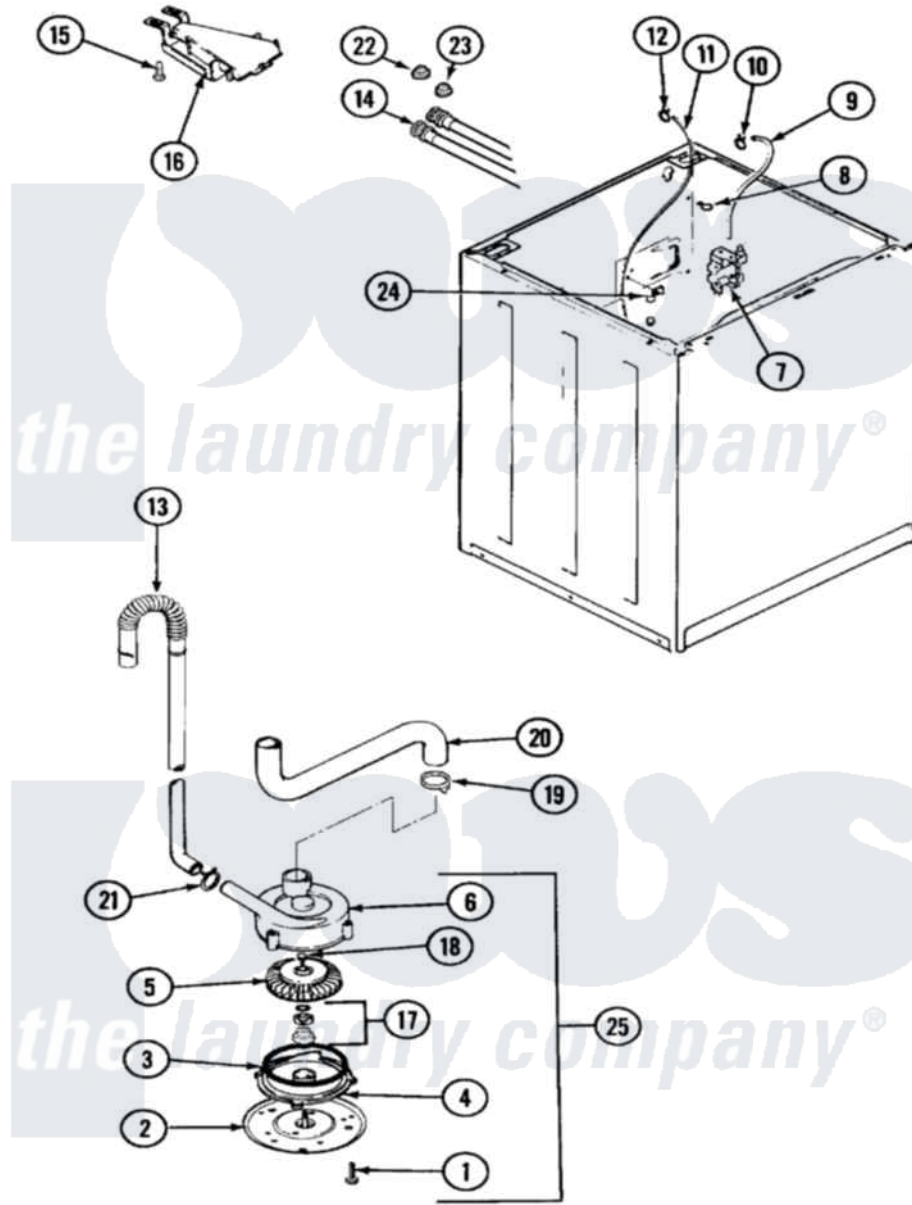

Magic Chef W207KKW 03 - MOTOR & PUMP

Magic Chef [Residential Magic Chef W207KKW Washer Parts](#) Parts Diagram 03 - MOTOR & PUMP
 Click on the part number to view part

Item	Original Part Number	Replaced By	Status	Part Description
1	25-7405	3196164		Screw
2	33-6035		Not Available	PLATE & PULLEY ASSY.
3	33-6032			Gasket
4	35-2058			Base, Pump
5	35-2057	35-6465		Pump Assem
6	35-2056		Not Available	HOUSING, PUMP
7	25-7220			Clip, Cabinet Top
"	35-2375			Valve, Water Mixing-230V
8	25-7867	596669		Clamp, Manifold
9	35-2378	12002749		Hose, Flume Kit
10	25-7867	596669		Clamp, Manifold
11	21001060	21001748		Hose, Pressure Switch
"	35-2261		Not Available	PAD, PRESSURE SWITCH HOSE
12	33-6099			Clamp
13	33-9537	22003814		Retainer, Drain Hose
"	35-3538	21001872		Hose, Drain

14	35-3400		Inlet Hose Assembly
"	35-0873	76313	Hosefill
"	33-7891	89503	Hose-Inlet
"	35-3401		Inlet Hose Assembly
15	25-3092	90767	Screw, 8A X 3/8 HeX Washer Head Tapping
16	35-2051	21001760	Flume Assembly / Water Diverter
17	35-0707		Seal, Seat And "O" Ring
18	25-7894	W10001180	Screw
19	25-6068	285655	Clamp, Hose
20	35-3584	21001915	Hose, Tub To Pump
21	25-7080	285655	Clamp, Hose
22	25-7048		Washer
23	33-7313	33-4264N	Strainer And Washer Kit
24	25-7796	596669	Clamp, Manifold
25	35-2099	35-6465	Pump Assem
"	35-2344		Restrictor, Flow