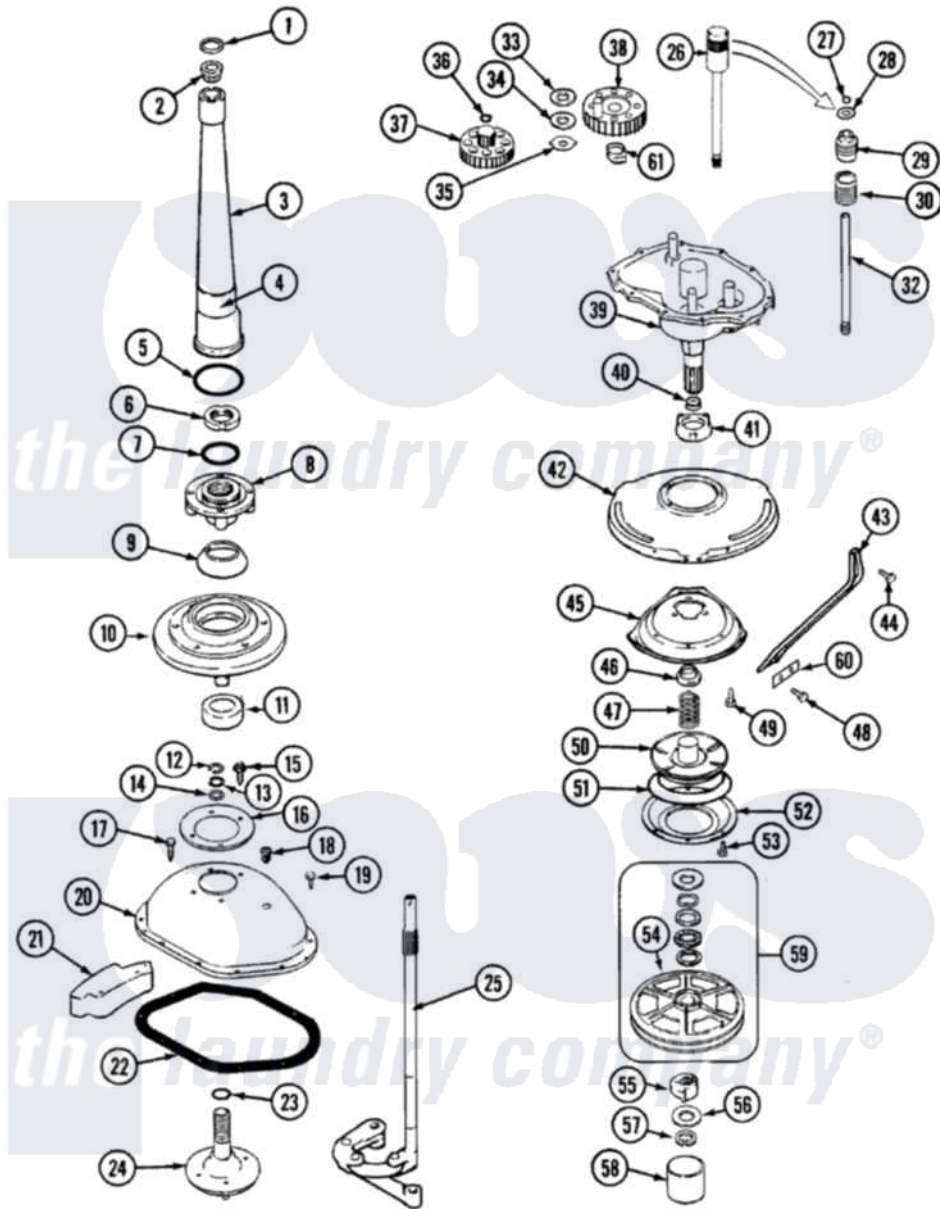

Magic Chef W207KKW 05 - TRANSMISSION

Magic Chef [Residential Magic Chef W207KKW Washer Parts](#) Parts Diagram 05 - TRANSMISSION
 Click on the part number to view part

Item	Original Part Number	Replaced By	Status	Part Description
1	25-7941			"O" Ring, Agr Drive Shaft
2	35-2835	21001066		Bearing, Centerpost
3	35-2792	21001401		Center Pos
4	35-3214	33-6790		Bearing, Agitator
"	35-2983		Not Available	CENTERPOST ASSY.
5	35-2906			Seal, Centerpost Bottom
6	35-2791			Nut, Spin Tube
7	25-7938			"O" Ring, Basket Drive Hub
8	35-3647	W10219156		Tub Seal
9	35-2974			Tub Seal/Hub Assembly
10	35-2716	12001561		Bearing And Seal Housing Assembly
11	35-2205			Bearing, Spin
"	35-2972	12001561		Bearing And Seal Housing Assembly
12	25-7949		Not Available	RING, RETAINING (AG. SHAFT)