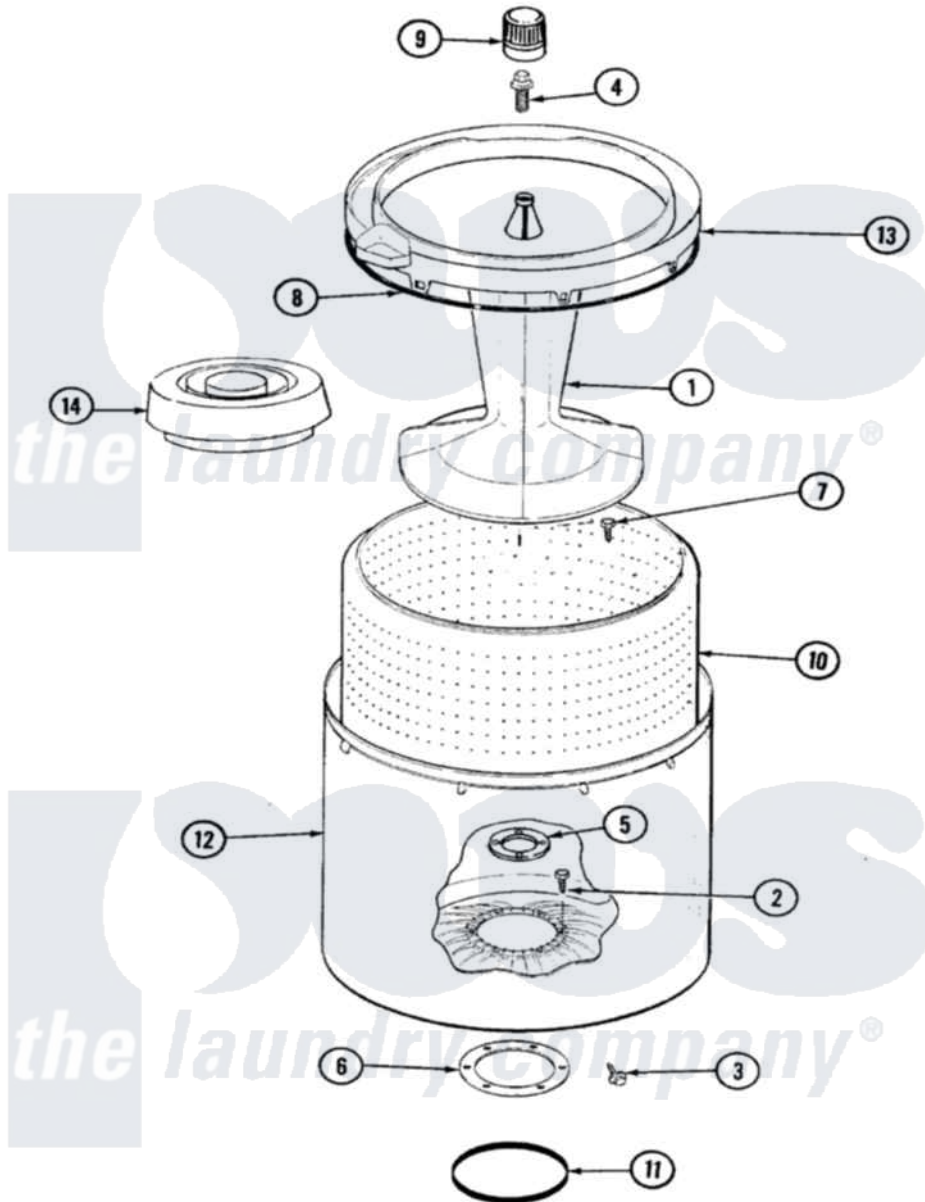

Magic Chef W207KKW 06 - TUB

Magic Chef [Residential Magic Chef W207KKW Washer Parts](#) Parts Diagram 06 - TUB
 Click on the part number to view part

Item	Original Part Number	Replaced By	Status	Part Description
1	35-3580			Agitator
2	25-7947	21001063		Screw, Shoulder
3	25-7953	22002933		Screw
4	25-7948	W10309247		Screw
5	35-3685			Gasket, Basket To Centerpost
6	35-3686			Gasket, Tub To Housing
7	25-7965	3400504		Screw
8	35-2328			Seal, Tub Top
9	35-2733			Cap, Agitator
10	35-3687		Not Available	BASKET, SPIN
11	35-2978			Seal, Tub/Housing
12	35-3700			Tub Assembly
13	35-3578		Not Available	TOP, TUB
"	35-2262		Not Available	SHIELD, TUB TOP
14	35-2550			Dispenser, Rinse