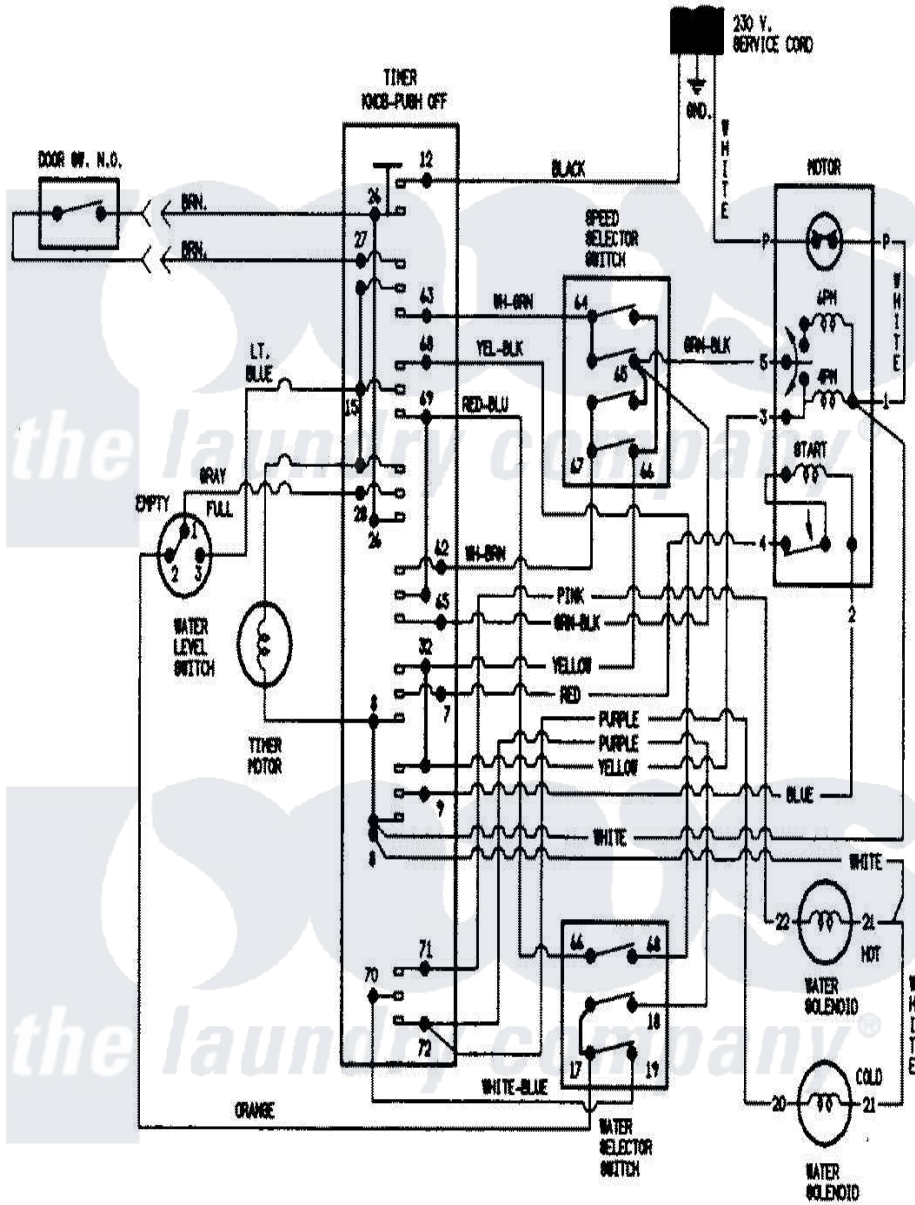

# Magic Chef W207KKW 07 - WIRING INFORMATION

Magic Chef [Residential Magic Chef W207KKW Washer Parts](#) Parts Diagram 07 - WIRING INFORMATION  
 Click on the part number to view part

Item	Original Part Number	Replaced By	Status	Part Description
NI	15001250		Not Available	WIRING INFORMATION