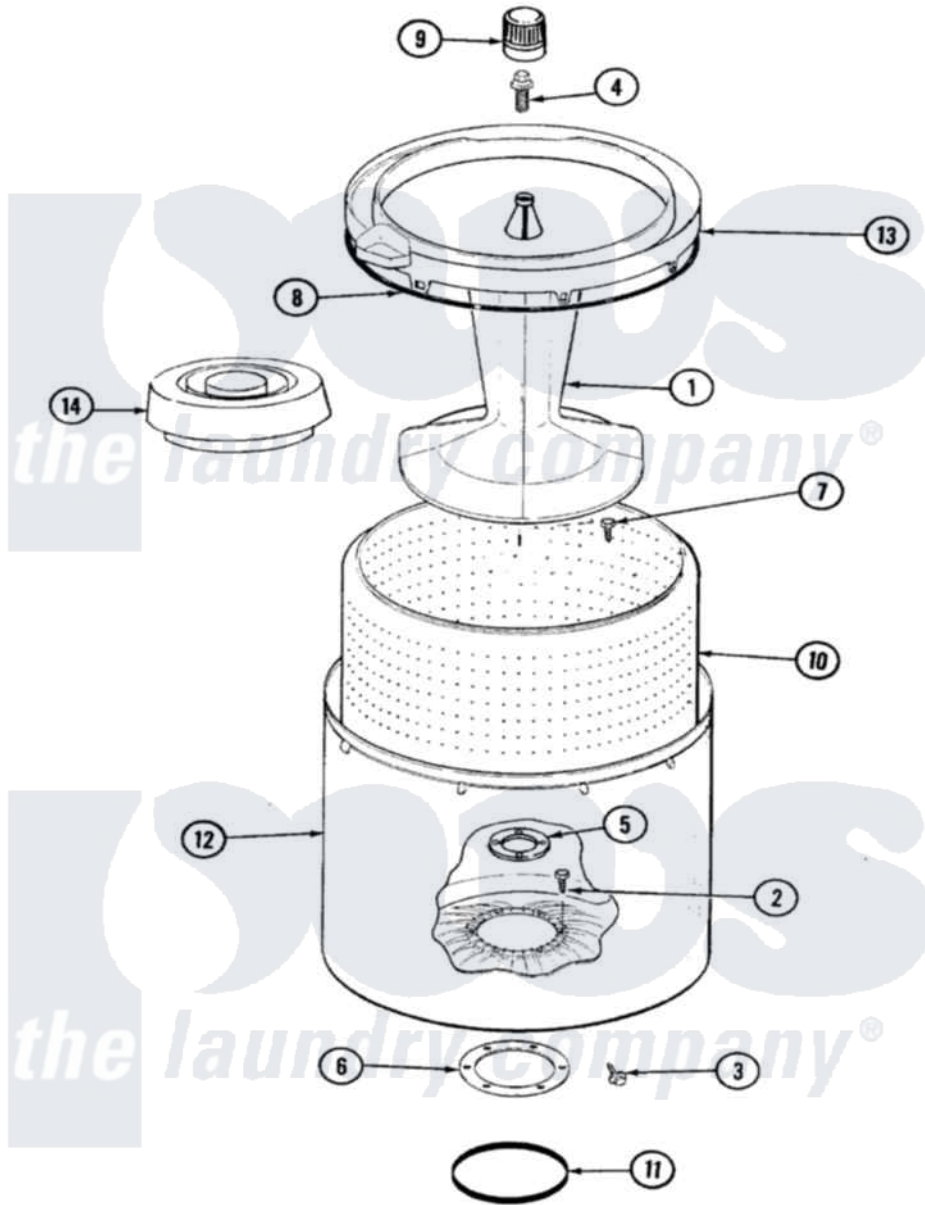

Magic Chef W207KW 06 - TUB

Magic Chef [Residential Magic Chef W207KW Washer Parts](#) Parts Diagram 06 - TUB
 Click on the part number to view part

Item	Original Part Number	Replaced By	Status	Part Description
1	35-3580			Agitator
2	25-7947	21001063		Screw, Shoulder
3	25-7953	22002933		Screw
4	25-7948	W10309247		Screw
5	35-3685			Gasket, Basket To Centerpost
6	35-3686			Gasket, Tub To Housing
7	25-7965	3400504		Screw
8	35-2328			Seal, Tub Top
9	35-2733			Cap, Agitator
10	35-3687		Not Available	BASKET, SPIN
11	35-2978			Seal, Tub/Housing
12	35-3700			Tub Assembly
13	35-3578		Not Available	TOP, TUB
"	35-2262		Not Available	SHIELD, TUB TOP
14	35-2550			Dispenser, Rinse