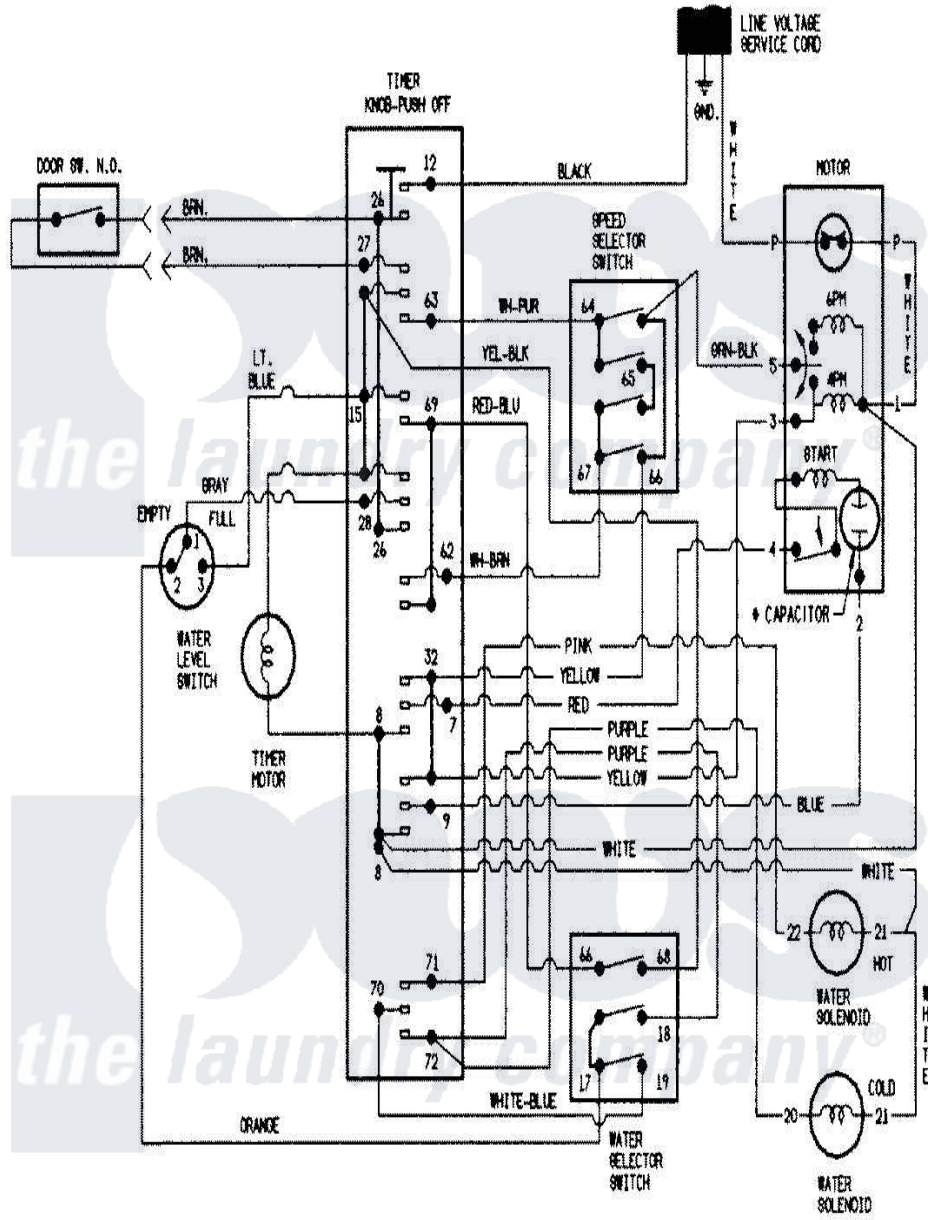

Magic Chef W207KW 07 - WIRING INFORMATION

Magic Chef Residential Magic Chef W207KW Washer Parts Parts Diagram 07 - WIRING INFORMATION
 Click on the part number to view part

Item	Original Part Number	Replaced By	Status	Part Description
NI	15001251		Not Available	WIRING INFORMATION