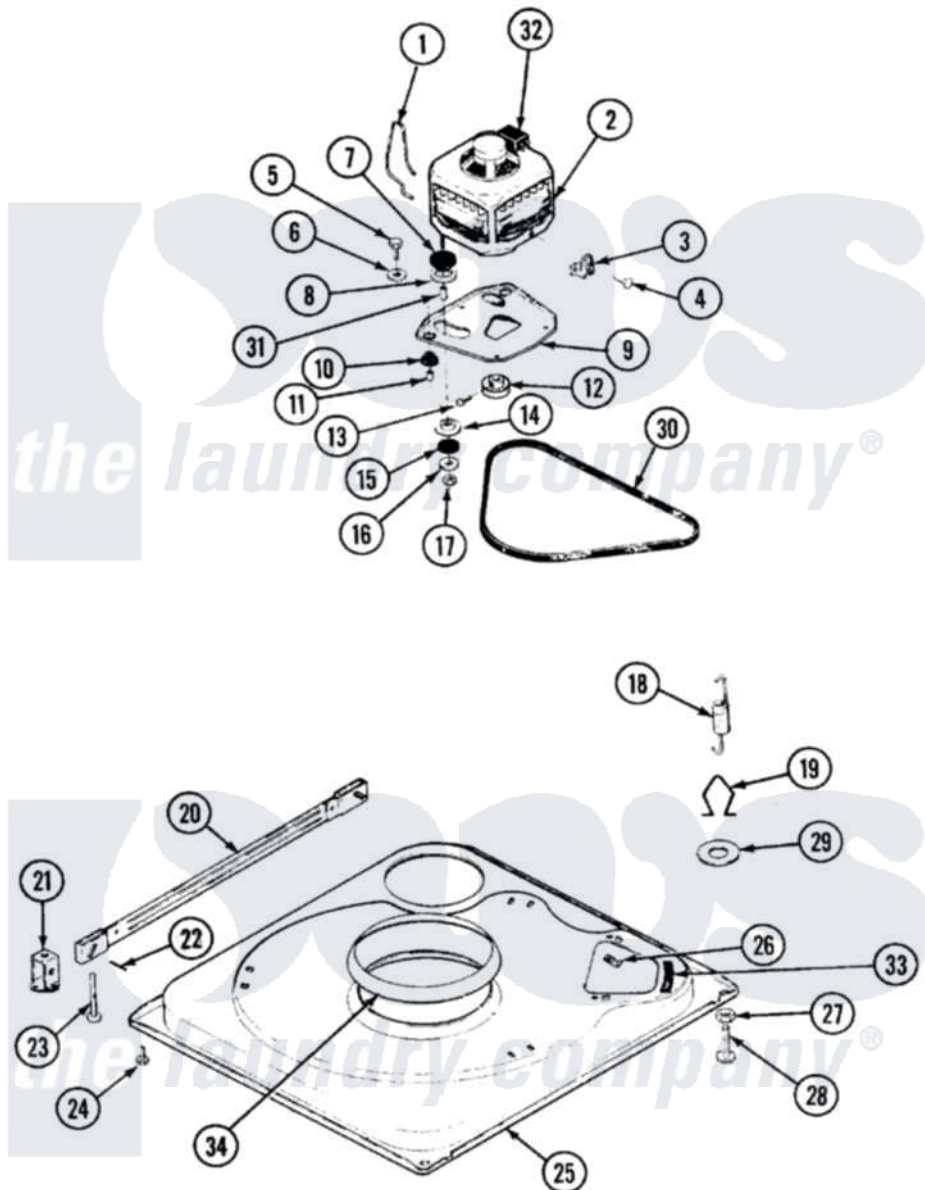

# Magic Chef W207KWC 01 - BASE

Magic Chef [Residential Magic Chef W207KWC Washer Parts](#) Parts Diagram 01 - BASE  
 Click on the part number to view part

Item	Original Part Number	Replaced By	Status	Part Description
1	<a href="#">35-0235</a>			Spring, Motor Pivot
"	21001110	<a href="#">22004376</a>		Spring, Motor Pivot
"	<a href="#">35-0235</a>			Spring, Motor Pivot
2	LA-2002		Not Available	MOTOR KIT
"	21001112		Not Available	MOTOR & PULLEY/PLATE ASSY.
"	LA-2002		Not Available	MOTOR KIT
3	21001109	<a href="#">21001486</a>		Foot Slide, Isolator
"	<a href="#">33-9945</a>			Slide, Foot
"	<a href="#">33-9945</a>			Slide, Foot
4	25-7418	<a href="#">33001178</a>		Back, Tumbler
"	25-7418	<a href="#">33001178</a>		Back, Tumbler
"	25-7418	<a href="#">33001178</a>		Back, Tumbler
5	25-7833	<a href="#">21001977</a>		Screw
6	<a href="#">25-7834</a>			Washer, Motor/Base Screw
7	<a href="#">33-9946</a>			Isolator, Motor
8	<a href="#">35-3570</a>			Washer, Motor Pivot