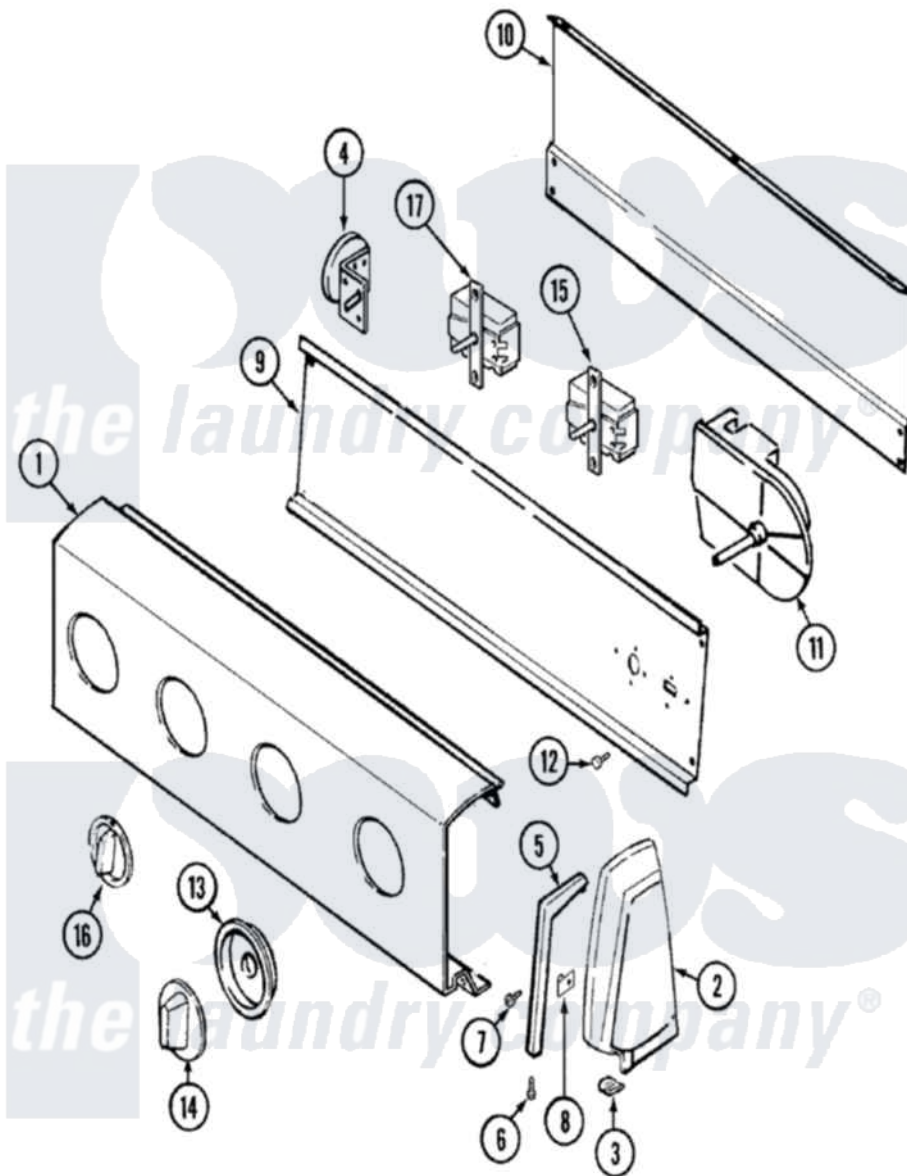

Magic Chef W207KWC 02 - CONTROL PANEL

Magic Chef [Residential Magic Chef W207KWC Washer Parts](#) Parts Diagram 02 - CONTROL PANEL
 Click on the part number to view part

Item	Original Part Number	Replaced By	Status	Part Description
1	25-7496	25-7760		Screw
"	25-7702			Speedclip, End Cap To Control Panel
"	35-3924		Not Available	PANEL, CONTROL
2	35-2487	21001451		Cap- End
"	35-2488	21001452		Cap- End
3	34-9487		Not Available	PLATE, REINFORCEMENT
"	25-7697	25-2219		Screw
"	25-7851			Speedclip, End Cap To Top
4	25-7435	33002917		Screw, No.10-16
"	35-3691	21001554		Switch, Water Level
5	53-2412			End Trim RH
"	53-2413			End Trim L.H.
6	25-7760			Screw
7	25-3092	90767		Screw, 8A X 3/8 HeX Washer Head Tapping
8	25-7702			Speedclip, End Cap To Control

8	25-1192			Panel
9	25-3092	90767		Screw, 8A X 3/8 HeX Washer Head Tapping
"	53-2504	31001193		Pad, Shield
"	53-1676			Shield, Control
10	25-3092	90767		Screw, 8A X 3/8 HeX Washer Head Tapping
"	25-3457			Screw, Sems
"	35-2688	21001460		Shield, Rear
11	35-3838			Timer
12	25-0205	216412		Screw, Bracket To Timer
13	35-3964	21001497		Skirt Ri
14	35-3962	21001282		Knob, Timer
15	25-3092	90767		Screw, 8A X 3/8 HeX Washer Head Tapping
"	35-3856		Not Available	SWITCH, TEMP
16	35-3960	21001283		Knob, Selector---Piq
17	35-3859			Switch, Speed
"	25-3092	90767		Screw, 8A X 3/8 HeX Washer Head Tapping
18	21001053		Not Available	MANUAL, USE & CARE
19	21001050		Not Available	MANUAL, USE & CARE
20	16000329		Not Available	GUIDE, QUICK REF. - MAGIC CHEF