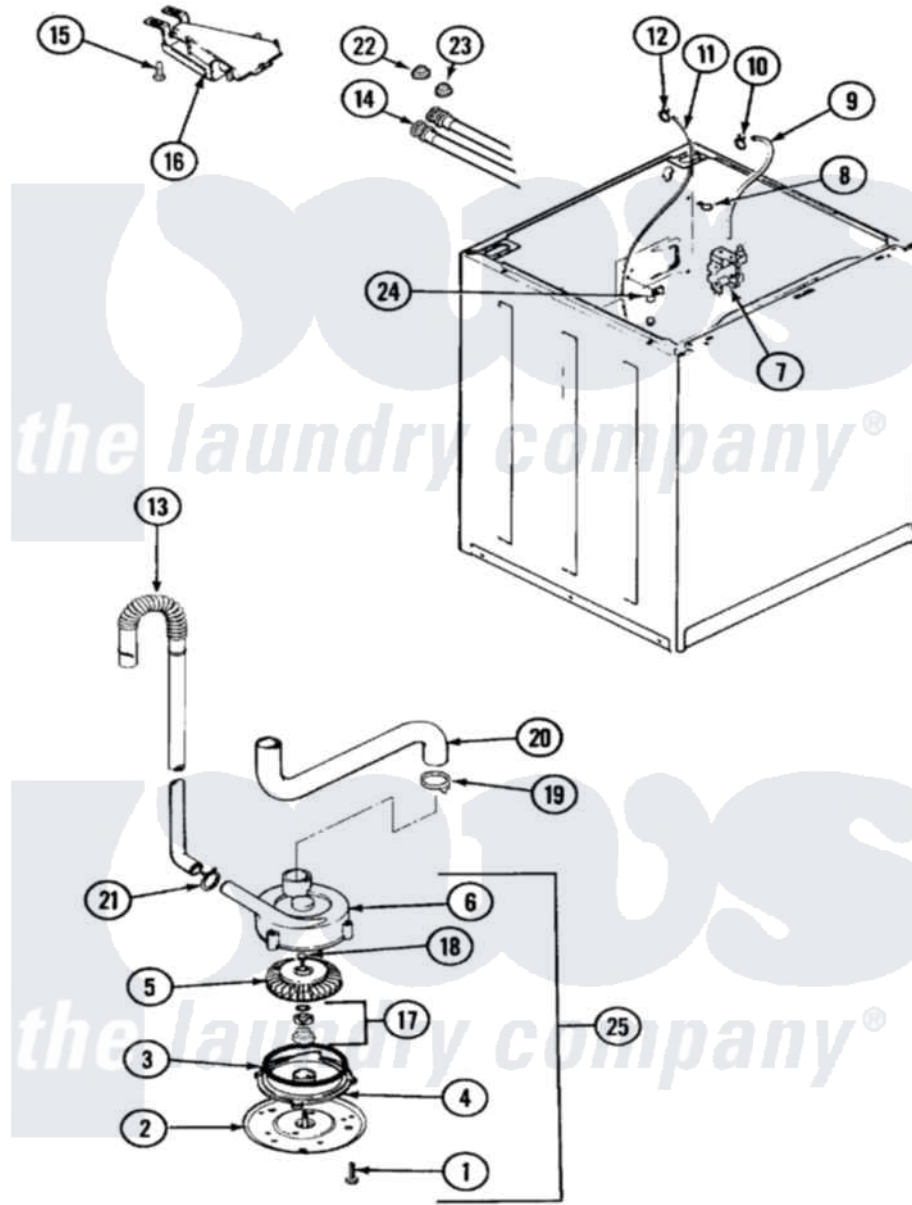

Magic Chef W207KWC 03 - PUMP

Magic Chef [Residential Magic Chef W207KWC Washer Parts](#) Parts Diagram 03 - PUMP
 Click on the part number to view part

Item	Original Part Number	Replaced By	Status	Part Description
1	25-7405	3196164		Screw
2	33-6035		Not Available	PLATE & PULLEY ASSY.
3	33-6032			Gasket
4	35-2058			Base, Pump
5	35-2057	35-6465		Pump Assem
6	35-2056		Not Available	HOUSING, PUMP
7	25-7220			Clip, Cabinet Top
"	35-2374	35-2374N		Valve, Water
8	25-7867	596669		Clamp, Manifold
9	35-2378	12002749		Hose, Flume Kit
10	25-7867	596669		Clamp, Manifold
11	35-2322	21001748		Hose, Pressure Switch
"	35-2261		Not Available	PAD, PRESSURE SWITCH HOSE
12	33-6099			Clamp
13	33-9537	22003814		Retainer, Drain Hose
"	35-3538	21001872		Hose, Drain

14	33-7891	89503	Hose-Inlet
"	35-0874	76313	Hosefill
15	25-3092	90767	Screw, 8A X 3/8 HeX Washer Head Tapping
16	35-2051	21001760	Flume Assembly / Water Diverter
17	35-0707		Seal, Seat And "O" Ring
18	25-7894	W10001180	Screw
19	25-6068	285655	Clamp, Hose
20	35-3584	21001915	Hose, Tub To Pump
21	25-7080	285655	Clamp, Hose
22	25-7048		Washer
23	33-7313	33-4264N	Strainer And Washer Kit
24	25-7796	596669	Clamp, Manifold
25	35-2099	35-6465	Pump Assem
"	35-2344		Restrictor, Flow