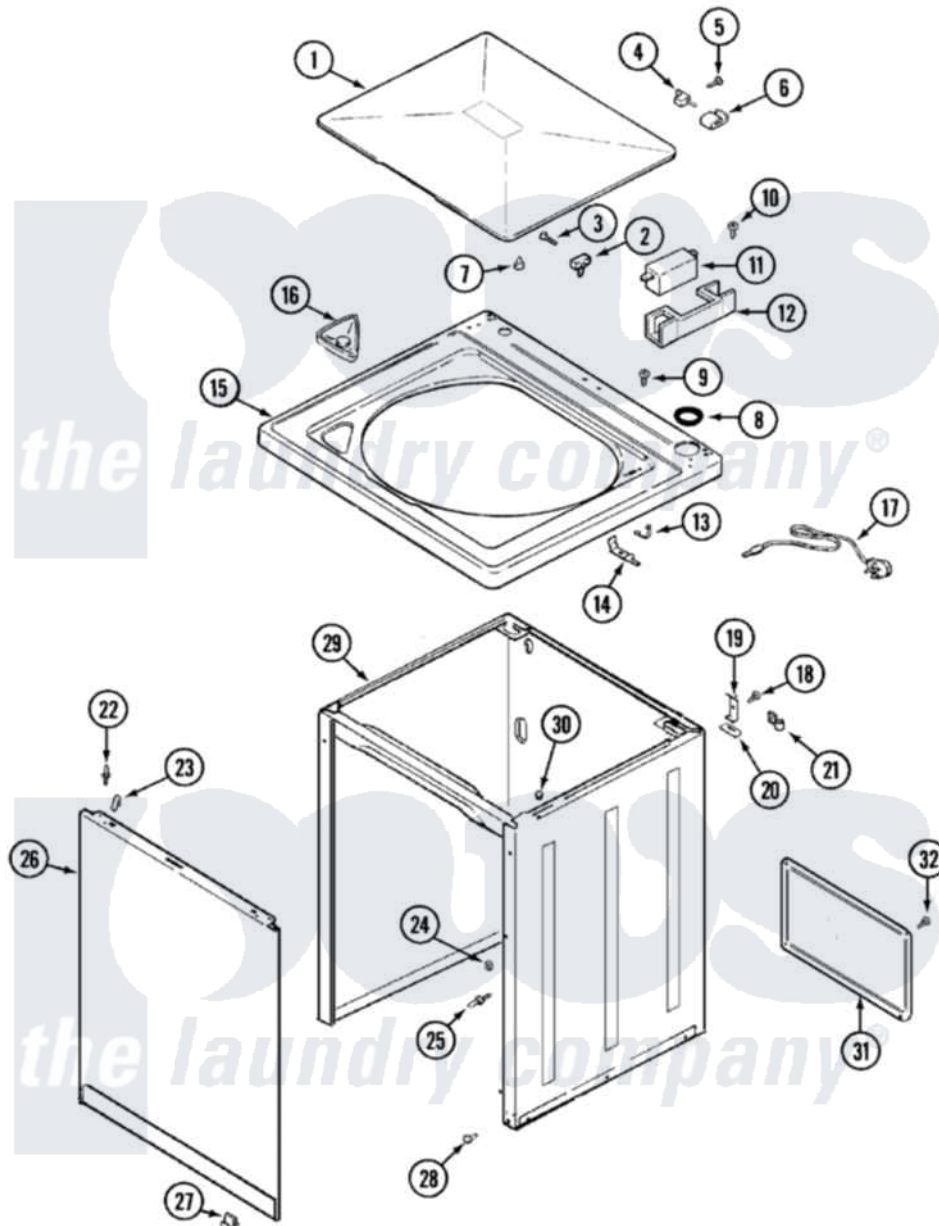

Magic Chef W207KWC 04 - TOP

Magic Chef [Residential Magic Chef W207KWC Washer Parts](#) Parts Diagram 04 - TOP
 Click on the part number to view part

Item	Original Part Number	Replaced By	Status	Part Description
1	35-2026			Lid
2	25-7436			Nylite Washer
"	43-0057			Actuator, Door Switch
3	25-7438			Screw
4	35-2045			Pin, Hinge
5	25-7893			Screw
6	35-2044			Hinge, Lid
7	35-0581			Bumper, Door
8	35-2063			Bushing, Insulator
9	25-7463	7101P012-60		Screw
10	25-7437	40040701		Screw, Tapping No.6b-20
11	35-2904		Not Available	PAD, LID SWITCH
"	35-3382	12001187		Kit, Lid Switch Assembly
12	35-2795	12001187		Kit, Lid Switch Assembly
13	25-7878			Clip
14	35-3076	12001187		Kit, Lid Switch Assembly

15	35-2739		Top, Cabinet
16	35-2731	21001167	Dispenser, Bleach
17	35-0680		Not Available CORD, POWER
18	25-7732	681414	Screw, 10AB X 1/2
19	35-2846		Hinge, Cabinet Top
20	35-4128		Pad, Hinge
21	25-7796	596669	Clamp, Manifold
22	53-0643		Pin, Locator
"	35-4129		Bumper, Cabinet
23	25-7220		Clip, Cabinet Top
24	25-0224	3400029	Nut, Adapter Plate
"	53-0200		Sleeve, Locator Pin
25	53-0643		Pin, Locator
26	35-2084		Panel, Front
27	53-0120		Clip, Front Panel
28	33-2653		Bumper, Cabinet
29	35-2106	21001871	Cabinet
30	33-2653		Bumper, Cabinet
31	35-2108	21001871	Cabinet
32	25-7733	681414	Screw, 10AB X 1/2