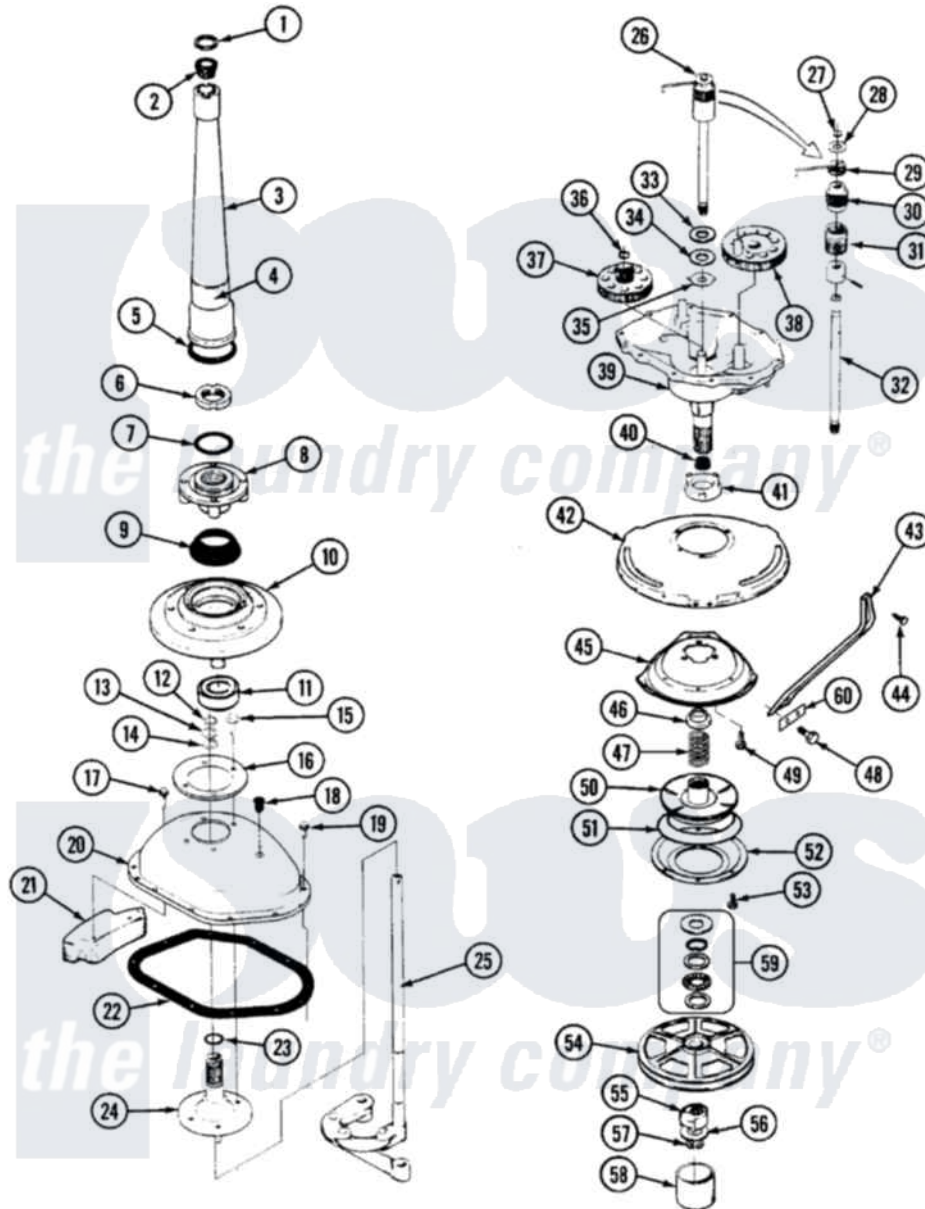

# Magic Chef W207KWC 05 - TRANSMISSION

Magic Chef [Residential Magic Chef W207KWC Washer Parts](#) Parts Diagram 05 - TRANSMISSION  
 Click on the part number to view part

Item	Original Part Number	Replaced By	Status	Part Description
1	<a href="#">25-7941</a>			"O" Ring, Agr Drive Shaft
2	35-2835	<a href="#">21001066</a>		Bearing, Centerpost
3	35-2792	<a href="#">21001401</a>		Center Pos
4	35-2983		Not Available	CENTERPOST ASSY.
"	35-3214	<a href="#">33-6790</a>		Bearing, Agitator
5	<a href="#">35-2906</a>			Seal, Centerpost Bottom
6	<a href="#">35-2791</a>			Nut, Spin Tube
7	<a href="#">25-7938</a>			"O" Ring, Basket Drive Hub
8	35-3647	<a href="#">W10219156</a>		Tub Seal
9	<a href="#">35-2974</a>			Tub Seal/Hub Assembly
10	35-2716	<a href="#">12001561</a>		Bearing And Seal Housing Assembly
11	<a href="#">35-2205</a>			Bearing, Spin
"	35-2972	<a href="#">12001561</a>		Bearing And Seal Housing Assembly
12	25-7949		Not Available	RING, RETAINING (AG. SHAFT)