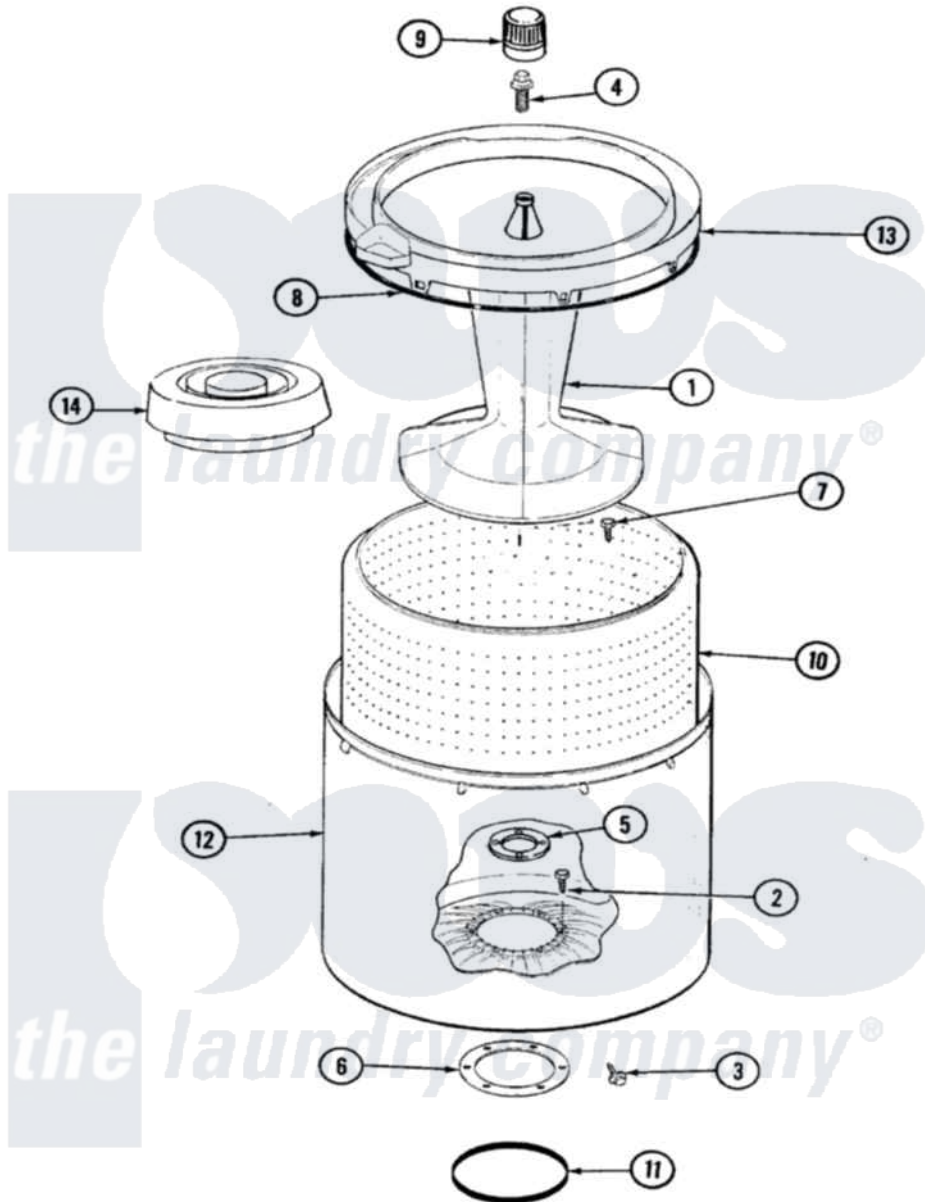

Magic Chef W207KWC 06 - TUB

Magic Chef [Residential Magic Chef W207KWC Washer Parts](#) Parts Diagram 06 - TUB
 Click on the part number to view part

Item	Original Part Number	Replaced By	Status	Part Description
1	35-3580			Agitator
2	25-7947	21001063		Screw, Shoulder
3	25-7953	22002933		Screw
4	25-7948	W10309247		Screw
5	35-3685			Gasket, Basket To Centerpost
6	35-3686			Gasket, Tub To Housing
7	25-7965	3400504		Screw
8	35-2328			Seal, Tub Top
9	35-2733			Cap, Agitator
10	35-3687		Not Available	BASKET, SPIN
11	35-2978			Seal, Tub/Housing
12	35-3700			Tub Assembly
13	35-3578		Not Available	TOP, TUB
"	35-2262		Not Available	SHIELD, TUB TOP
14	35-2550			Dispenser, Rinse