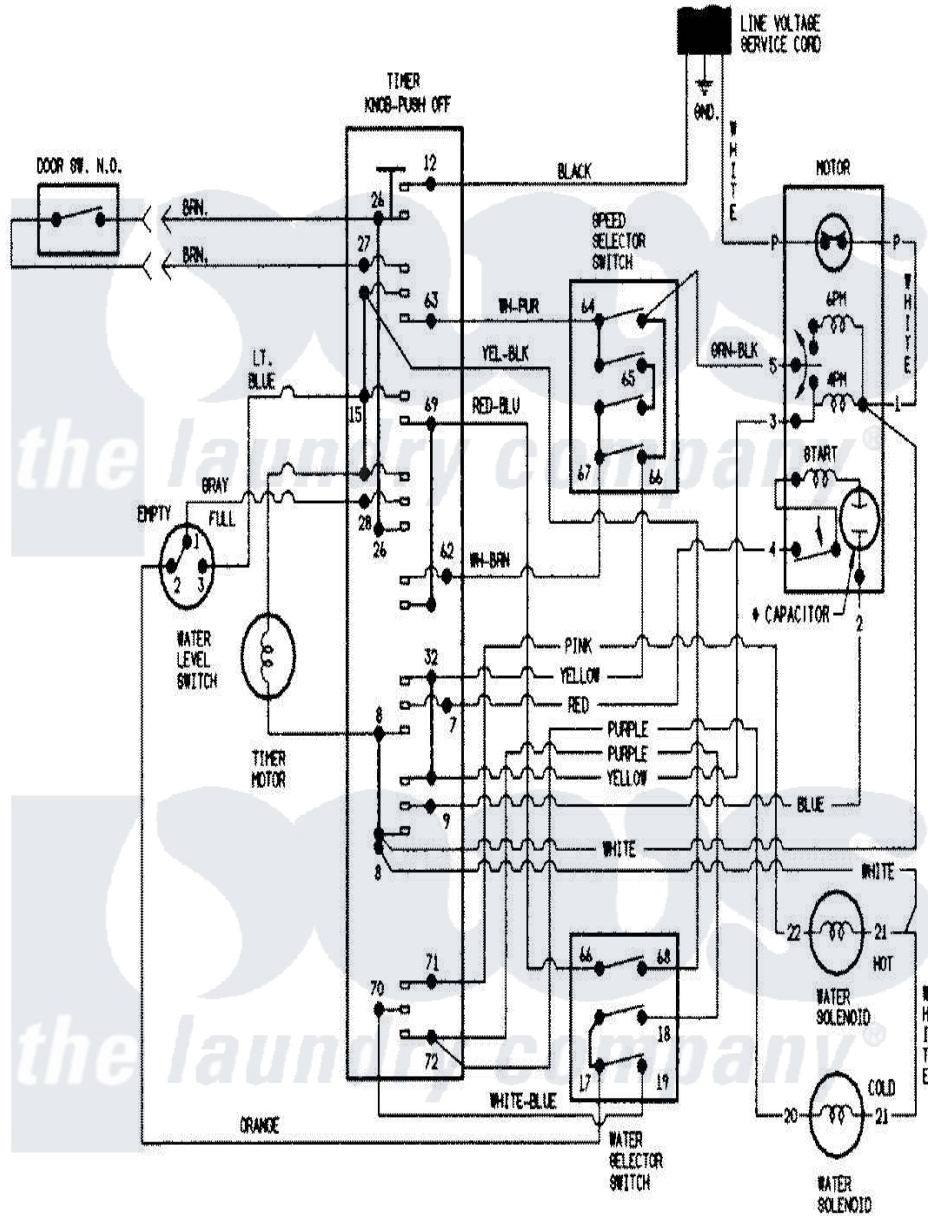

Magic Chef W207KWC 07 - WIRING INFORMATION

Magic Chef [Residential Magic Chef W207KWC Washer Parts](#) Parts Diagram 07 - WIRING INFORMATION
 Click on the part number to view part

Item	Original Part Number	Replaced By	Status	Part Description
NI	15001251		Not Available	WIRING INFORMATION