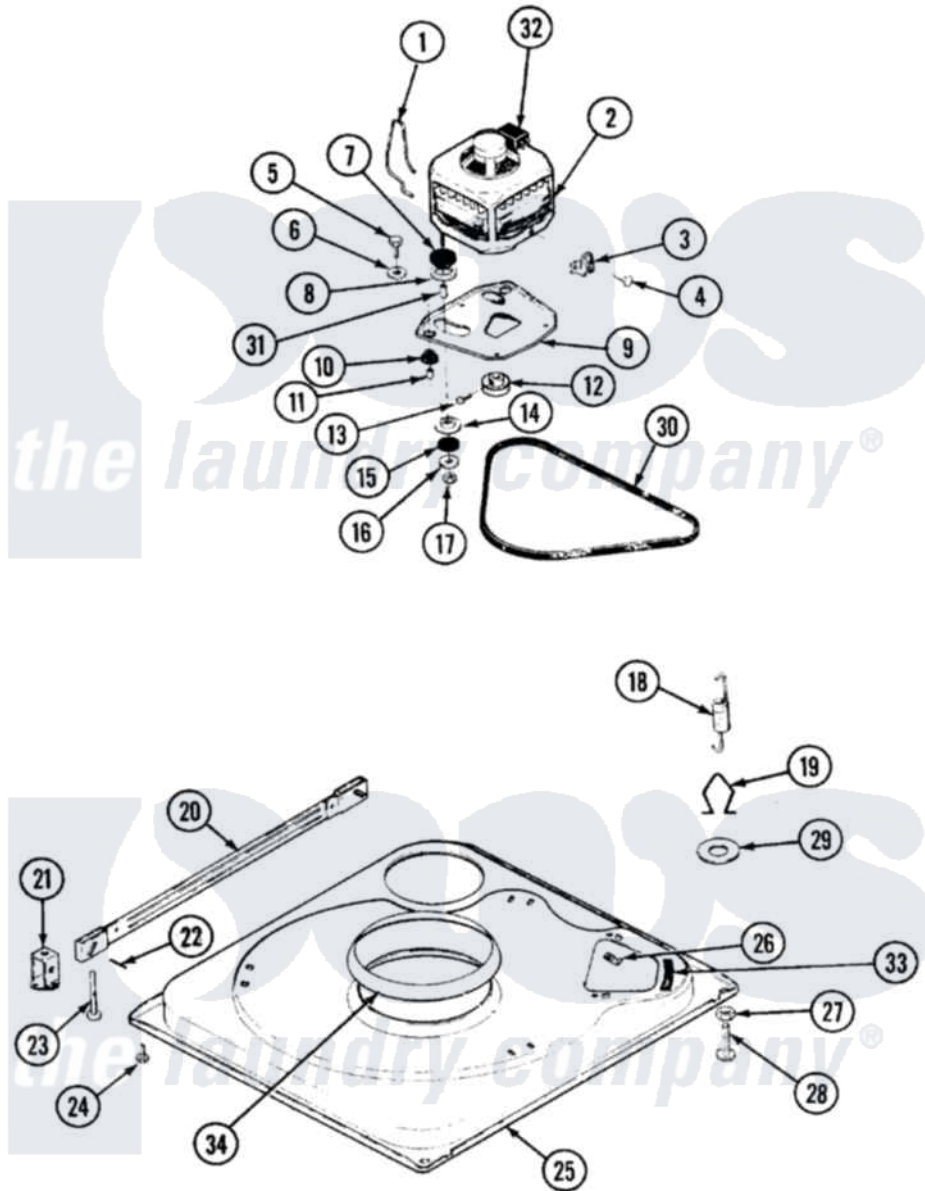

Magic Chef W208KA 01 - BASE

Magic Chef [Residential Magic Chef W208KA Washer Parts](#) Parts Diagram 01 - BASE
 Click on the part number to view part

Item	Original Part Number	Replaced By	Status	Part Description
1	35-0235			Spring, Motor Pivot
"	21001110	22004376		Spring, Motor Pivot
"	35-0235			Spring, Motor Pivot
2	LA-2002		Not Available	MOTOR KIT
"	21001112		Not Available	MOTOR & PULLEY/PLATE ASSY.
"	LA-2002		Not Available	MOTOR KIT
3	21001109	21001486		Foot Slide, Isolator
"	33-9945			Slide, Foot
"	33-9945			Slide, Foot
4	25-7418	33001178		Back, Tumbler
"	25-7418	33001178		Back, Tumbler
5	25-7833	21001977		Screw
6	25-7834			Washer, Motor/Base Screw
7	33-9946			Isolator, Motor
8	35-3570			Washer, Motor Pivot
9	35-2810	21001783		Plate And Screw Assembly

"	35-2810	21001783	Plate And Screw Assembly
"	21001111	21001783	Plate And Screw Assembly
10	35-3646		Isolator, Motor Plate
"	35-3646		Isolator, Motor Plate
"	35-3646		Isolator, Motor Plate
11	25-7831		Spacer, Mounting
12	21001108		Pulley, Motor
"	35-2124	W10143344	Pulley
"	35-2124	W10143344	Pulley
13	25-7117		Set Screw
14	33-9943	35-3571	Slide, Motor Pivot
15	33-9967		Washer, Motor Isolator
16	25-7047		Washer, Flat
17	25-7325	Y707702	Locknut
18	35-3658		Spring, Suspension
19	35-2976	Not Available	HOOK, SUSPENSION SPRING
20	35-2049	21001881	Bar, Stabilizer
21	35-2046		Bracket, Stabilizer
22	35-2052		Pin, Stabilizer
23	35-3020	22004469	Leg And Foot Self Stabalizing
24	25-7828	489483	Screw 10-32 X 1/2
25	35-2984	Not Available	BASE
26	25-7838	25-7845	Speednut, Motor
27	25-7915		Hex Nut
28	35-0772	25001119	Foot And Pad Assembly
"	35-0837	25001119	Foot And Pad Assembly
29	Y25-7951		Washer, Suspension Hook
30	35-2320	21352320	Belt, Drive
31	25-7830		Spacer
32	33-9765		Switch, Motor
33	35-2065		Pad, Motor Plate
34	35-3788	21002026	Snubber