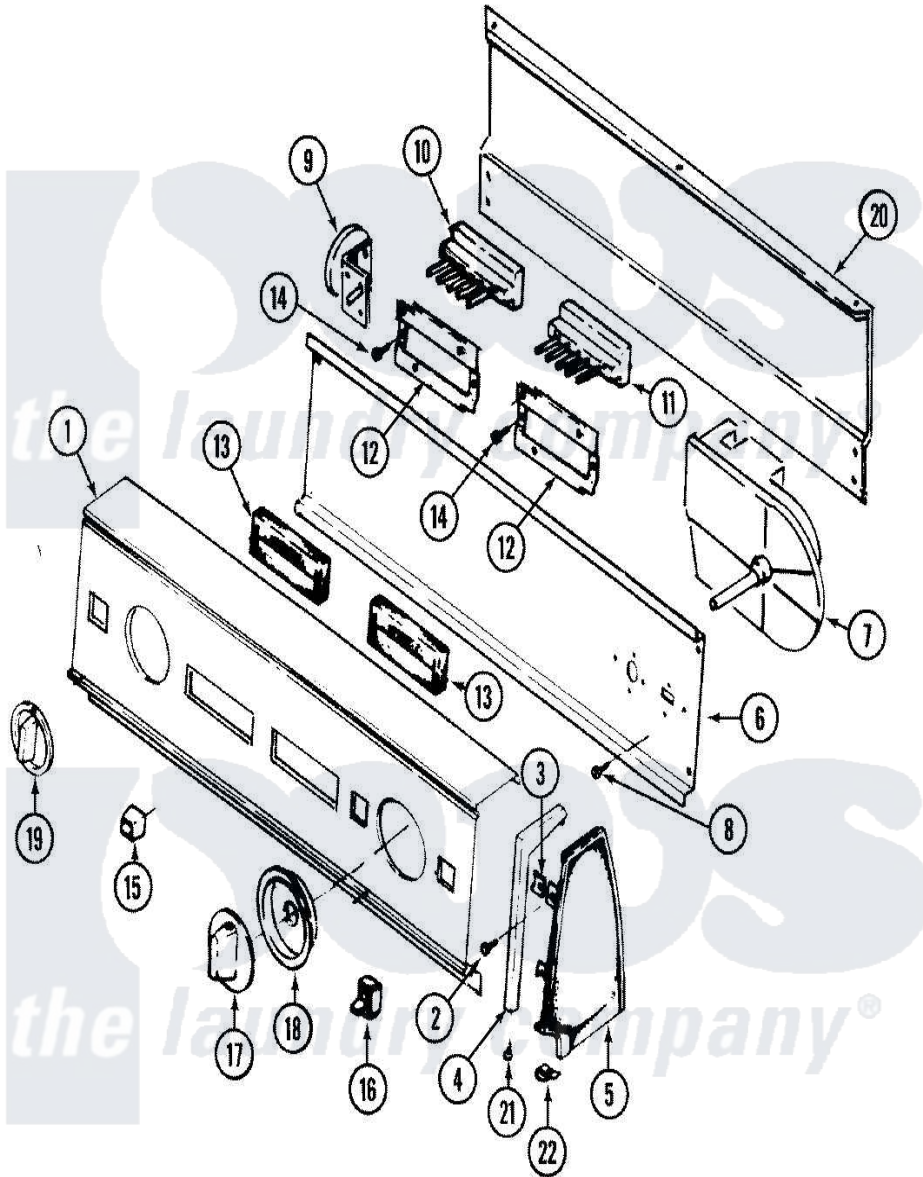

Magic Chef W208KA 02 - CONTROL PANEL

Magic Chef [Residential Magic Chef W208KA Washer Parts](#) Parts Diagram 02 - CONTROL PANEL
 Click on the part number to view part

Item	Original Part Number	Replaced By	Status	Part Description
1	25-3457			Screw, Sems
"	35-3925		Not Available	PANEL, CONTROL
2	25-7760			Screw
"	25-7793			Screw
3	25-7702			Speedclip, End Cap To Control Panel
4	53-2412			End Trim RH
"	53-2413			End Trim L.H.
5	35-2488	21001452		Cap- End
"	35-2487	21001451		Cap- End
6	25-3092	90767		Screw, 8A X 3/8 HeX Washer Head Tapping
"	35-3190		Not Available	SHIELD, CONTROL
7	35-3843			Timer
8	25-0205	216412		Screw, Bracket To Timer
9	35-3691	21001554		Switch, Water Level
"	25-3092	90767		Screw, 8A X 3/8 HeX Washer

	25-3092	90707		Head Tapping
10	35-3862			Switch, 4 Pushbutton
11	35-3861			Switch, 5 Pushbutton
12	33-6621		Not Available	BRACKET, SWITCH
13	35-3515		Not Available	PAD, SWITCH
14	25-7712		Not Available	SCREW
"	25-3092	90767		Screw, 8A X 3/8 HeX Washer Head Tapping
15	35-3162		Not Available	PUSHBUTTON
16	35-3897		Not Available	SWITCH, ROCKER (BLACK)
17	35-3962	21001282		Knob, Timer
18	35-3964	21001497		Skirt Ri
19	35-3960	21001283		Knob, Selector----Piq
20	35-2688	21001460		Shield, Rear
21	25-7496	25-7760		Screw
22	25-7851			Speedclip, End Cap To Top
23	21001053		Not Available	MANUAL, USE & CARE
"	35-3942		Not Available	MANUAL, USE & CARE
24	16000329		Not Available	GUIDE, QUICK REF. - MAGIC CHEF