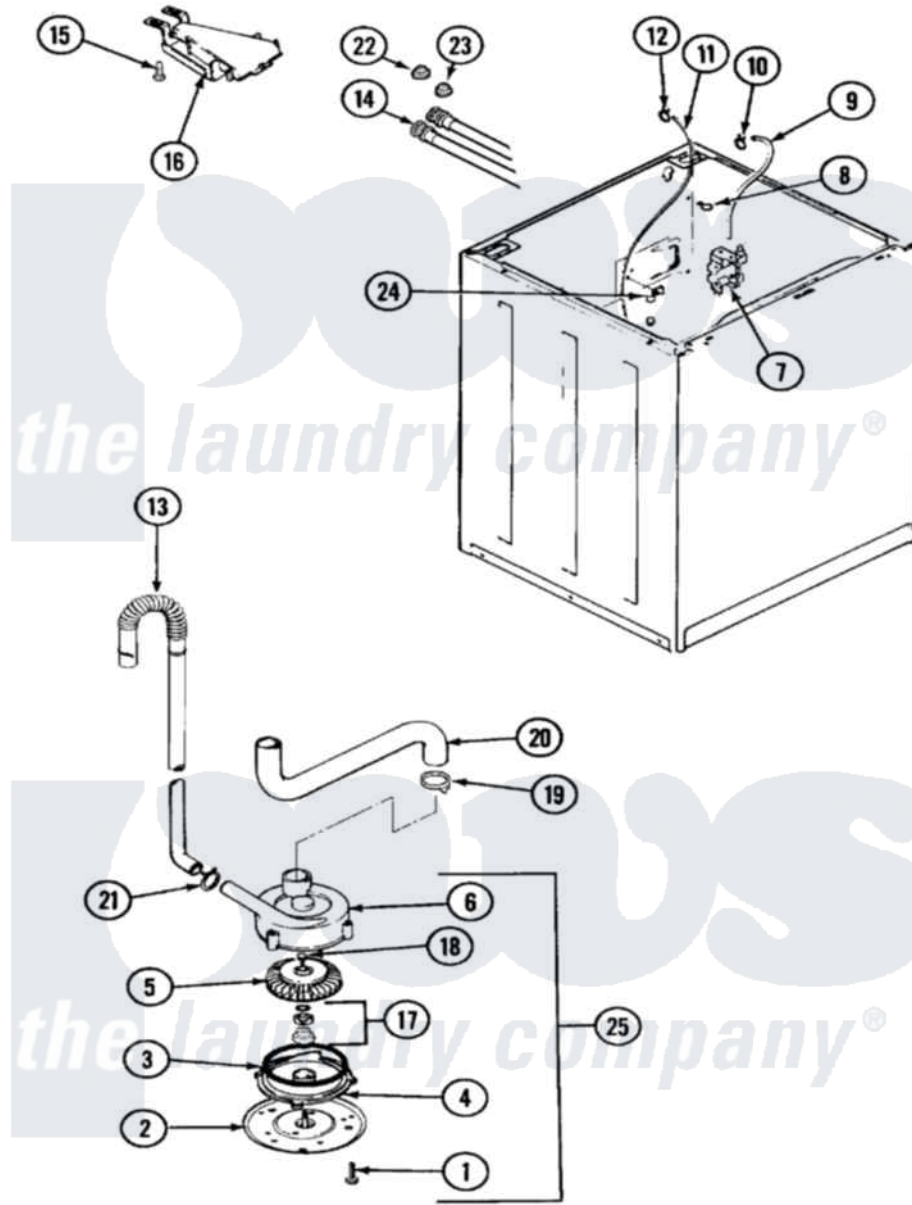

Magic Chef W208KA 03 - MOTOR & PUMP

Magic Chef [Residential Magic Chef W208KA Washer Parts](#) Parts Diagram 03 - MOTOR & PUMP
 Click on the part number to view part

Item	Original Part Number	Replaced By	Status	Part Description
1	25-7405	3196164		Screw
2	33-6035		Not Available	PLATE & PULLEY ASSY.
3	33-6032			Gasket
4	35-2058			Base, Pump
5	35-2057	35-6465		Pump Assem
6	35-2056		Not Available	HOUSING, PUMP
7	25-7220			Clip, Cabinet Top
"	35-2374	35-2374N		Valve, Water
8	25-7867	596669		Clamp, Manifold
9	35-2378	12002749		Hose, Flume Kit
10	25-7867	596669		Clamp, Manifold
11	35-2322	21001748		Hose, Pressure Switch
"	35-2261		Not Available	PAD, PRESSURE SWITCH HOSE
12	33-6099			Clamp
13	35-3538	21001872		Hose, Drain
14	33-7891	89503		Hose-Inlet

"	35-0874	76313	Hosefill
15	25-3092	90767	Screw, 8A X 3/8 HeX Washer Head Tapping
16	35-2051	21001760	Flume Assembly / Water Diverter
17	35-0707		Seal, Seat And "O" Ring
18	25-7894	W10001180	Screw
19	25-6068	285655	Clamp, Hose
20	35-3584	21001915	Hose, Tub To Pump
21	25-7080	285655	Clamp, Hose
22	25-7048		Washer
23	33-7313	33-4264N	Strainer And Washer Kit
24	25-7796	596669	Clamp, Manifold
25	35-2099	35-6465	Pump Assem
"	35-2344		Restrictor, Flow