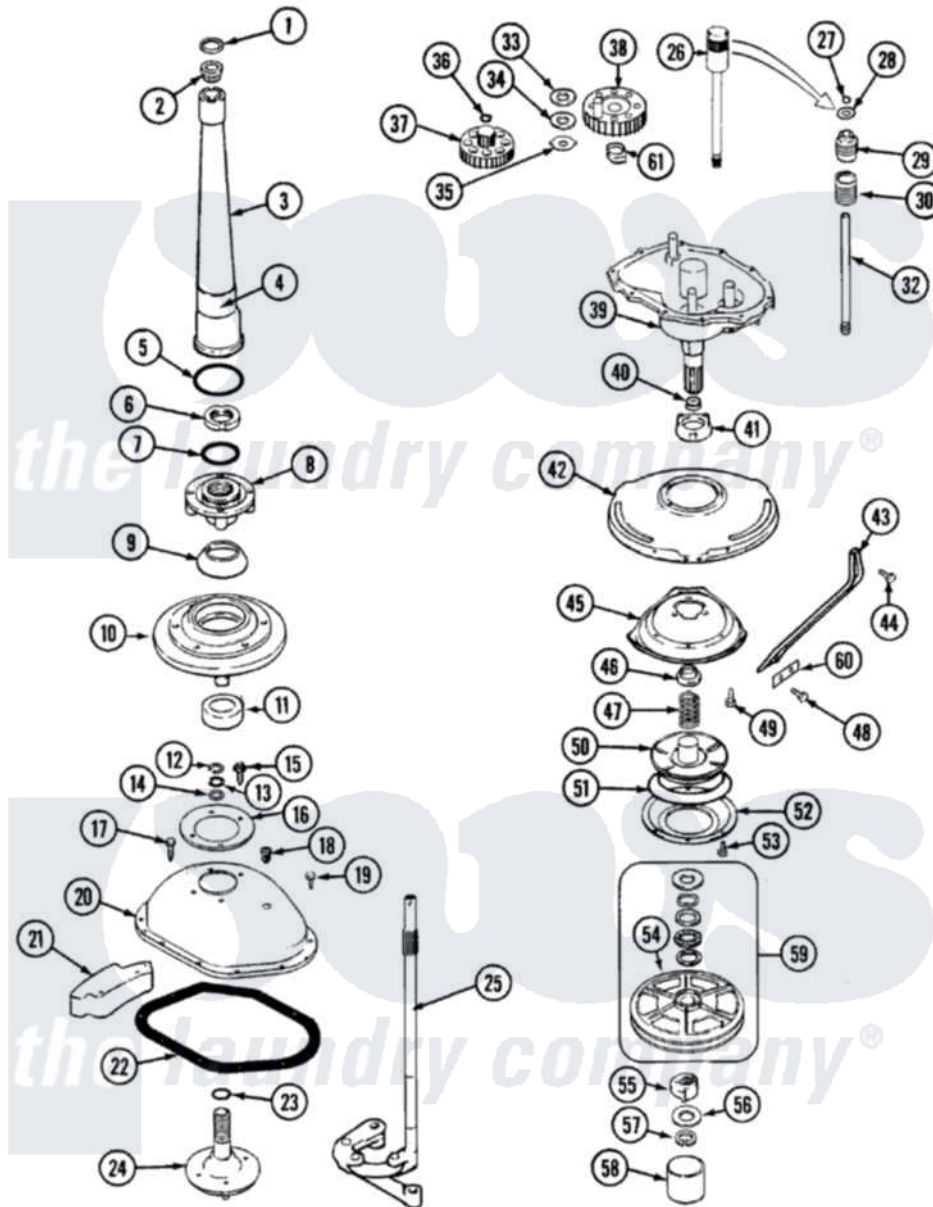

# Magic Chef W208KA 04 - TRANSMISSION

Magic Chef [Residential Magic Chef W208KA Washer Parts](#) Parts Diagram 04 - TRANSMISSION  
 Click on the part number to view part

Item	Original Part Number	Replaced By	Status	Part Description
1	<a href="#">25-7941</a>			"O" Ring, Agr Drive Shaft
2	35-2835	<a href="#">21001066</a>		Bearing, Centerpost
3	35-2792	<a href="#">21001401</a>		Center Pos
4	35-2983		Not Available	CENTERPOST ASSY.
"	35-3214	<a href="#">33-6790</a>		Bearing, Agitator
5	<a href="#">35-2906</a>			Seal, Centerpost Bottom
6	<a href="#">35-2791</a>			Nut, Spin Tube
7	<a href="#">25-7938</a>			"O" Ring, Basket Drive Hub
8	35-3647	<a href="#">W10219156</a>		Tub Seal
9	<a href="#">35-2974</a>			Tub Seal/Hub Assembly
10	35-2716	<a href="#">12001561</a>		Bearing And Seal Housing Assembly
11	<a href="#">35-2205</a>			Bearing, Spin
"	35-2972	<a href="#">12001561</a>		Bearing And Seal Housing Assembly
12	25-7949		Not Available	RING, RETAINING (AG. SHAFT)