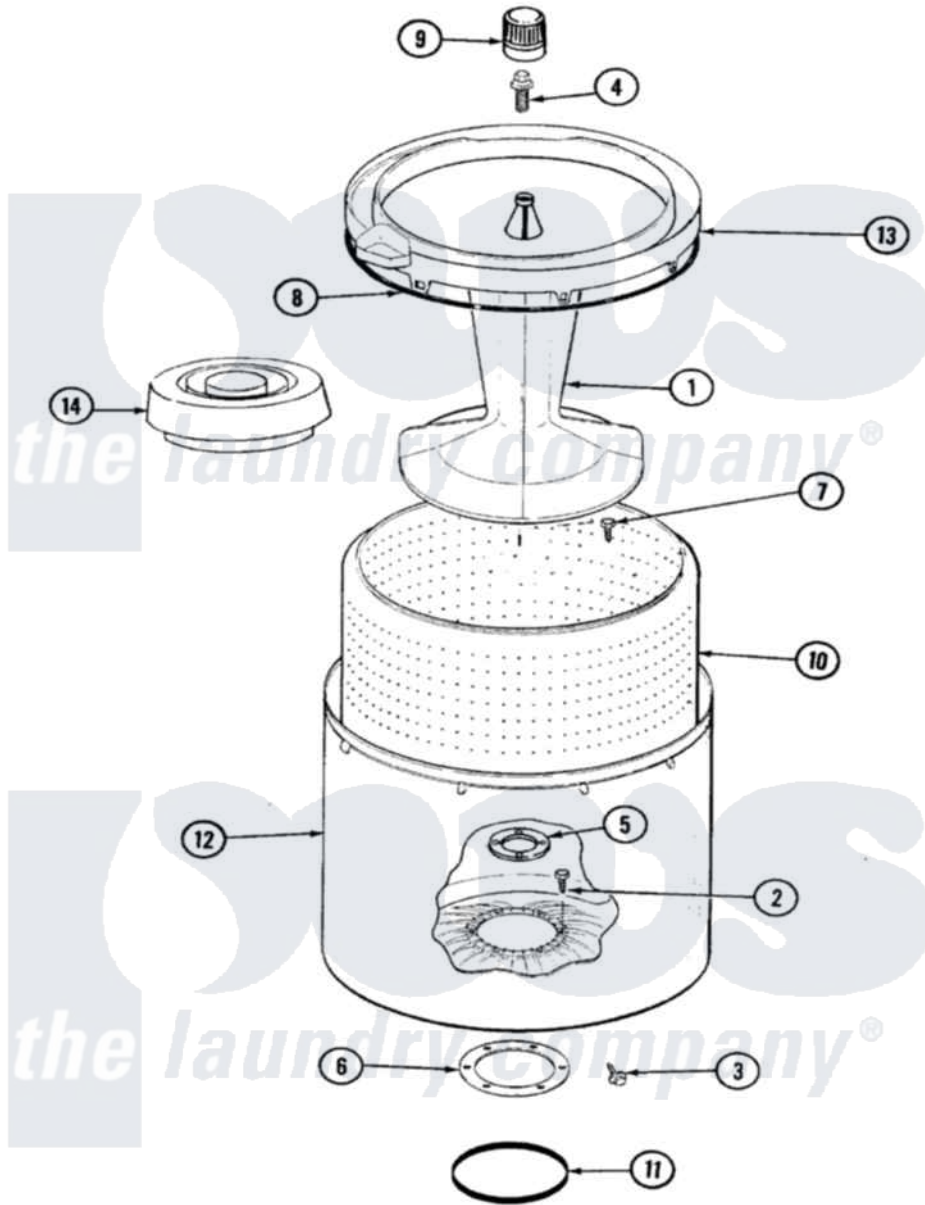

# Magic Chef W208KA 05 - TUB

Magic Chef [Residential Magic Chef W208KA Washer Parts](#) Parts Diagram 05 - TUB  
 Click on the part number to view part

Item	Original Part Number	Replaced By	Status	Part Description
1	<a href="#">35-3580</a>			Agitator
2	25-7947	<a href="#">21001063</a>		Screw, Shoulder
3	25-7953	<a href="#">22002933</a>		Screw
4	25-7948	<a href="#">W10309247</a>		Screw
5	<a href="#">35-3685</a>			Gasket, Basket To Centerpost
6	<a href="#">35-3686</a>			Gasket, Tub To Housing
7	25-7965	<a href="#">3400504</a>		Screw
8	<a href="#">35-2328</a>			Seal, Tub Top
9	<a href="#">35-2733</a>			Cap, Agitator
10	35-3687		Not Available	BASKET, SPIN
11	<a href="#">35-2978</a>			Seal, Tub/Housing
12	<a href="#">35-3700</a>			Tub Assembly
13	35-3578		Not Available	TOP, TUB
"	35-2262		Not Available	SHIELD, TUB TOP
14	<a href="#">35-2550</a>			Dispenser, Rinse