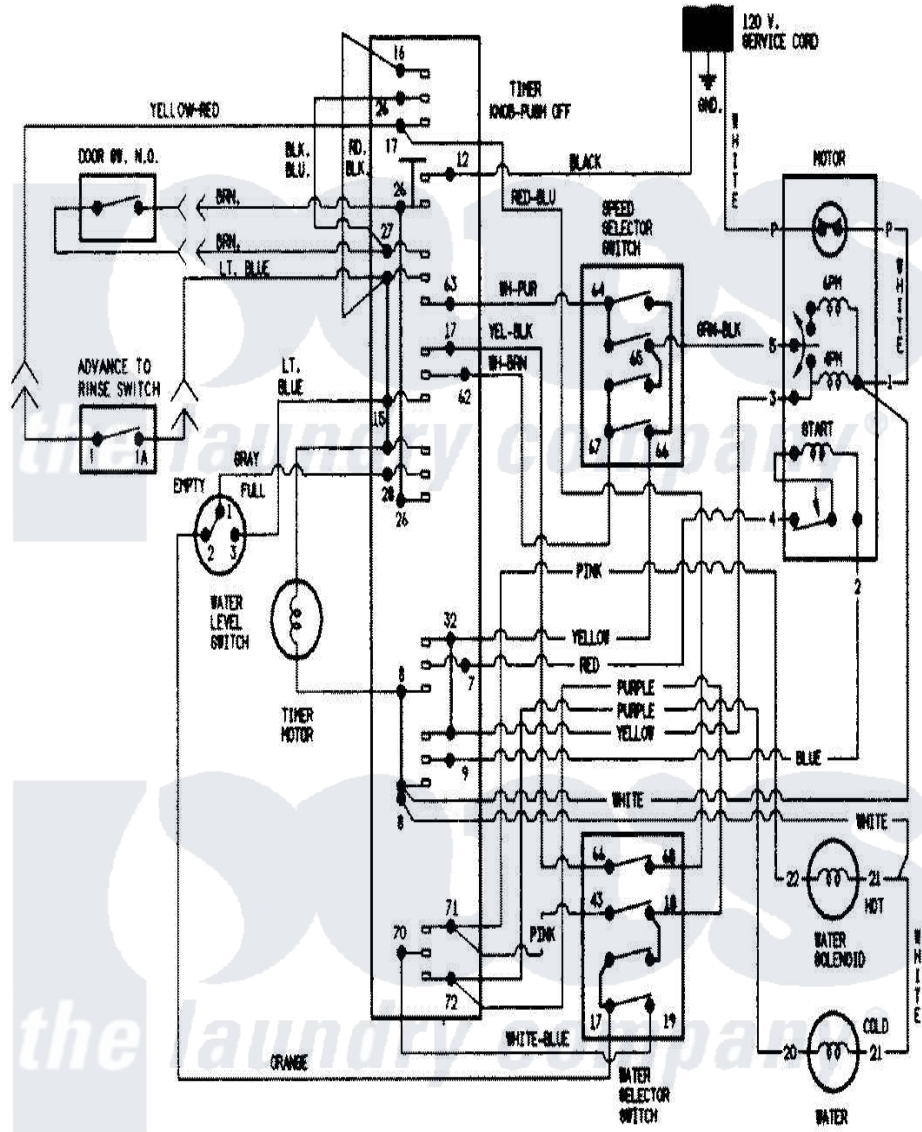

Magic Chef W208KA 06 - WIRING INFORMATION

Magic Chef Residential Magic Chef W208KA Washer Parts Parts Diagram 06 - WIRING INFORMATION
 Click on the part number to view part

Item	Original Part Number	Replaced By	Status	Part Description
NI	15001249		Not Available	WIRING INFORMATION