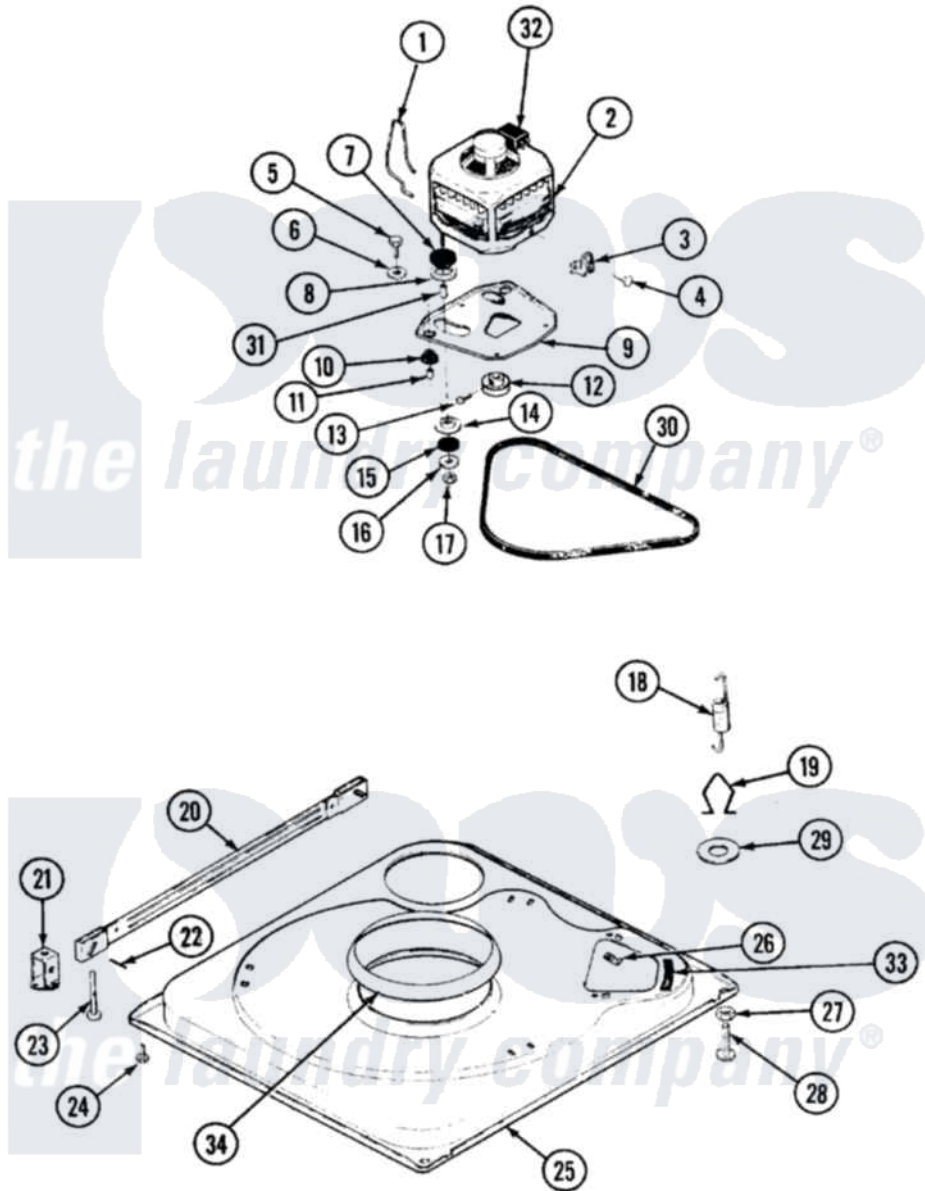

Magic Chef W208KV 01 - BASE (W208KV)

Magic Chef [Residential Magic Chef W208KV Washer Parts](#) Parts Diagram 01 - BASE (W208KV)
 Click on the part number to view part

Item	Original Part Number	Replaced By	Status	Part Description
1	35-0235			Spring, Motor Pivot
"	21001110	22004376		Spring, Motor Pivot
"	35-0235			Spring, Motor Pivot
2	LA-2002		Not Available	MOTOR KIT
"	21001112		Not Available	MOTOR & PULLEY/PLATE ASSY.
"	LA-2002		Not Available	MOTOR KIT
3	21001109	21001486		Foot Slide, Isolator
"	33-9945			Slide, Foot
"	33-9945			Slide, Foot
4	25-7418	33001178		Back, Tumbler
"	25-7418	33001178		Back, Tumbler
5	25-7833	21001977		Screw
6	25-7834			Washer, Motor/Base Screw
7	33-9946			Isolator, Motor
8	33-9944	35-3570		Washer, Motor Pivot
9	21001111	21001783		Plate And Screw Assembly

"	35-2810	21001783	Plate And Screw Assembly
"	35-2810	21001783	Plate And Screw Assembly
10	35-3646		Isolator, Motor Plate
"	35-3646		Isolator, Motor Plate
"	35-3646		Isolator, Motor Plate
11	25-7831		Spacer, Mounting
12	35-2124	W10143344	Pulley
"	35-2124	W10143344	Pulley
"	21001108		Pulley, Motor
13	25-7117		Set Screw
14	33-9943	35-3571	Slide, Motor Pivot
15	33-9967		Washer, Motor Isolator
16	25-7047		Washer, Flat
17	25-7325	Y707702	Locknut
18	35-3658		Spring, Suspension
19	35-2976	Not Available	HOOK, SUSPENSION SPRING
20	35-2049	21001881	Bar, Stabilizer
21	35-2046		Bracket, Stabilizer
22	35-2052		Pin, Stabilizer
23	35-2050	22004469	Leg And Foot Self Stabilizing
24	35-3020	22004469	Leg And Foot Self Stabilizing
25	35-2984	Not Available	BASE
26	25-7838	25-7845	Speednut, Motor
27	25-7915		Hex Nut
28	35-0772	25001119	Foot And Pad Assembly
"	35-0837	25001119	Foot And Pad Assembly
29	Y25-7951		Washer, Suspension Hook
30	35-2320	21352320	Belt, Drive
31	25-7830		Spacer
32	33-9765		Switch, Motor
33	35-2065		Pad, Motor Plate
34	35-3788	21002026	Snubber