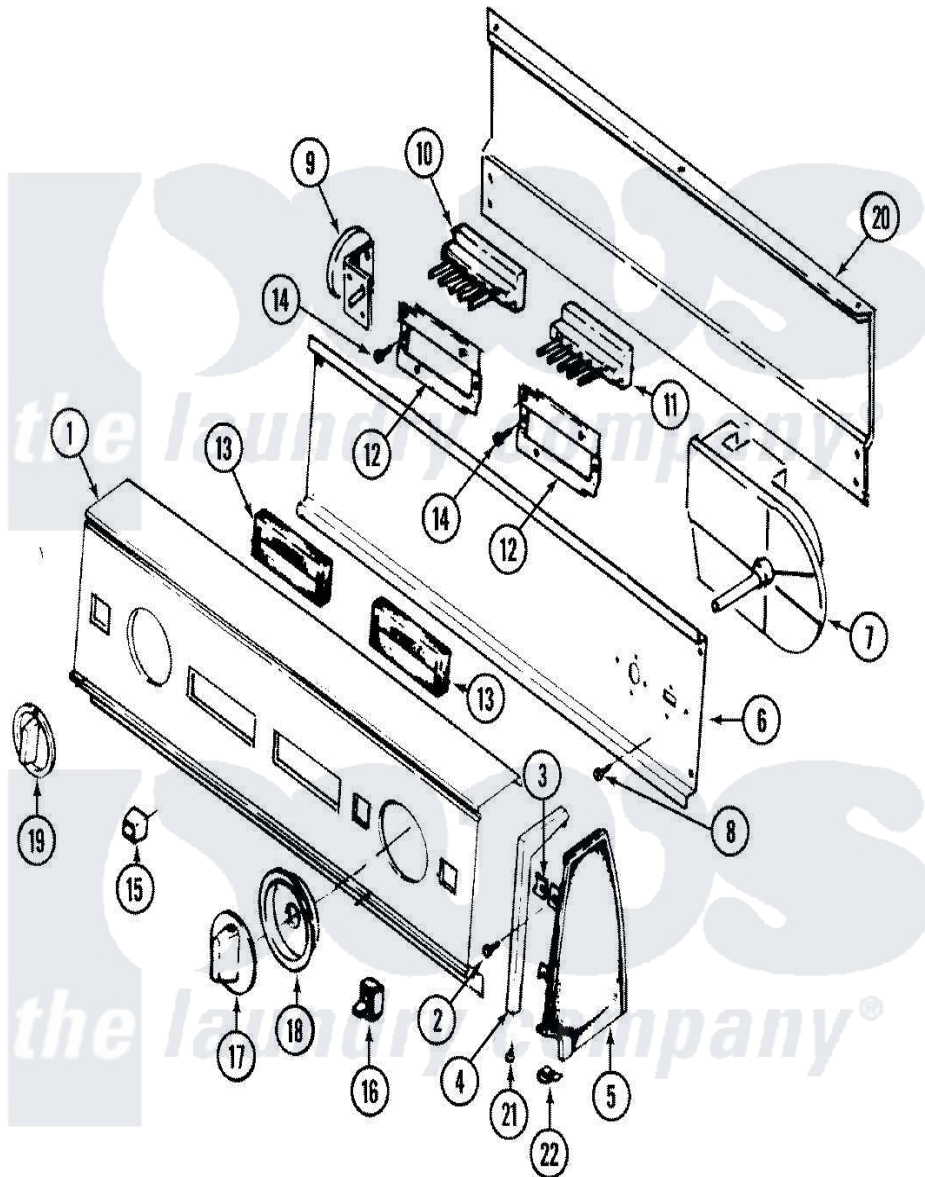

Magic Chef W208KV 02 - CONTROL PANEL (W208KV)

Magic Chef [Residential Magic Chef W208KV Washer Parts](#) Parts Diagram 02 - CONTROL PANEL (W208KV)
 Click on the part number to view part

Item	Original Part Number	Replaced By	Status	Part Description
1	35-3190		Not Available	SHIELD, CONTROL
"	35-3926		Not Available	PANEL, CONTROL
2	25-7649	910187		Screw
"	25-7760			Screw
3	25-7702			Speedclip, End Cap To Control Panel
4	53-2410		Not Available	END TRIM R.H. (WHT)
"	53-2411		Not Available	END TRIM L.H. (WHT)
5	35-2668	21001453		Cap- End
"	35-2669		Not Available	CAP, END (LT)(WHT)
6	25-3092	90767		Screw, 8A X 3/8 HeX Washer Head Tapping
"	35-3190		Not Available	SHIELD, CONTROL
7	35-3843			Timer
8	25-0205	216412		Screw, Bracket To Timer
9	35-3691	21001554		Switch, Water Level
"	25-3092	90767		Screw, 8A X 3/8 HeX Washer

	25-3092	90707	Head Tapping
10	35-3862		Switch, 4 Pushbutton
11	35-3861		Switch, 5 Pushbutton
12	33-6621	Not Available	BRACKET, SWITCH
13	35-3515	Not Available	PAD, SWITCH
14	25-3092	90767	Screw, 8A X 3/8 HeX Washer Head Tapping
"	25-7712	Not Available	SCREW
15	35-3191		Pushbutton
16	35-3898	21001813	Switch, Rocker
17	35-3963	21001237	Knob, Timer
18	35-3965	21001502	Skirt Ri
19	35-3961	21001239	Knob, Selector
20	35-2688	21001460	Shield, Rear
21	25-7496	25-7760	Screw
22	25-7851		Speedclip, End Cap To Top
23	35-3942	Not Available	MANUAL, USE & CARE
"	35-0872-3	Not Available	MANUAL, USE & CARE
24	16000329	Not Available	GUIDE, QUICK REF. - MAGIC CHEF