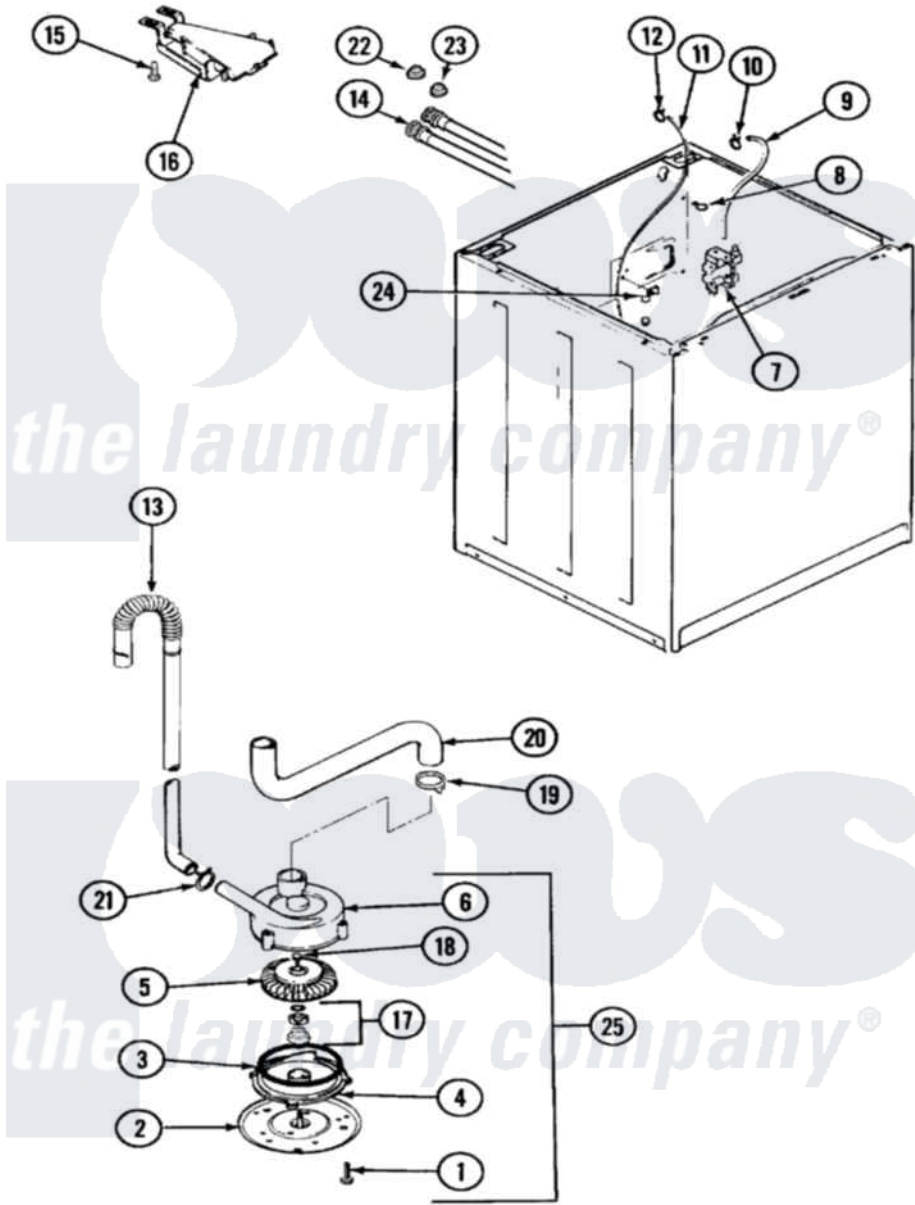

# Magic Chef W208KV 03 - MOTOR & PUMP (W208KV)

Magic Chef [Residential Magic Chef W208KV Washer Parts](#) Parts Diagram 03 - MOTOR & PUMP (W208KV)  
 Click on the part number to view part

Item	Original Part Number	Replaced By	Status	Part Description
1	25-7405	<a href="#">3196164</a>		Screw
2	33-6035		Not Available	PLATE & PULLEY ASSY.
3	<a href="#">33-6032</a>			Gasket
4	<a href="#">35-2058</a>			Base, Pump
5	35-2057	<a href="#">35-6465</a>		Pump Assem
6	35-2056		Not Available	HOUSING, PUMP
7	<a href="#">25-7220</a>			Clip, Cabinet Top
"	35-2374	<a href="#">35-2374N</a>		Valve, Water
8	25-7867	<a href="#">596669</a>		Clamp, Manifold
9	35-2378	<a href="#">12002749</a>		Hose, Flume Kit
10	25-7867	<a href="#">596669</a>		Clamp, Manifold
11	35-2322	<a href="#">21001748</a>		Hose, Pressure Switch
"	35-2261		Not Available	PAD, PRESSURE SWITCH HOSE
12	<a href="#">33-6099</a>			Clamp
13	35-3538	<a href="#">21001872</a>		Hose, Drain
14	33-7891	<a href="#">89503</a>		Hose-Inlet

"	35-0874	<a href="#">76313</a>	Hosefill
15	25-3092	<a href="#">90767</a>	Screw, 8A X 3/8 HeX Washer Head Tapping
16	35-2051	<a href="#">21001760</a>	Flume Assembly / Water Diverter
17	<a href="#">35-0707</a>		Seal, Seat And "O" Ring
18	25-7894	<a href="#">W10001180</a>	Screw
19	25-6068	<a href="#">285655</a>	Clamp, Hose
20	35-3584	<a href="#">21001915</a>	Hose, Tub To Pump
21	25-7080	<a href="#">285655</a>	Clamp, Hose
22	<a href="#">25-7048</a>		Washer
23	33-7313	<a href="#">33-4264N</a>	Strainer And Washer Kit
24	25-7796	<a href="#">596669</a>	Clamp, Manifold
25	35-2099	<a href="#">35-6465</a>	Pump Assem
"	<a href="#">35-2344</a>		Restrictor, Flow