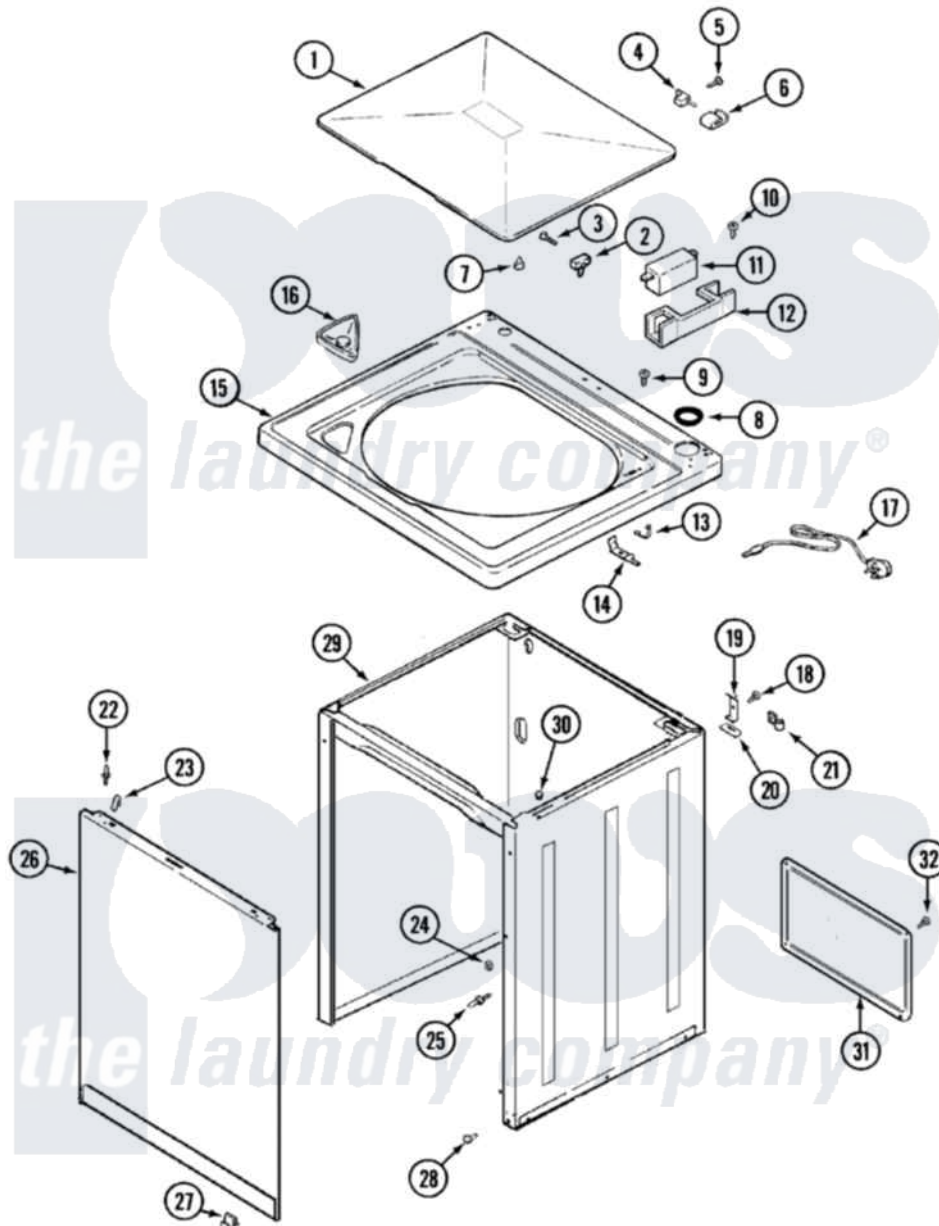

Magic Chef W208KV 04 - TOP (W208KV)

Magic Chef [Residential Magic Chef W208KV Washer Parts](#) Parts Diagram 04 - TOP (W208KV)
 Click on the part number to view part

Item	Original Part Number	Replaced By	Status	Part Description
1	35-2026			Lid
2	25-7436			Nylite Washer
"	43-0057			Actuator, Door Switch
3	25-7438			Screw
4	35-2045			Pin, Hinge
5	25-7893			Screw
6	35-2044			Hinge, Lid
7	35-0581			Bumper, Door
8	35-2063			Bushing, Insulator
9	25-7463	7101P012-60		Screw
10	25-7437	40040701		Screw, Tapping No.6b-20
"	21001136	3400872		Screw, 8-18 X 3/8
11	35-2904		Not Available	PAD, LID SWITCH
"	21001148	12001187		Kit, Lid Switch Assembly
"	21001137	12001187		Kit, Lid Switch Assembly
"	35-3382	12001187		Kit, Lid Switch Assembly

12	35-2795	12001187	Kit, Lid Switch Assembly
"	21001135		Housing, Lid Switch
13	25-7878		Clip
14	21001134		Lever, Lid Switch
"	35-3076	12001187	Kit, Lid Switch Assembly
15	35-2739		Top, Cabinet
16	35-2731	21001167	Dispenser, Bleach
17	35-0680	Not Available	CORD, POWER
18	25-7732	681414	Screw, 10AB X 1/2
19	35-2846		Hinge, Cabinet Top
20	35-4128		Pad, Hinge
21	25-7796	596669	Clamp, Manifold
22	35-4129		Bumper, Cabinet
"	53-0643		Pin, Locator
23	25-7220		Clip, Cabinet Top
24	25-0224	3400029	Nut, Adapter Plate
"	53-0200		Sleeve, Locator Pin
25	53-0643		Pin, Locator
26	35-2084		Panel, Front
27	53-0120		Clip, Front Panel
28	33-2653		Bumper, Cabinet
29	35-2106	21001871	Cabinet
30	33-2653		Bumper, Cabinet
31	35-2108	21001871	Cabinet
32	25-7733	681414	Screw, 10AB X 1/2