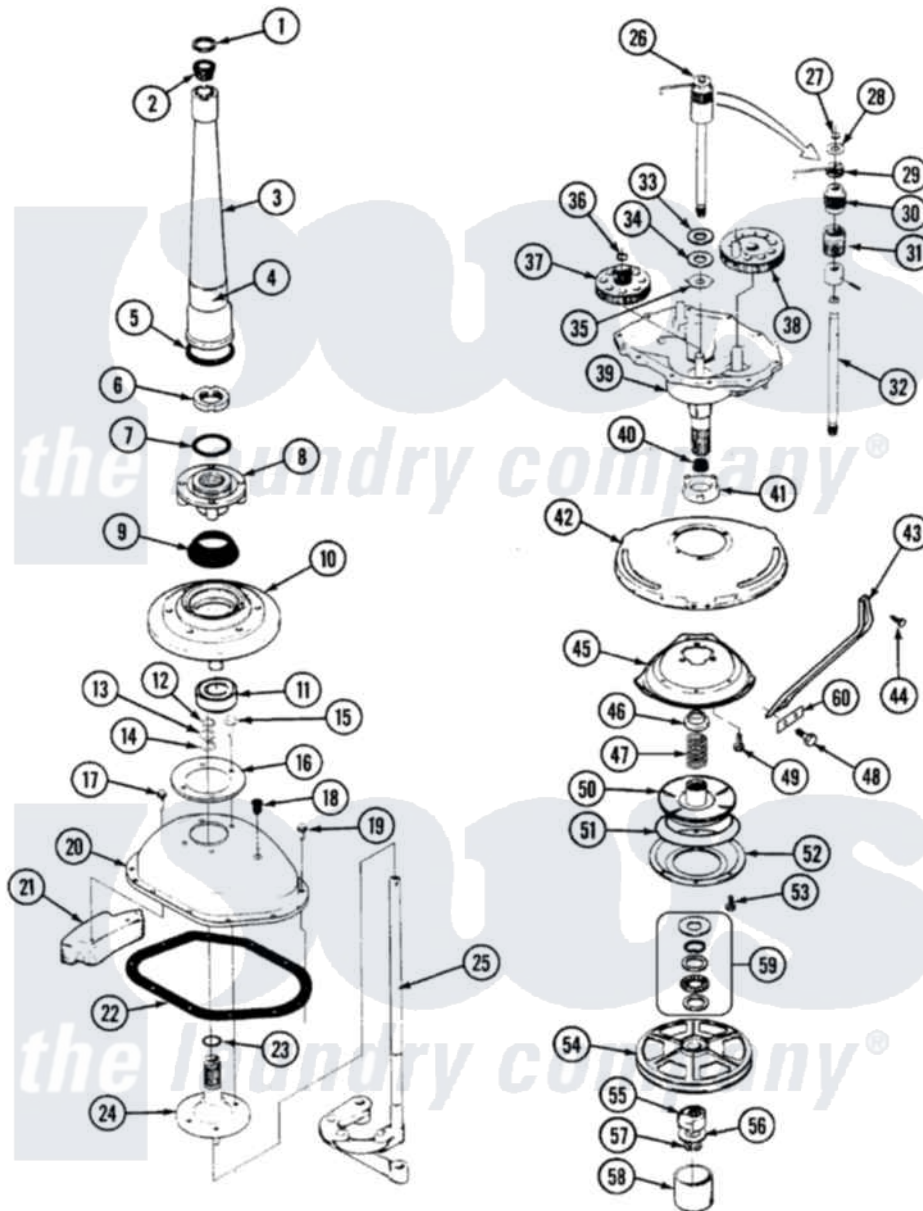

Magic Chef W208KV 05 - TRANSMISSION (W208KV)

Magic Chef [Residential Magic Chef W208KV Washer Parts](#) Parts Diagram 05 - TRANSMISSION (W208KV)
 Click on the part number to view part

Item	Original Part Number	Replaced By	Status	Part Description
1	25-7941			"O" Ring, Agr Drive Shaft
2	35-2835	21001066		Bearing, Centerpost
3	35-2792	21001401		Center Pos
4	33-6790			Bearing, Agitator
"	35-2983		Not Available	CENTERPOST ASSY.
5	35-2906			Seal, Centerpost Bottom
6	35-2791			Nut, Spin Tube
7	25-7938			"O" Ring, Basket Drive Hub
8	35-3647	W10219156		Tub Seal
9	35-2974			Tub Seal/Hub Assembly
10	35-2716	12001561		Bearing And Seal Housing Assembly
11	35-2972	12001561		Bearing And Seal Housing Assembly
"	35-2205			Bearing, Spin
12	25-7949		Not Available	RING, RETAINING (AG. SHAFT)