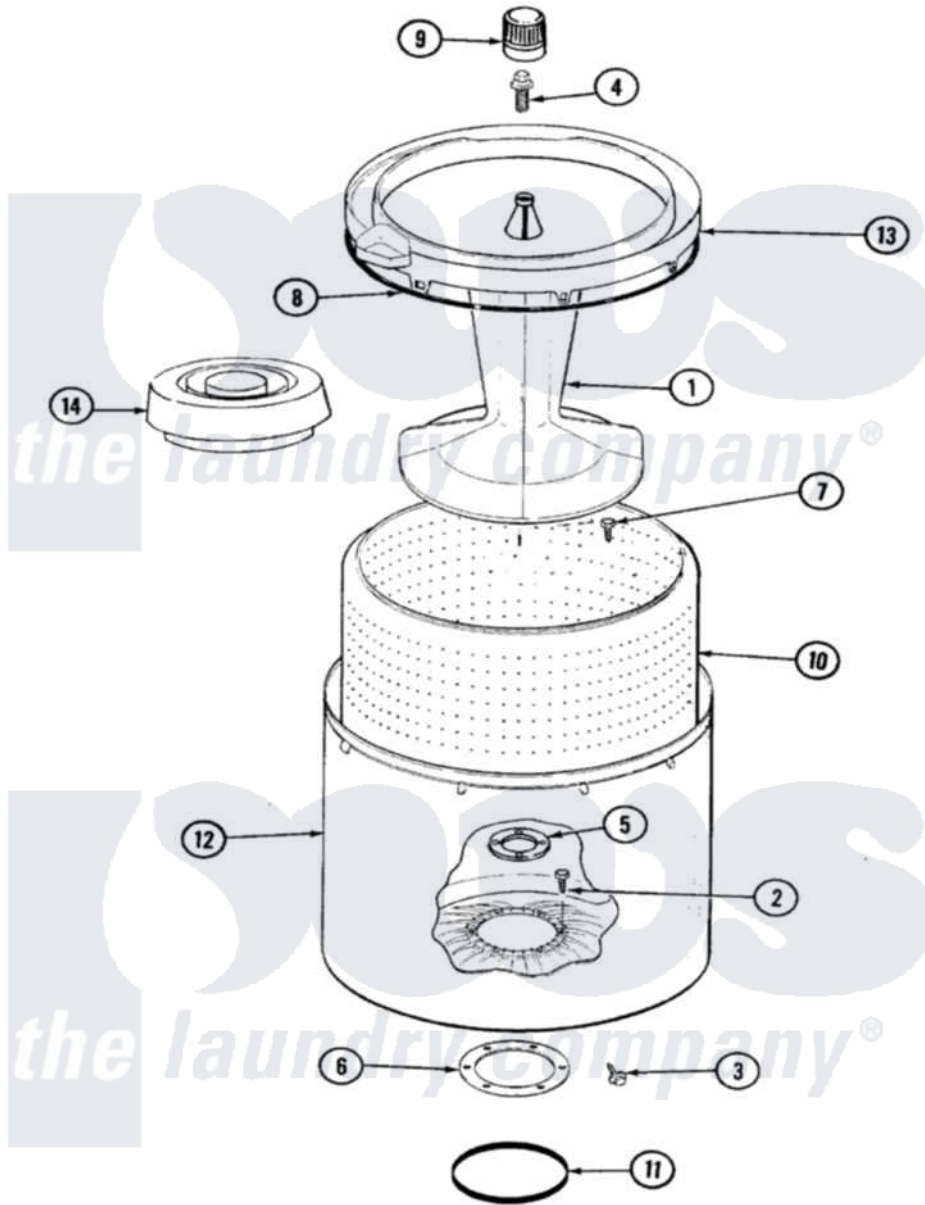

Magic Chef W208KV 06 - TUB (W208KV)

Magic Chef [Residential Magic Chef W208KV Washer Parts](#) Parts Diagram 06 - TUB (W208KV)
 Click on the part number to view part

Item	Original Part Number	Replaced By	Status	Part Description
1	35-3580			Agitator
2	25-7947	21001063		Screw, Shoulder
3	25-7953	22002933		Screw
4	25-7948	W10309247		Screw
5	35-3685			Gasket, Basket To Centerpost
6	35-3686			Gasket, Tub To Housing
7	25-7965	3400504		Screw
8	35-2328			Seal, Tub Top
9	35-2733			Cap, Agitator
10	35-3687		Not Available	BASKET, SPIN
11	35-2978			Seal, Tub/Housing
12	35-3700			Tub Assembly
13	35-3578		Not Available	TOP, TUB
"	35-2262		Not Available	SHIELD, TUB TOP
14	35-2550			Dispenser, Rinse