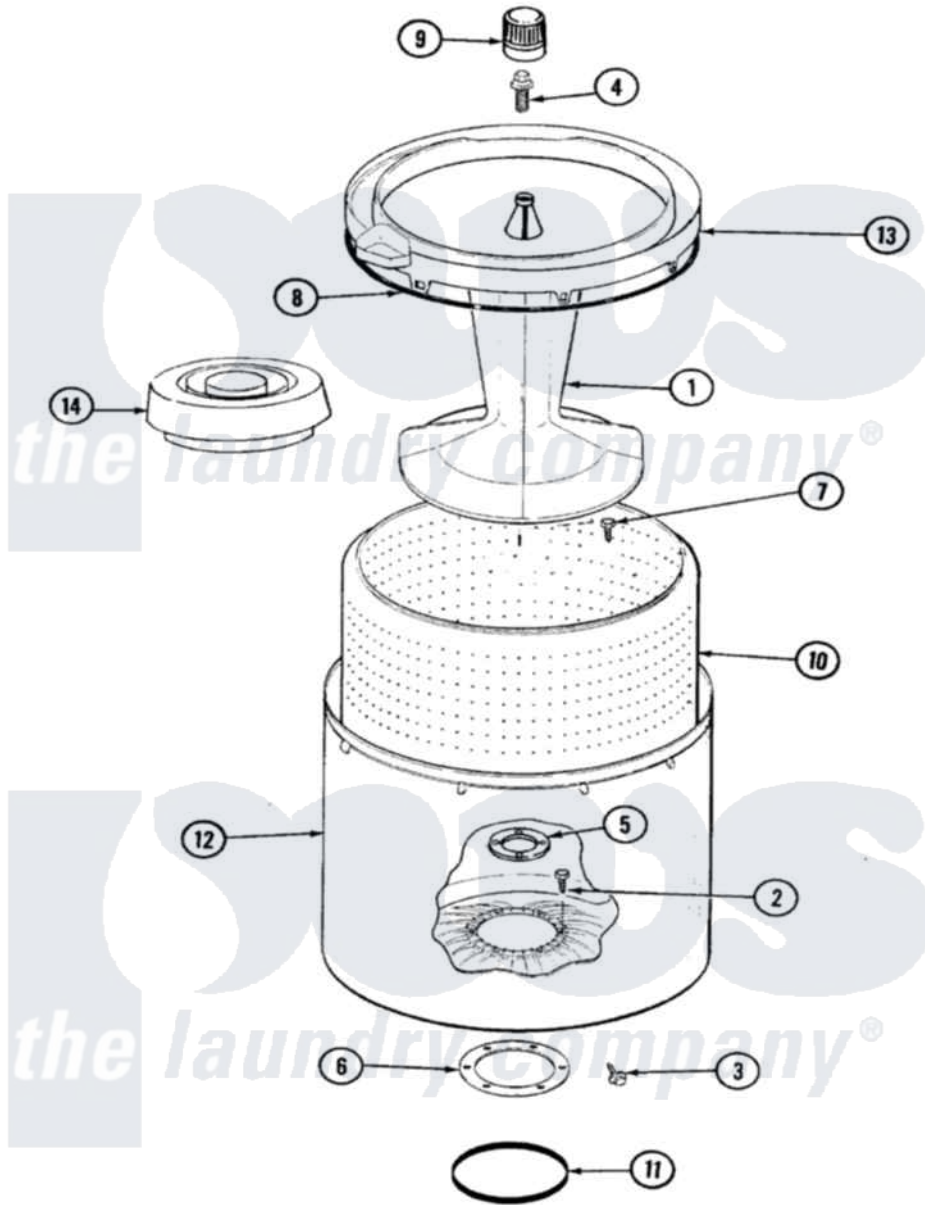

# Magic Chef W208KW 06 - TUB

Magic Chef [Residential Magic Chef W208KW Washer Parts](#) Parts Diagram 06 - TUB  
 Click on the part number to view part

| Item | Original Part Number    | Replaced By               | Status        | Part Description             |
|------|-------------------------|---------------------------|---------------|------------------------------|
| 1    | <a href="#">35-3580</a> |                           |               | Agitator                     |
| 2    | 25-7947                 | <a href="#">21001063</a>  |               | Screw, Shoulder              |
| 3    | 25-7953                 | <a href="#">22002933</a>  |               | Screw                        |
| 4    | 25-7948                 | <a href="#">W10309247</a> |               | Screw                        |
| 5    | <a href="#">35-3685</a> |                           |               | Gasket, Basket To Centerpost |
| 6    | <a href="#">35-3686</a> |                           |               | Gasket, Tub To Housing       |
| 7    | 25-7965                 | <a href="#">3400504</a>   |               | Screw                        |
| 8    | <a href="#">35-2328</a> |                           |               | Seal, Tub Top                |
| 9    | <a href="#">35-2733</a> |                           |               | Cap, Agitator                |
| 10   | 35-3687                 |                           | Not Available | BASKET, SPIN                 |
| 11   | <a href="#">35-2978</a> |                           |               | Seal, Tub/Housing            |
| 12   | <a href="#">35-3700</a> |                           |               | Tub Assembly                 |
| 13   | 35-3578                 |                           | Not Available | TOP, TUB                     |
| "    | 35-2262                 |                           | Not Available | SHIELD, TUB TOP              |
| 14   | <a href="#">35-2550</a> |                           |               | Dispenser, Rinse             |