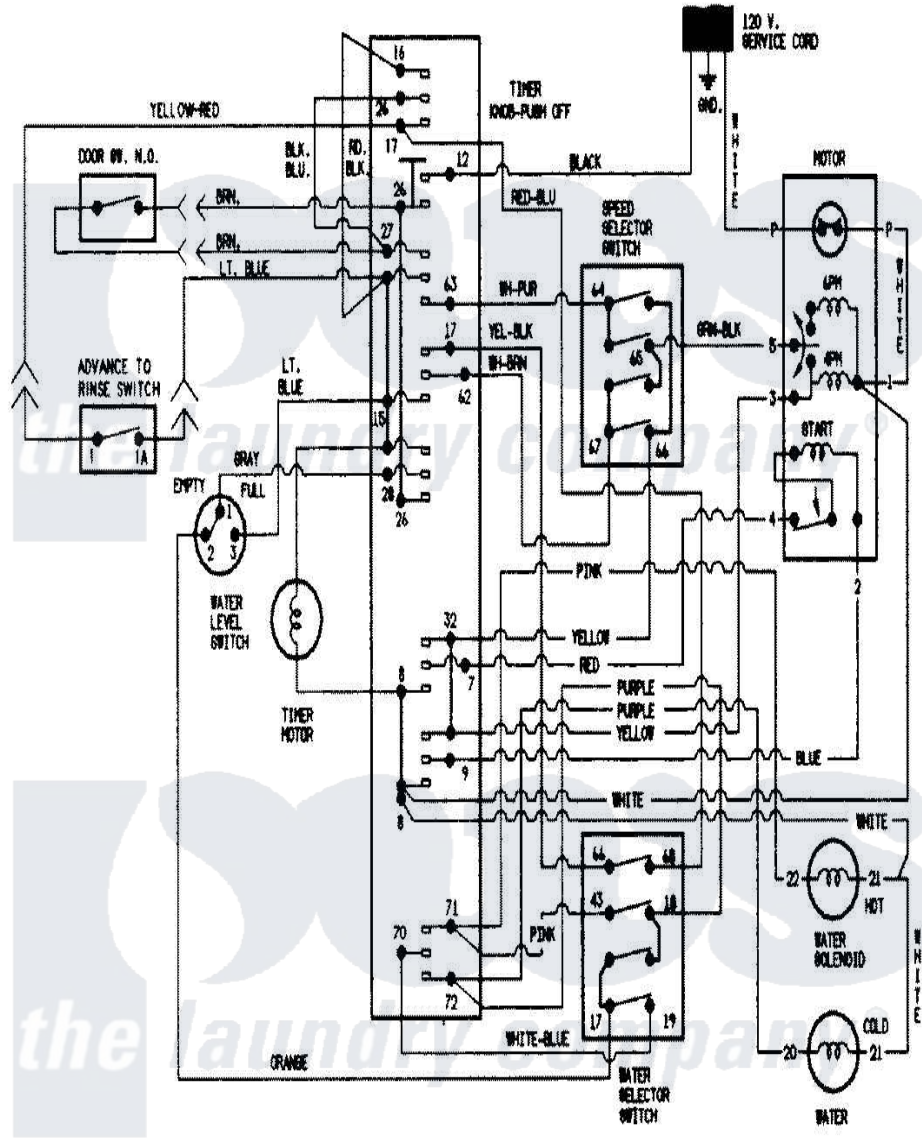

Magic Chef W208KW 07 - WIRING INFORMATION

Magic Chef [Residential Magic Chef W208KW Washer Parts](#) Parts Diagram 07 - WIRING INFORMATION
 Click on the part number to view part

| Item | Original Part Number | Replaced By | Status | Part Description |
|------|----------------------|-------------|---------------|--------------------|
| NI | 15001249 | | Not Available | WIRING INFORMATION |